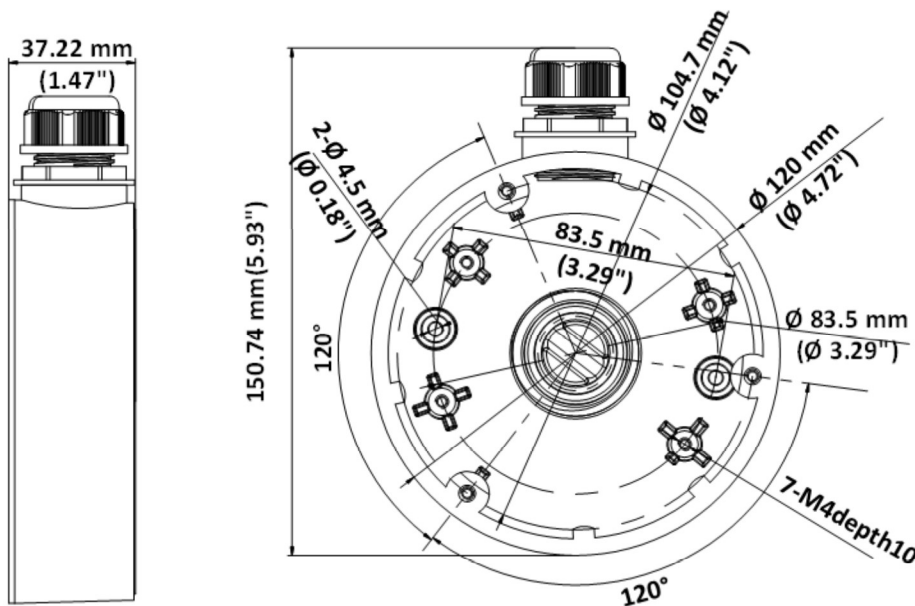

## CB120 Conduit Base for Dome Camera

|                      | CB120                                   |
|----------------------|---|
| Appearance           | Hikvision white                         |
| Range of Application | Conduit box for dome camera             |
| Material             | Aluminum alloy                          |
| Dimension            | Φ 120 mm x 37.2 mm<br>(Φ 4.72" x 1.46") |
| Weight               | 250 g (8.8 ozs)                         |

### NOTES:

The conduit base must be installed on a flat surface.

Waterproof rubber is required for outdoor application.

The wall must support at least three times the total weight of the camera and conduit base.

The maximum load capacity of the conduit base is 4.5 kg (9.92 lbs).

### Dimensions

**NOTE:** The actual bracket may vary from the picture above.