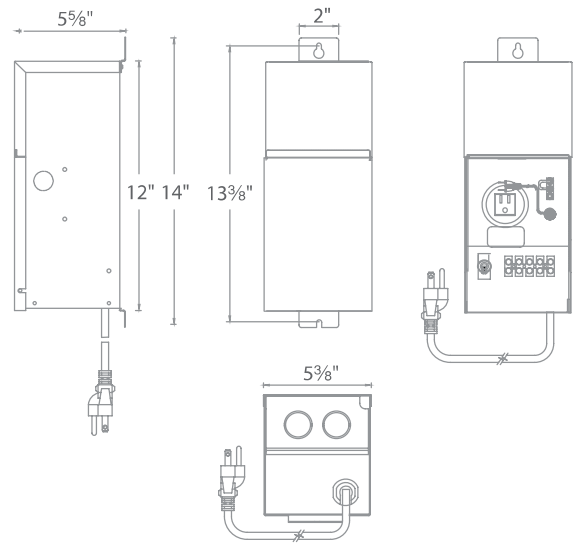

MAGNETIC TRANSFORMER - 75W

9075

WAC

LANDSCAPE LIGHTING

Fixture Type:

Catalog Number:

Project: _____

Location: _____