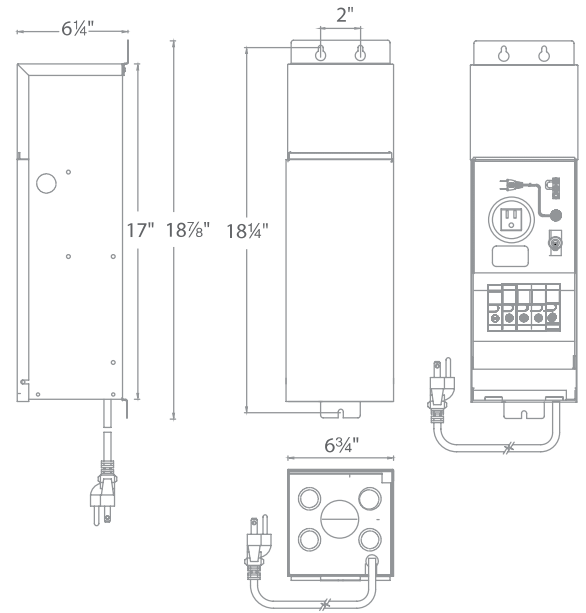

MAGNETIC TRANSFORMER - 150W

9150

WAC

LANDSCAPE LIGHTING

Fixture Type:

Catalog Number:

Project: _____

Location: _____

PRODUCT DESCRIPTION

Magnetic transformer for Landscape Lighting products.

FEATURES

- IP65 Rated
- Taps for 12V, 13V, 14V and 15V
- Knock outs for power and photosensor connections
- 3-prong outlet for timer
- Outdoor rated stainless steel transformer contains an outdoor rated 3-prong plug for power
- 6' lead wire
- UL 1838 Listed

ORDERING NUMBER

9150-TRN-SS

150W Max