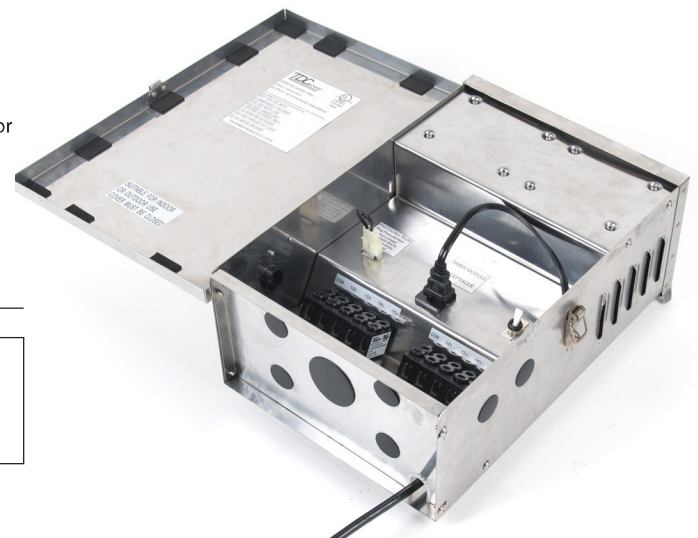

ORDERING NUMBER

9600-TRN-SS

600W Max

9600-TRN-SS

waclighting.com
Phone (800) 526.2588
Fax (800) 526.2585

Headquarters/Eastern Distribution Center
44 Harbor Park Drive
Port Washington, NY 11050

Central Distribution Center
1600 Distribution Ct
Lithia Springs, GA 30122

Western Distribution Center
1750 Archibald Avenue
Ontario, CA 91760