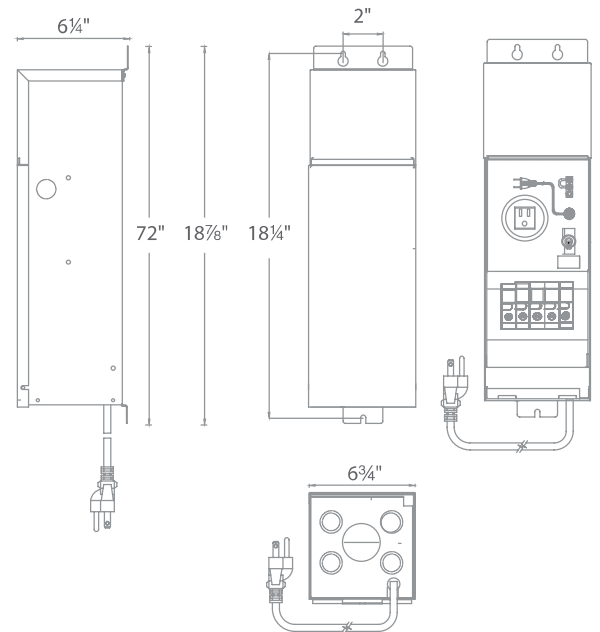

Fixture Type:

Catalog Number:

Project: _____

Location: _____

PRODUCT DESCRIPTION

Magnetic transformer for Landscape Lighting products.

FEATURES

- IP65 Rated
- Taps for 12V, 13V, 14V and 15V
- Knock outs for power and photosensor connections
- 3-prong outlet for timer
- Outdoor rated stainless steel transformer contains an outdoor rated 3-prong plug for power
- 6' lead wire
- UL 1838 Listed

ORDERING NUMBER

9300-TRN-SS

300W Max