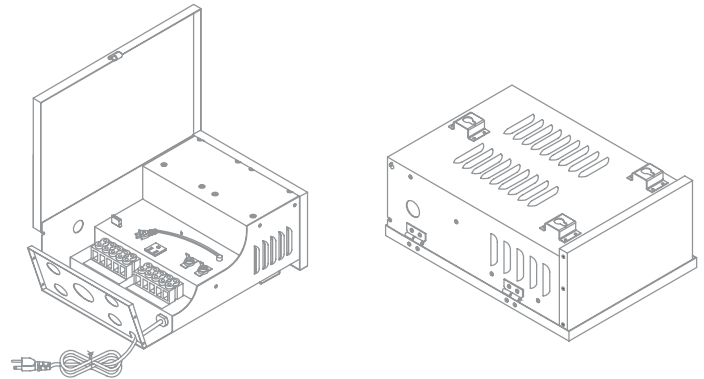

PRODUCT DESCRIPTION

Magnetic transformer for Landscape Lighting products.

SPECIFICATIONS

Input: 120VAC
Output: 12VAC, 13VAC, 14 VAC, 15VAC; 600W / 600VA

FEATURES

- IP65 Rated
- Two sets of taps for 12V, 13V, 14V and 15V
- Knock outs for power and photosensor connections
- 3-prong outlet for timer
- Outdoor rated stainless steel transformer contains an outdoor rated 3-prong plug for power
- 5' lead wire
- UL 1838 Listed