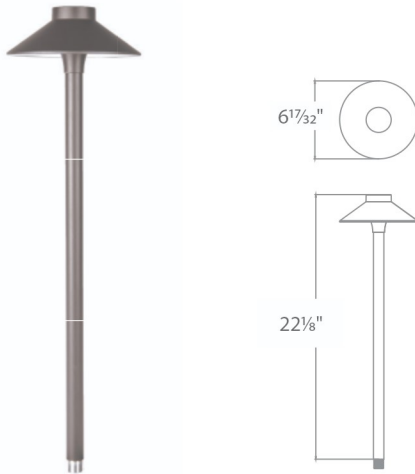

TIKKI LED AREA LIGHT

6041

WAC

LANDSCAPE LIGHTING

Fixture Type:

Catalog Number:

Project: _____

Location: _____

PRODUCT DESCRIPTION

Sturdy side mount design works well in applications where directional illumination is desired

SPECIFICATIONS

Input: 9-15VAC (Transformer is required)
Power: 6.5W / 9.5VA
Brightness: 225 lm
CRI: 90+
Rated Life: 60,000 hours

FEATURES

- IP66 rated, Protected against powerful water jets
- Factory sealed water tight fixtures
- Solid diecast corrosion resistant aluminum alloy
- Recommended spacing for installation: Residential: 7 to 9ft; Commercial: 5 to 7ft
- Mounting stake, 6 foot lead wire, and direct burial gel filled wire nuts are included
- Maintains constant lumen output against voltage drop
- UL & cUL 1838 Listed

ORDERING NUMBER

		Color Temp	Finish
6041	Tiki	27	2700K Warm White
		30	3000K Pure White
			BBR Bronze on Brass BZ Bronze on Aluminum BK Black on Aluminum

6041-__BK

Example: **6041-30BK**