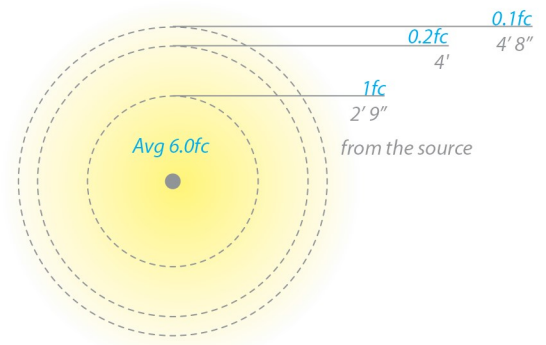

wacighting.com
Phone (800) 526.2588
Fax (800) 526.2585

Headquarters/Eastern Distribution Center
44 Harbor Park Drive
Port Washington, NY 11050

Central Distribution Center
1600 Distribution Ct
Lithia Springs, GA 30122

Western Distribution Center
1750 Archibald Avenue
Ontario, CA 91760