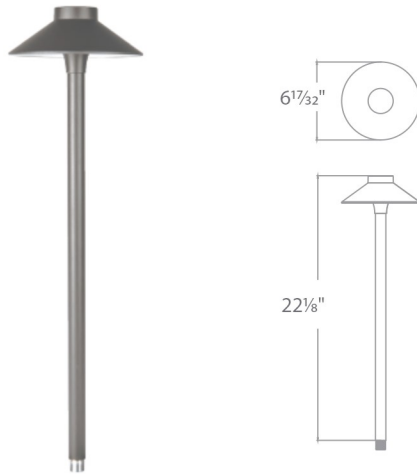

TIKKI LED AREA LIGHT

6041

WAC

LANDSCAPE LIGHTING

Fixture Type:

Catalog Number:

Project: _____

Location: _____

PRODUCT DESCRIPTION

Sturdy side mount design works well in applications where directional illumination is desired

FEATURES

- IP66 rated, Protected against powerful water jets
- Factory sealed water tight fixtures
- Solid diecast corrosion resistant aluminum alloy
- Recommended spacing for installation: Residential: 7 to 9ft; Commercial: 5 to 7ft
- Mounting stake, 6 foot lead wire, and direct burial gel filled wire nuts are included
- Maintains constant lumen output against voltage drop
- UL & cUL 1838 Listed

SPECIFICATIONS

Input: 9-15VAC (Transformer is required)
Power: 6.5W / 9.5VA (Use VA value for sizing the transformer and calculate voltage drop.)
Brightness: 225 lm
CRI: 90+
Rated Life: 60,000 hours

ORDERING NUMBER

LANDSCAPE LIGHTING

Surface Mount Flange/Stake

Includes three 7 inch threaded stainless steel stabilizing pins for ground mounting or surface mounts with four screws or over a junction box

5000-SCP-BZ

Bronze on Aluminum