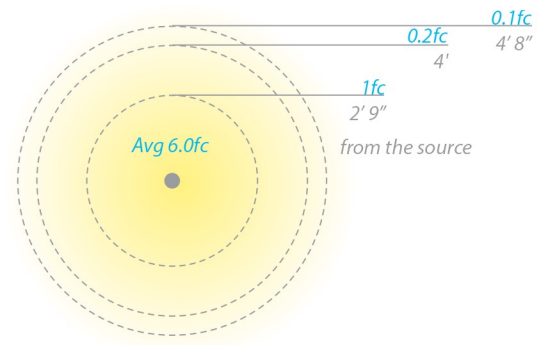

wacighting.com

Phone (800) 526.2588

Fax (800) 526.2585

Headquarters, East Manufacturing Facility

44 Harbor Park Drive

Port Washington, NY 11050

South East Manufacturing Facility

1600 Distribution Ct

Lithia Springs, GA 30122

Central Manufacturing Facility

1700 South J Elmer Freeway, Ste 100

Cedar Hill, TX 75104

West Manufacturing Facility

1750 S Archibald Ave

Ontario, CA 91761