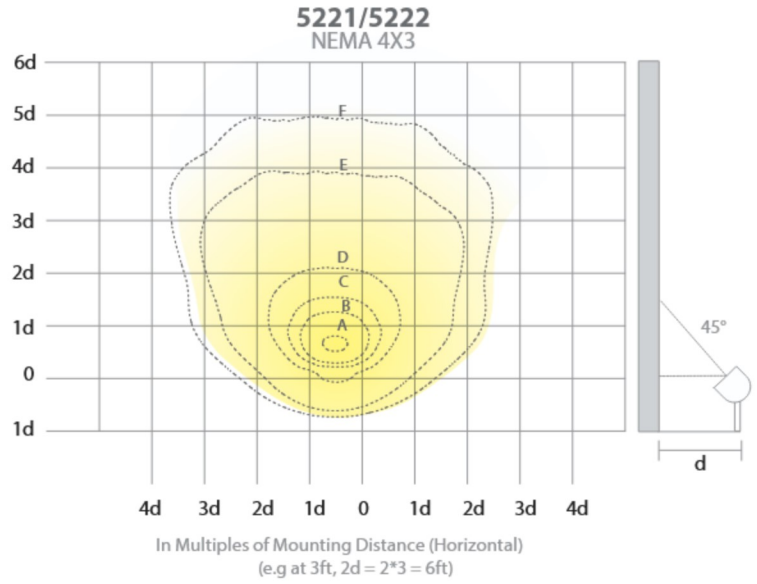

LANDSCAPE LED LANDSCAPE

ADJUSTABLE BEAM WALL WASH PHOTOMETRICS

FIXTURE	MOUNTING DISTANCE (d)	A	B	C	D	E	F
5221/5222 (4X3)	3ft	27.9fc	11.3fc	5.6fc	1.5fc	0.05fc	0.02fc
	4ft	15.7fc	6.3fc	3.2fc	0.85fc	0.03fc	0.01fc
	5ft	10.1fc	4.1fc	2fc	0.53fc	0.02fc	0.01fc
	6ft	7fc	2.8fc	1.4fc	0.37fc	0.01fc	-
	7ft	5.1fc	2.1fc	1fc	0.28fc	0.01fc	-
	8ft	4fc	1.6fc	0.79fc	0.21fc	0.01fc	-
	9ft	3.1fc	1.3fc	0.62fc	0.17fc	0.01fc	-
10ft	2.5fc	1.0fc	0.51fc	0.14fc	-	-	

In Multiples of Mounting Distance (Vertical)