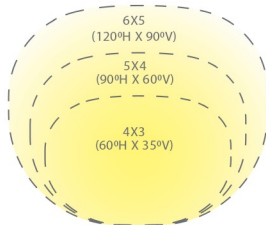

NEMA WALL WASH 5221
12V **2700K**

Product	Data	NEMA 6X5					NEMA 5X4					NEMA 4X3				
		CBCP	Lumen (LM)	VA(VA)	Efficacy (lm/w)	Beam Angle(°)	CBCP	Lumen (LM)	VA(VA)	Efficacy (lm/w)	Beam Angle(°)	CBCP	Lumen (LM)	VA(-VA)	Efficacy (lm/w)	Beam Angle(°)
	3w	115.6	256.784	5.008	71.23	109.1x87.2	116.4	148.421	5,015	41.22	90.4x49.7	113.2	81.7312	5.024	22.66	66.1x35.6
	7W	272.9	605.812	11.99	71.91	109x87	236.9	302.143	10.257	41.97	90.5x49.7	228.8	165.225	10.25	22.98	66.1x35.6
	15W	490.4	1088.31	22.36	67.26	109.1x87	426.1	542.518	18.812	39.81	90.4x49.6	442.6	318.821	20.43	21.43	66x35.6
	23W	623.3	1384.03	29.16	63.38	109.1x87	625.6	796.972	29.14	36.45	90.4x49.7	604	435.072	28.82	20	66x35.6
	26W	720.3	1591.71	34.94	59.41	109.1x86.6	721.6	919.757	34.958	34.36	90.4x49.7	706	506.911	34.97	18.94	66x35.6

Architectural beam distributions from 3x4 to 4x5 to 5x6 proportions and everything in between. Always a uniform wide beam wash of light.