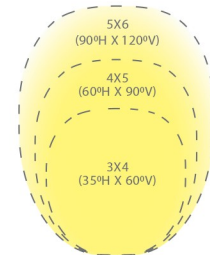

NEMA WALL WASH 5221
12V **2700K**

Product	Data	NEMA 6X5					NEMA 5X4					NEMA 4X3				
		CBCP	Lumen (LM)	VA(VA)	Efficacy (lm/w)	Beam Angle(°)	CBCP	Lumen (LM)	VA(VA)	Efficacy (lm/w)	Beam Angle(°)	CBCP	Lumen (LM)	VA(-VA)	Efficacy (lm/w)	Beam Angle(°)
	3w	115.6	256.784	5.008	71.23	109.1x87.2	116.4	148.421	5,015	41.22	90.4x49.7	113.2	81.7312	5.024	22.66	66.1x35.6
	7W	272.9	605.812	11.99	71.91	109x87	236.9	302.143	10.257	41.97	90.5x49.7	228.8	165.225	10.25	22.98	66.1x35.6
	15W	490.4	1088.31	22.36	67.26	109.1x87	426.1	542.518	18.812	39.81	90.4x49.6	442.6	318.821	20.43	21.43	66x35.6
	23W	623.3	1384.03	29.16	63.38	109.1x87	625.6	796.972	29.14	36.45	90.4x49.7	604	435.072	28.82	20	66x35.6
	26W	720.3	1591.71	34.94	59.41	109.1x86.6	721.6	919.757	34.958	34.36	90.4x49.7	706	506.911	34.97	18.94	66x35.6

Architectural beam distributions from 3x4 to 4x5 to 5x6 proportions and everything in between. Always a uniform wide beam wash of light.