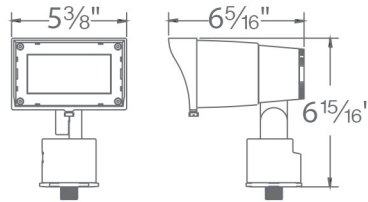

ADJUSTABLE BEAM WALL WASH 12V

5221

WAC

LANDSCAPE LIGHTING

Fixture Type:

Catalog Number:

Project: _____

Location: _____

PRODUCT DESCRIPTION

With the ability to achieve beam distributions of 3x4 to 5x6 proportions and more, expect a uniform beam wash of light in a fixture that can adapt to changing needs. A powerhouse all-in-one unit in 120 VAC or 9-15VAC provides integral brightness control, and the ability to be dimmed, while being compatible with a range of accessories.

FEATURES

- Continuously adjustable NEMA beam distribution 3x4 (35" x 60"), 4x5 (60" x 90"), 5x6 (90" x 120")
- Integral brightness control
- Rotate fixture head for vertical distribution
- Transformer required (sold separately)
- IP65 Rated, protected against powerful water jets
- Solid die-cast brass or corrosion resistant aluminum alloy

SPECIFICATIONS

- **Input:** 9 - 15VAC
- **Power:** 3W to 25W / 4.4VA -27.8VA
- **Brightness:** 200 lm to 1500 lm
- **Beam Angle:** Assorted NEMA distributions
- **CRI:** 85
- **Rated Life:** 70,000 hours

ORDERING NUMBER

	Color Temp	Finish
5221 <i>Adjustable beam wall wash 12V</i>	2700K 3000K	BK <i>Black on Aluminum</i> BZ <i>Bronze on Aluminum</i> BBR <i>Bronze on Brass</i>

5221-_____

Example: **5221-30BZ**

waclighting.com
Phone (800) 526.2588
Fax (800) 526.2585

Headquarters/Eastern Distribution Center
44 Harbor Park Drive
Port Washington, NY 11050

Central Distribution Center
1600 Distribution Ct
Lithia Springs, GA 30122

Western Distribution Center
1750 Archibald Avenue
Ontario, CA 91760