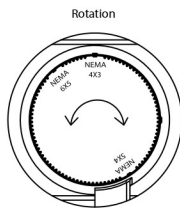

NEMA WALL WASH 5221
12V **2700K**

Product	Data	NEMA 6X5					NEMA 5X4					NEMA 4X3				
		CBCP	Lumen (LM)	VA(VA)	Efficacy (lm/w)	Beam Angle(°)	CBCP	Lumen (LM)	VA(VA)	Efficacy (lm/w)	Beam Angle(°)	CBCP	Lumen (LM)	VA(-VA)	Efficacy (lm/w)	Beam Angle(°)
	3w	115.6	256.784	5.008	71.23	109.1x87.2	116.4	148.421	5,015	41.22	90.4x49.7	113.2	81.7312	5.024	22.66	66.1x35.6
	7W	272.9	605.812	11.99	71.91	109x87	236.9	302.143	10.257	41.97	90.5x49.7	228.8	165.225	10.25	22.98	66.1x35.6
	15W	490.4	1088.31	22.36	67.26	109.1x87	426.1	542.518	18.812	39.81	90.4x49.6	442.6	318.821	20.43	21.43	66x35.6
	23W	623.3	1384.03	29.16	63.38	109.1x87	625.6	796.972	29.14	36.45	90.4x49.7	604	435.072	28.82	20	66x35.6
	26W	720.3	1591.71	34.94	59.41	109.1x86.6	721.6	919.757	34.958	34.36	90.4x49.7	706	506.911	34.97	18.94	66x35.6

Architectural beam distributions from 3x4 to 4x5 to 5x6 proportions and everything in between. Always a uniform wide beam wash of light.