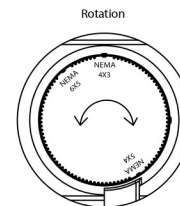

NEMA WALL WASH 5221
12V **2700K**

Product	Data	NEMA 6X5					NEMA 5X4					NEMA 4X3				
		CBCP	Lumen (LM)	VA(VA)	Efficacy (lm/w)	Beam Angle(°)	CBCP	Lumen (LM)	VA(VA)	Efficacy (lm/w)	Beam Angle(°)	CBCP	Lumen (LM)	VA(-VA)	Efficacy (lm/w)	Beam Angle(°)
	3w	115.6	256.784	5.008	71.23	109.1x87.2	116.4	148.421	5,015	41.22	90.4x49.7	113.2	81.7312	5.024	22.66	66.1x35.6
	7W	272.9	605.812	11.99	71.91	109x87	236.9	302.143	10.257	41.97	90.5x49.7	228.8	165.225	10.25	22.98	66.1x35.6
	15W	490.4	1088.31	22.36	67.26	109.1x87	426.1	542.518	18.812	39.81	90.4x49.6	442.6	318.821	20.43	21.43	66x35.6
	23W	623.3	1384.03	29.16	63.38	109.1x87	625.6	796.972	29.14	36.45	90.4x49.7	604	435.072	28.82	20	66x35.6
	26W	720.3	1591.71	34.94	59.41	109.1x86.6	721.6	919.757	34.958	34.36	90.4x49.7	706	506.911	34.97	18.94	66x35.6

Architectural beam distributions from 3x4 to 4x5 to 5x6 proportions and everything in between. Always a uniform wide beam wash of light.