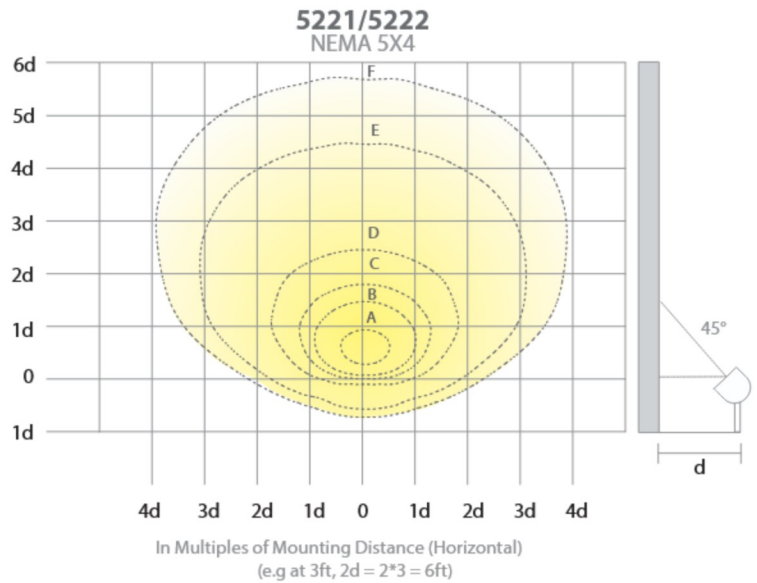

FIXTURE	MOUNTING DISTANCE (d)	A	B	C	D	E	F
5221/5222 (5X4)	3ft	28.9fc	13.4fc	7.9fc	3fc	0.36fc	0.14fc
	4ft	16.3fc	7.5fc	4.4fc	1.7fc	0.20fc	0.08fc
	5ft	10.4fc	4.8fc	2.8fc	1.1fc	0.13fc	0.05fc
	6ft	7.3fc	3.4fc	2.0fc	0.75fc	0.09fc	0.04fc
	7ft	5.3fc	2.5fc	1.5fc	0.55fc	0.07fc	0.03fc
	8ft	4.1fc	1.9fc	1.1fc	0.42fc	0.05fc	0.02fc
	9ft	3.2fc	1.5fc	0.87fc	0.33fc	0.04fc	0.02fc
10ft	2.6fc	1.2fc	0.71fc	0.27fc	0.03fc	0.01fc	

In Multiples of Mounting Distance (Vertical)