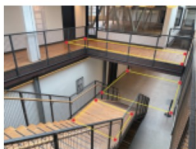

AREA TRACKING
Regional Intrusion Detection

LINE CROSSING
Track People or Vehicles Entering/Exiting

TRANSCENDENT NDA COMPLIANT IP CAMERAS WITH PROGRAMMABLE ANALYTICS AND MORE!

Transcendent Series High Definition 4 MegaPixel NDA Compliant IP Network Cameras offer unprecedented performance and value. These simple, easy to install, attractively styled, IP Network Cameras feature remote viewing via VMS, Web Browser, and iOS & Android Apps.