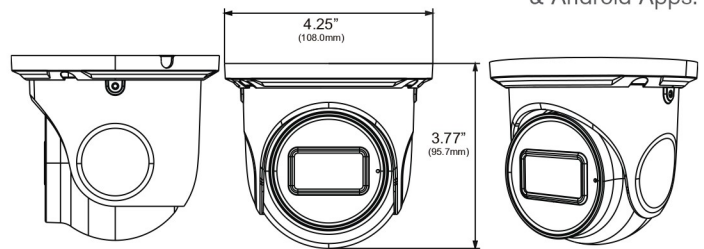

AREA TRACKING
Regional Intrusion Detection

LINE CROSSING
Track People or Vehicles Entering/Exiting

TRANSCENDENT NDA COMPLIANT IP CAMERAS WITH PROGRAMMABLE ANALYTICS AND MORE!

Transcendent Series High Definition 4 MegaPixel NDA Compliant IP Network Cameras offer unprecedented performance and value. These simple, easy to install, attractively styled, IP Network Cameras feature remote viewing via VMS, Web Browser, and iOS & Android Apps.