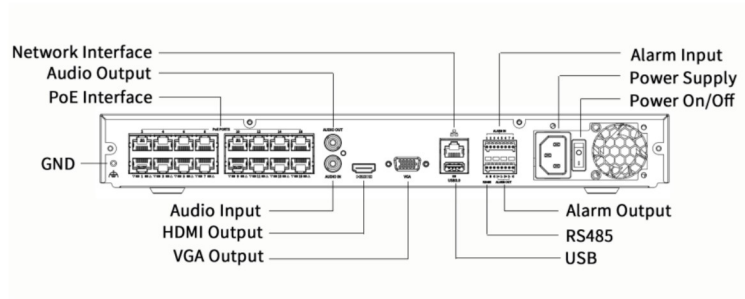

Rear Panel

Zhejiang Uniview Technologies Co., Ltd.

No. 369, Xietong Road, Xixing Sub-district, Binjiang District, Hangzhou City, 310051, Zhejiang Province, China

Email: overseasbusiness@uniview.com; globalsupport@uniview.com

<http://www.uniview.com>

©2024-2025 Zhejiang Uniview Technologies Co., Ltd. All rights reserved.

*Product specifications and availability are subject to change without notice.

*Despite our best efforts, technical or typographical errors may exist in this document. Uniview cannot be held responsible for any such errors and reserves the right to change the contents of this document without prior notice.