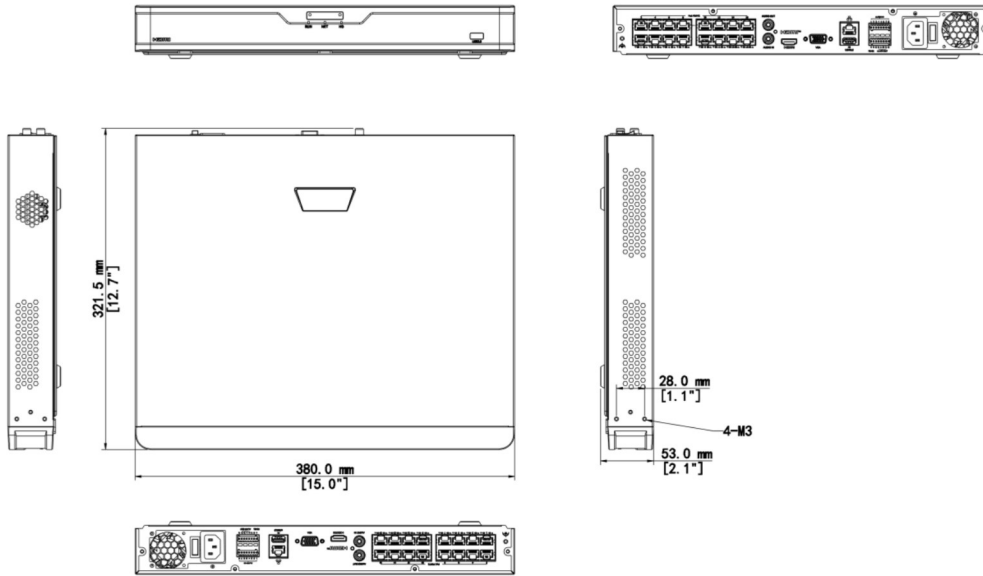

### Features

- Support Ultra 265/H.265/H.264 video formats
- 16 channel input
- Plug & Play with 16 independent PoE network interfaces
- Support mainstream cameras of ONVIF conformance(Profile S, Profile G, Profile T ) and RTSP protocols
- Support 1 ch HDMI, 1 ch VGA. HDMI up to 4K (3840x2160) resolution
- VGA and HDMI simultaneous output
- Up to 12 Megapixels resolution recording
- ANR technology to enhance the storage reliability when the network is disconnected
- Support cloud upgrade

GUI Language	38 languages: Simplified Chinese, Traditional Chinese, English, Vietnamese, Thai, Turkish, Spanish (Latin America), Portuguese (Brazil), Spanish, Portuguese, French, German, Italian, Dutch, Polish, Czech, Hungarian, Slovak, Russian, Hebrew, Arabic, Ukrainian, Estonian, Bulgarian, Greek, Romanian, Danish, Swedish, Norwegian, Finnish, Croatian, Slovenia, Serbia, Korean, Japanese, Latvian, Lithuanian, Persian
<b>Hard Disk</b>	
SATA	2 SATA Interfaces
Capacity	Up to 10 TB for each HDD (The maximum HDD capacity varies with environment temperature)
<b>External Interface</b>	
Network Interface	1 RJ45 10 M/100 M/1000 M self-adaptive Ethernet Interface
USB	Front panel: 1 × USB2.0, Rear panel: 1 × USB3.0
RS485	1
RS232	N/A
Alarm In	8-ch
Alarm Out	2-ch
Power Supply	AC 100~240V
<b>PoE</b>	
PoE Interface	16 RJ45 10 M/100 M self-adaptive Ethernet Interface
Max Power	Max 30 W for single port, Max 240 W in total
Supported Standard	IEEE 802.3at, IEEE 802.3af
<b>Working Environment</b>	
Working Temperature	-10 °C ~ + 55 °C (+14 °F ~ +131 °F)
Working Humidity	≤ 90% RH (non-condensing)
Power Consumption (without HDD)	≤ 12W
<b>Dimensions</b>	
Weight (without HDD)	≤ 2.7Kg (6.0lb)
Dimensions	380mm × 322mm × 53mm (15.0"×12.7"×2.1")
<b>Certification</b>	
Certification	CE; FCC; UL; RoHS; WEEE
CE	EN 55032, EN 61000-3-3, EN IEC 61000-3-2, EN 55035
FCC	Part15 Subpart B

## Dimensions