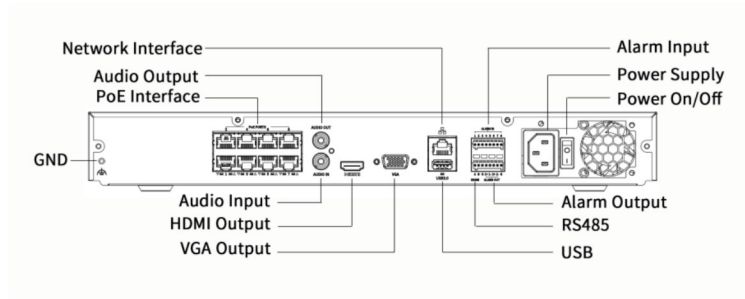

Dimensions

Accessories

RM-1U-380
2 HDD 1U NVR Rack Mount

Rear Panel

Zhejiang Uniview Technologies Co., Ltd.

No. 369, Xietong Road, Xixing Sub-district, Binjiang District, Hangzhou City, 310051, Zhejiang Province, China