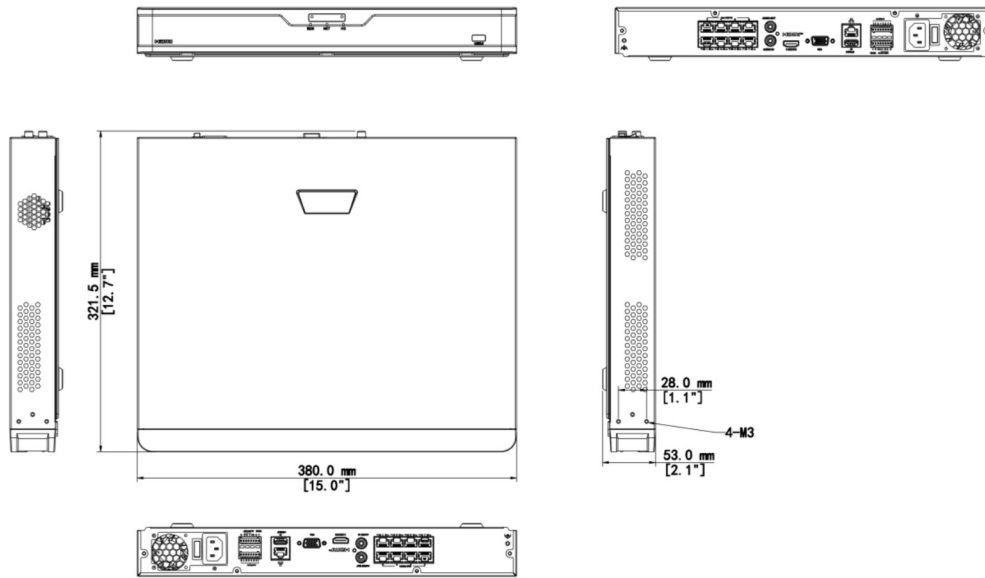

Dimensions

Accessories

RM-1U-380
2 HDD 1U NVR Rack Mount