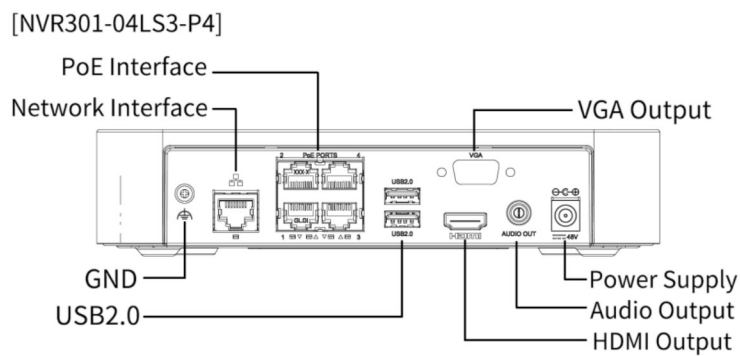

CE	EN 55032, EN 61000-3-3, EN IEC 61000-3-2, EN 55035
FCC	Part15 Subpart B

Dimensions

Aggregate product size diagram using NVR301-04LS3-P4 as an example

Rear Panel