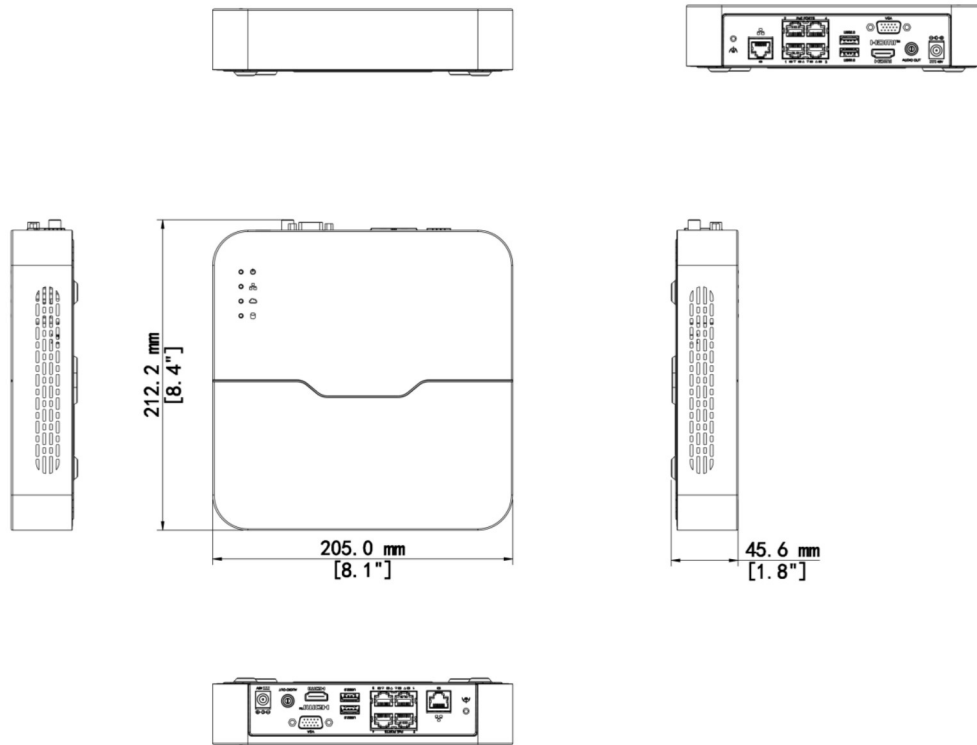

CE	EN 55032, EN 61000-3-3, EN IEC 61000-3-2, EN 55035
FCC	Part15 Subpart B

Dimensions

Aggregate product size diagram using NVR301-04LS3-P4 as an example