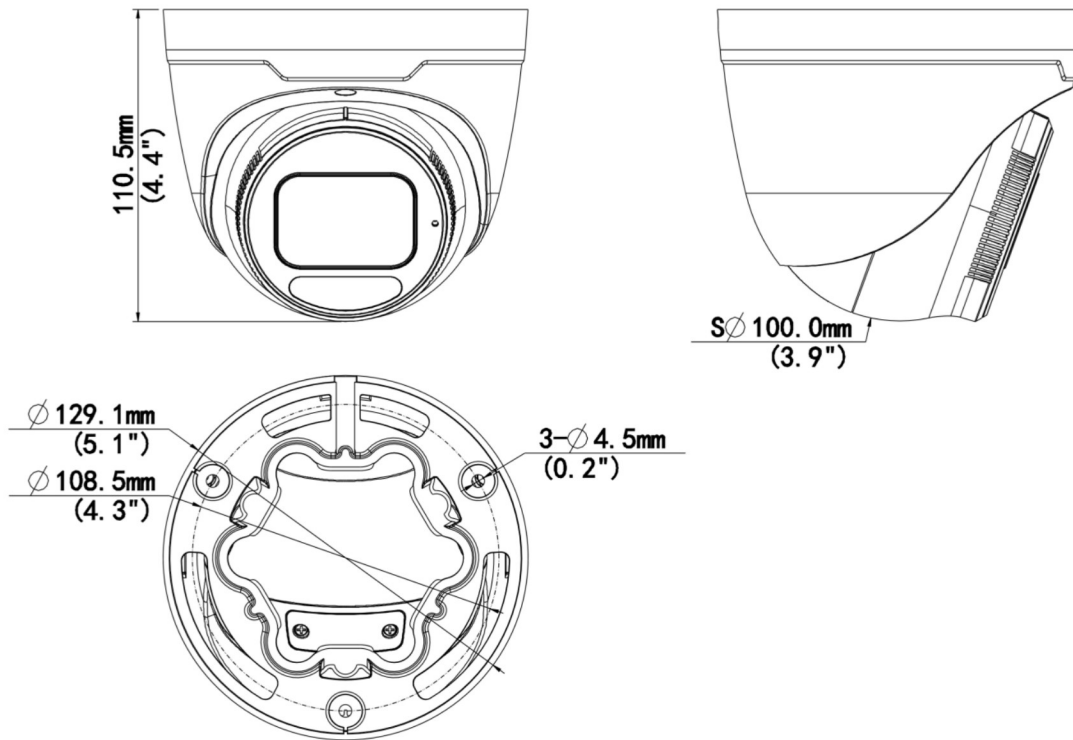

Surge Protection	4 KV
Reset Button	Support
Web Client Language	20 Languages: Traditional Chinese, English, Simplified Chinese, Polish, German, Russian, French, Korean, Dutch, Czech, Portuguese (Europe), Portuguese (Brazil), Japanese, Thai, Turkish, Spanish (Latin America), Spanish (Europe), Hungarian, Italian, Vietnamese

Dimensions

Accessories

TR-JB03-H-IN
Junction Box for Metal Turret
Camera(Support wiring from behind)

TR-JB07/WM03-F-IN
Wall Mounting Assembling Bracket with
Back Hole for 3 Inch Hemisphere

TR-WM03-B-IN
Wall Mounting Assembling Bracket for 3
Inch Hemisphere