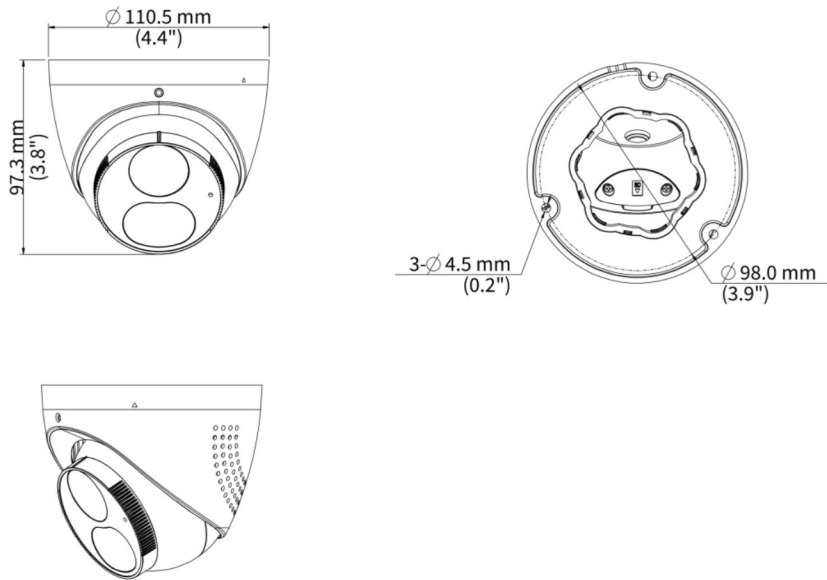

Web Client Language	20 Languages: Traditional Chinese, English, Simplified Chinese, Polish, German, Russian, French, Korean, Dutch, Czech, Portuguese (Europe), Portuguese (Brazil), Japanese, Thai, Turkish, Spanish (Latin America), Spanish (Europe), Hungarian, Italian, Vietnamese

Dimensions

Accessories

TR-JB03-G-IN
Junction Box for Mini Fix-dome(Support wiring from behind)

TR-JB07/WM03-G-IN
Wall Mounting Assembling Bracket For 32 Fix-dome&Mini Fix-dome&Plastic Turret Camera

TR-WM03-D-IN
Wall Mounting Bracket for 32 Fix-dome&Mini Fix-dome&Plastic Turret Camera