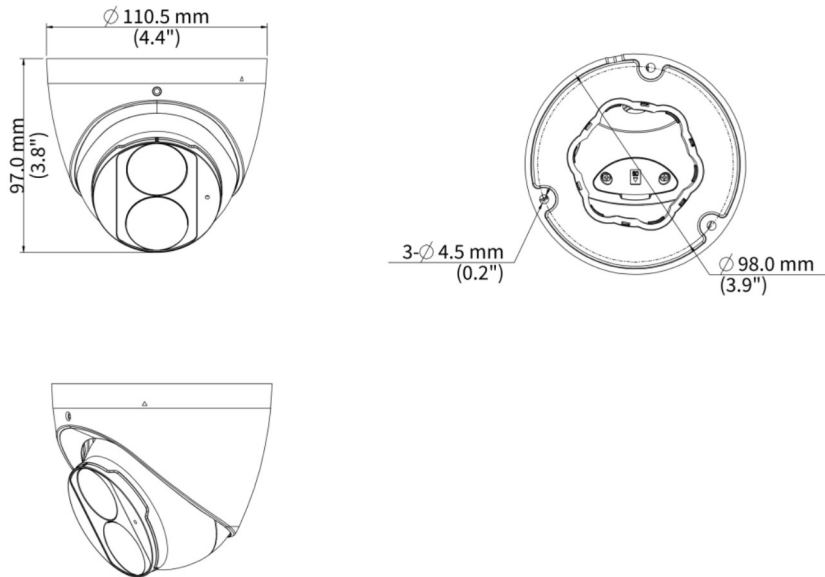

Dimensions

Accessories

TR-JB03-G-IN
Junction Box for Mini Fix-dome(Support wiring from behind)

TR-UM06-E-IN
Slant Mounting Bracket for Fixed Dome

TR-JB07/WM03-G-IN
Wall Mounting Assembling Bracket For 32 Fix-dome&Mini Fix-dome&Plastic Turret Camera

TR-A01-IN
NPT 3/4" Waterproof Cable Gland

TR-WM03-D-IN
Wall Mounting Bracket for 32 Fix-dome&Mini Fix-dome&Plastic Turret Camera

TR-UP06-IN
Universal Pole Mounting Bracket