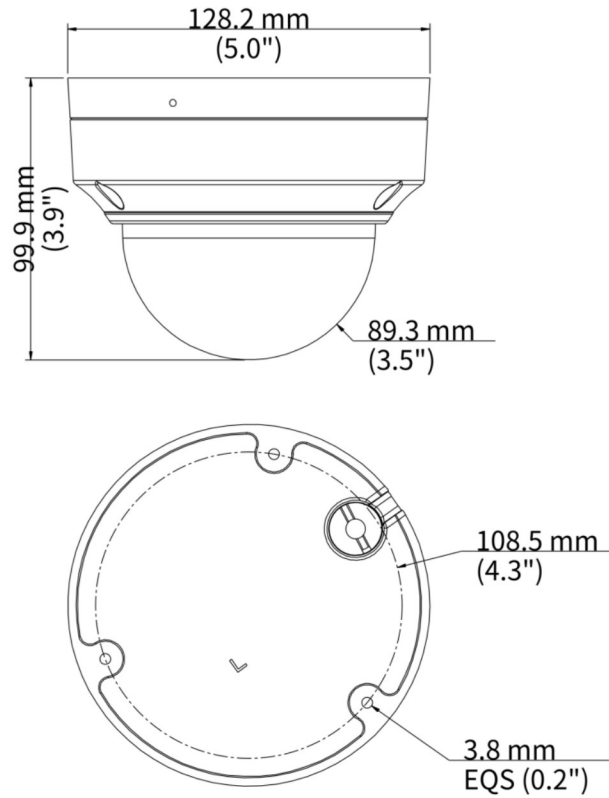

Dimensions

Accessories

TR-JB03-H-IN
Junction Box for Metal Turret Camera(Support wiring from behind)

TR-CM24-IN
Dome Pendant Mounting Bracket(Indoor)

TR-SE24-A-IN
Dome Pendant Mounting Pole 500mm

TR-SE24-IN
Dome Pendant Mounting Pole 200mm

TR-JB07/WM03-F-IN
Wall Mounting Assembling Bracket with Back Hole for 3 Inch Hemisphere

TR-WM03-B-IN
Wall Mounting Assembling Bracket for 3 Inch Hemisphere