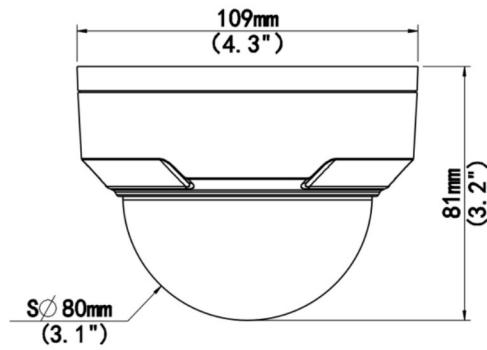

Dimensions

Accessories

TR-JB03-G-IN

Junction Box for Mini Fix-dome(Support wiring from behind)

TR-UM06-E-IN

Slant Mounting Bracket for Fixed Dome

TR-A01-IN

NPT 3/4" Waterproof Cable Gland

TR-UP06-IN

Universal Pole Mounting Bracket

TR-UC08-C

Bullet&Dome Corner Mounting Bracket

TR-SE24-IN

Dome Pendent Mounting Pole 200mm