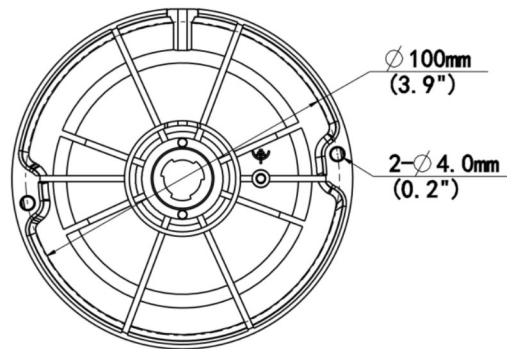

Dimensions

Accessories

TR-JB03-G-IN

Junction Box for Mini Fix-dome(Support wiring from behind)

TR-UM06-E-IN

Slant Mounting Bracket for Fixed Dome

TR-A01-IN

NPT 3/4" Waterproof Cable Gland

TR-UP06-IN

Universal Pole Mounting Bracket

TR-UC08-C

Bullet&Dome Corner Mounting Bracket

TR-SE24-IN

Dome Pendent Mounting Pole 200mm