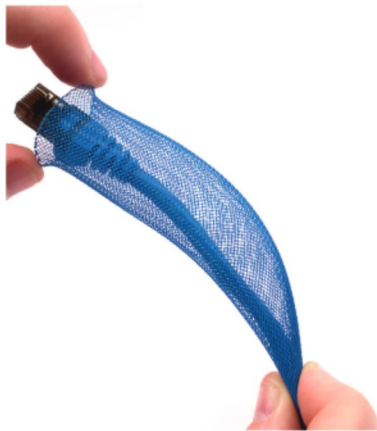

- Expands up to 200%
- Cut and Abrasion Resistant
- Halogen Free
- FMVSS 302 Approval
- Cuts Easily with Scissors or a Hot Knife

Extra Expansion For Easy Application

FLEXO® PET OVEREXPANDED (PTO) has many uses where inexpensive bundling is the principal consideration. Opens nearly 4-to-1 making it very easy to apply.

Nominal Size	Part #	Expansion Range		Standard Spool Put-Ups		Available Colors	Lbs/100'
		Min.	Max.	Bulk Spool	Shop Spool		
1/4"	PTO0.25BK	1/8"	1/2"	1,000'	200'	BK	0.24
5/16"	PTO0.31BK	1/4"	7/8"	500'	150'	BK	0.40
3/8"	PTO0.38	3/16"	1"	500'	125'	BK,CL,PP,NB,RD,NY,CB	0.52
1/2"	PTO0.50	7/16"	1 3/8"	500'	100'	CL & BK	0.63
3/4"	PTO0.75BK	1/2"	1 3/4"	250'	75'	BK	1.10

Extra Coverage

TIGHT WEAVE (PTT) is designed for use in applications where optimum coverage and abrasion resistance is required. The tight braid construction increases the coverage, wear factor, and improves harness security.