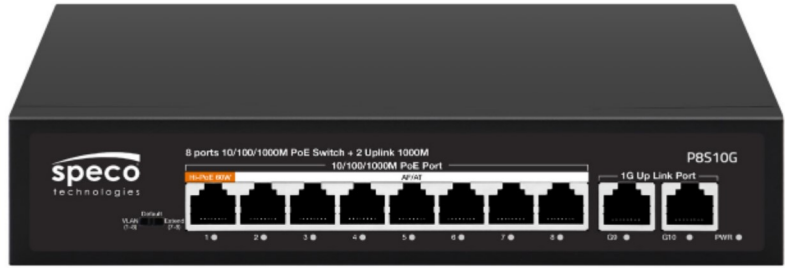

10-Port Gigabit PoE Switch

P8S10G

Features

- 8*1Gbps PoE ports+2*1Gbps RJ45 ports
- Comply with IEEE 802.3, IEEE 802.3u, IEEE 802.3ab, and IEEE 802.3x standards
- Ethernet Ports support 10/100/1000Mbps self-adaptive
- PoE ports automatically open PoE watchdog in VLAN and Extend modes
- Flow control method: Full duplex uses IEEE 802.3x standard, while half duplex uses Back pressure standard
- The panel indicator LEDs will monitor the working status and assist in fault analysis
- Support's Plug and Play VLAN with three modes VLAN, Default and Extend
- Support PoE priority
- Port 1 supports 60W, 802.3bt type 3