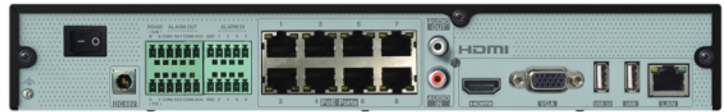

Front panel (N16NRX shown)

Rear panel (N16NRX shown)

Rear panel (N8NRX shown)

specoaccess immixIII

INCREASE MONTHLY REVENUE
Remotely Manage from Anywhere with SecureGuard® Dashboard

Included Accessories

Rack Ears