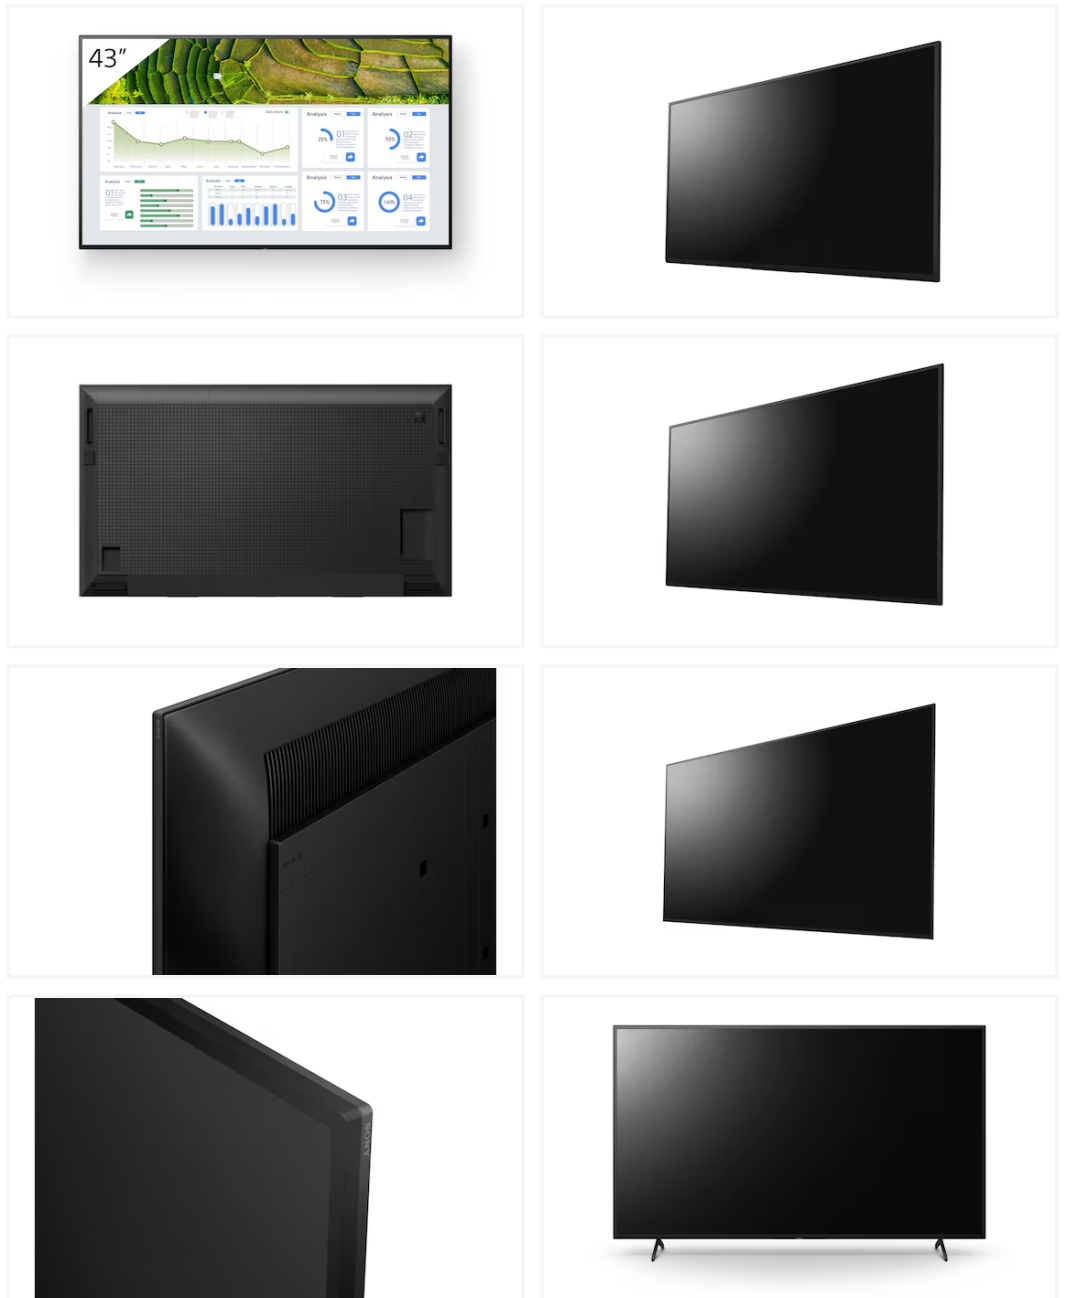

Accessories

Wall-mount adjuster
(Bundled)

Yes (Depending on Region)

Table-top stand (Optional)

Yes (Depending on Region)

Related products

Pro BRAVIA BZ30L

Professional 24/7 Portrait/Tilt
4K HDR display with Sony X1
processing, Pro-Mode,
Airplay, and Chromecast
capability as well as a
complete range of sizes

Gallery