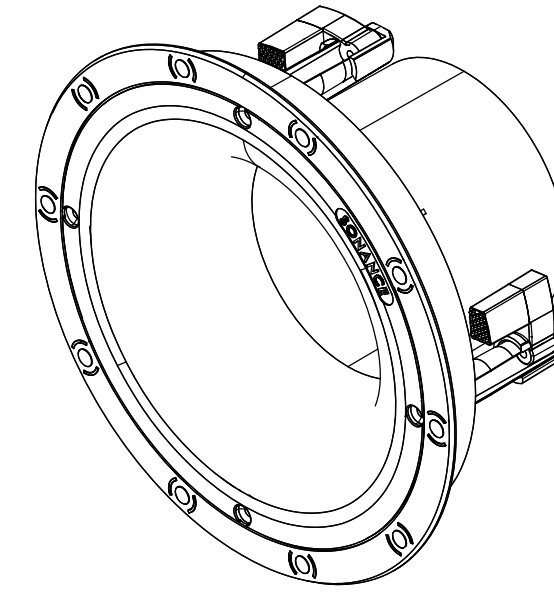

GRILLE

SONANCE

212 Avenida Fabricante, San Clemente, CA. 92630
 800 582-7777 949 492-7777 FAX 949 361-5579
 www.sonance.com

VPBPC6R

SCALE: 3:1
 SHEET: 1 OF 1

DRAWN BY: AB
 RELEASED ON: 4AUG14

SIZE
C

DRAWN - PART NUMBER