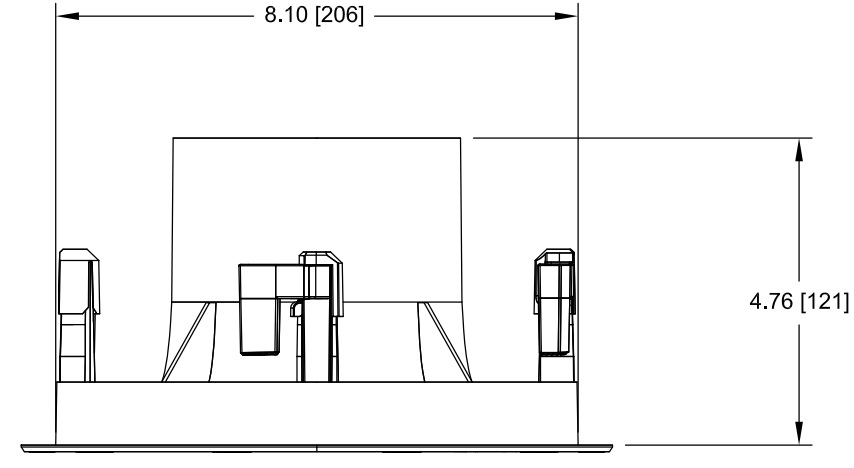

GRILLE

SONANCE

212 Avenida Fabricante, San Clemente, CA. 92630
 800 582-7777 949 492-7777 FAX 949 361-5579
 www.sonance.com

VPBPC6R

SCALE: 3:1
 SHEET: 1 OF 1

DRAWN BY: AB
 RELEASED ON: 4AUG14

SIZE
C

DRAWN - PART NUMBER