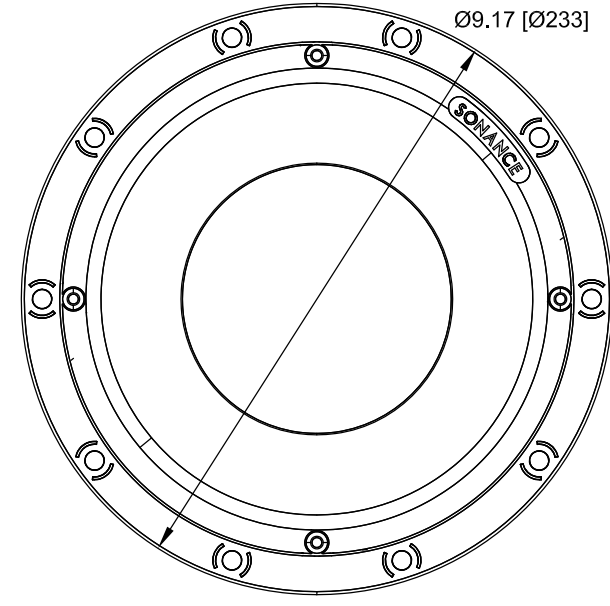

GRILLE

SONANCE

212 Avenida Fabricante, San Clemente, CA. 92630
 800 582-7777 949 492-7777 FAX 949 361-5579
 www.sonance.com

VPBPC6R

SCALE: 3:1
 SHEET: 1 OF 1

DRAWN BY: AB
 RELEASED ON: 4AUG14

SIZE
C

DRAWN - PART NUMBER