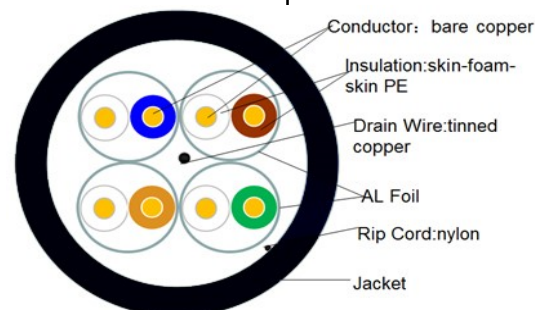

SCP PART#: CAT6A-SH-DB

Rev10/24

Cat6a Shielded U/FTP Direct Burial - 10GBaseT, 600 MHz 23AWG Solid BC, 4PR, U/FTP, ANSI/TIA 568-2.D, ISO/IEC 11801 Class Ea, LLDPE Wet Location Jkt- Black- 1000ft/305m Spool

Regulatory

UL 444 ANSI/TIA 568.2-D and ISO/IEC 11801
 EU RoHS 2011/65 EU Compliant
 EN50575 REACTION TO FIRE CLASS Dca

Application: Lan cable for outdoor installations
 Wet location

Construction Characteristics:

Conductor	Material	Solid Bare Copper
	Size	23AWG X 4P
	Construction	1/0.57 +/-0.005mm
Insulation	Material	Skin-foam-skin PE
	Min.Thickness	0.350mm
	AVG.Thickness	0.360mm
	Diameter	1.35 +/-0.05mm
	Colors	Light blue/Blue Light orange/Orange Light green/Green Light brown/Brown
Pair Screen	Every pair screen	Aluminum Foil
Drain Wire	TC	1/0.40 +/-0.005
Jacket	Material	LLDPE
	Min.Thickness	0.54mm
	AVG.Thickness	0.60mm
	Diameter	7.30 +/-0.20mm
	Rip Cord	Nylon
	Color	BLACK
Bend radius	Min 20D/150mm	