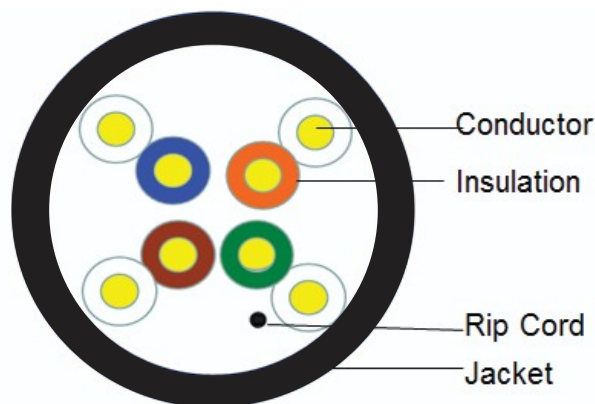

SCP PART#: CAT5E-IN/OUT

Rev01/22

Description:

CAT5E INDOOR/OUTDOOR- 350 MHz 24 AWG
SOLID BC 4PR UTP, ANSI/TIA 568.2-D, UV RATED
PVC JKT- BLACK- 1000 FT BOX

Part Number:

CAT5E-IN/OUT
CAT5E-IN/OUT-WT

Jacket Color:

Black
White

Standard:

UL 444 ANSI/TIA 568.2-D and ISO/IEC 11801 Class D
Type (UL) CMR or c(UL) FT4
EU RoHS 2011/65 EU Compliant

Application:

Lan Cable

Construction Characteristics:

Conductor	Material	Solid Bare Copper
	Size	24AWG X 4P
	Construction	1/0.49+/-0.004mm
Insulation	Material	HDPE
	Min.Thickness	0.188mm
	AVG.Thickness	0.205mm
	Diameter	0.9+/-0.01mm
	Colors	Blue- White/Blue Orange-White/Orange Green-White/Green Brown-White/Brown
Jacket	Material	UV RATED PVC
	Min.Thickness	0.48mm
	AVG.Thickness	0.50mm
	Diameter	5.10+/-0.10mm
	Rip Cord	Nylon
	Color	Varies
Bend radius		Min 15D/80mm