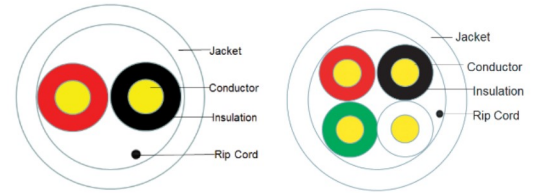

Applications

Speaker Level Audio for Commercial and Residential, Home Theater, Permanent and Semi-Permanent Installations, In-Wall Riser, Outdoor with UV Protected PVC Jacket.