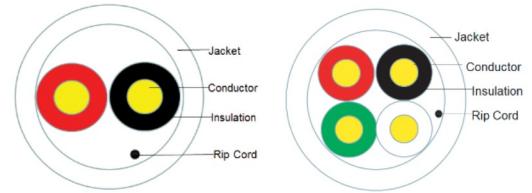

Description

Pro-Grade HD Speaker Cable, Indoor/Outdoor Rated - 2 or 4 Conductor, Insulated, Twisted, Unshielded, 14AWG 105 Strand Oxygen-Free Copper, Riser Rated UL CMR cUL FT4, UV Sun Resistant HD PVC Jacket, Reellex II Tangle Free Box, Reel-in-Box or Wooden Spool. EU Warehouse version CPR Compliant EuroClass: Dca-s3,d2,a3