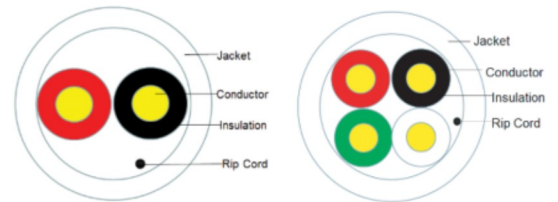

Premium Speaker Cable

Round HD Jacket

Indoor/Outdoor Rated - 12AWG

Key Features

- Oxygen-Free Copper Conductors
- Round HD Jacket for Superior Flexibility
- Twisted Pair
- High Strand Count for Minimal Distortion
- Riser Rated: UL CMR FT4 Rated
- UV Protected for Seamless Indoor/Outdoor Installs
- Reel-in-Box or Wooden Spool
- CPR EuroClass: Dca
- Limited Lifetime Warranty
- RoHS, REACH, CE

Description

Pro-Grade HD Speaker Cable, Indoor/Outdoor Rated - 2 or 4 Conductor, Insulated, Twisted, Unshielded, 12AWG 65 Strand Oxygen-Free Copper, Riser Rated UL CMR cUL FT4, UV Sun Resistant HD PVC Jacket, Reel-in-Box or Wooden Spool. EU Warehouse version CPR Compliant EuroClass: Dca-s3,d2,a3

Applications

Speaker Level Audio for Commercial and Residential, Home Theater, Permanent and Semi-Permanent Installations, In-Wall Riser, Outdoor with UV Protected PVC Jacket.

Construction

Conductor	Material	Oxygen-Free Bare Copper	Rip Cord	Yes, Nylon				
	Solid/Stranded	Stranded(65/0.254mm +/-0.004mm)		Drain Wire	none			
	Size	12 AWG			Jacket/Sheath	Material	PVC - UV Sun Res	
	Insulation Material	PVC				Nominal Jacket Thickness	0.95mm	
	Insulation OD Avg.	0.36mm				Color Code	Per Request	
	Color Code	Pr1: Black, Red; Pr2: Green, White				Overall Cable Diameter (OD)	1 pair: 8.3 +/-0.2mm;	
	Twisted Pair	2 Cores to Pair					2 pair: 9.8 +/-0.2mm	
	Insulated Conductor OD	3.2mm +/-0.10mm						
	Lay Length	40mm						
	Twists per foot/meter	25 /meter						
Shielding/Screen	Type	Unshielded						
	Material	na						