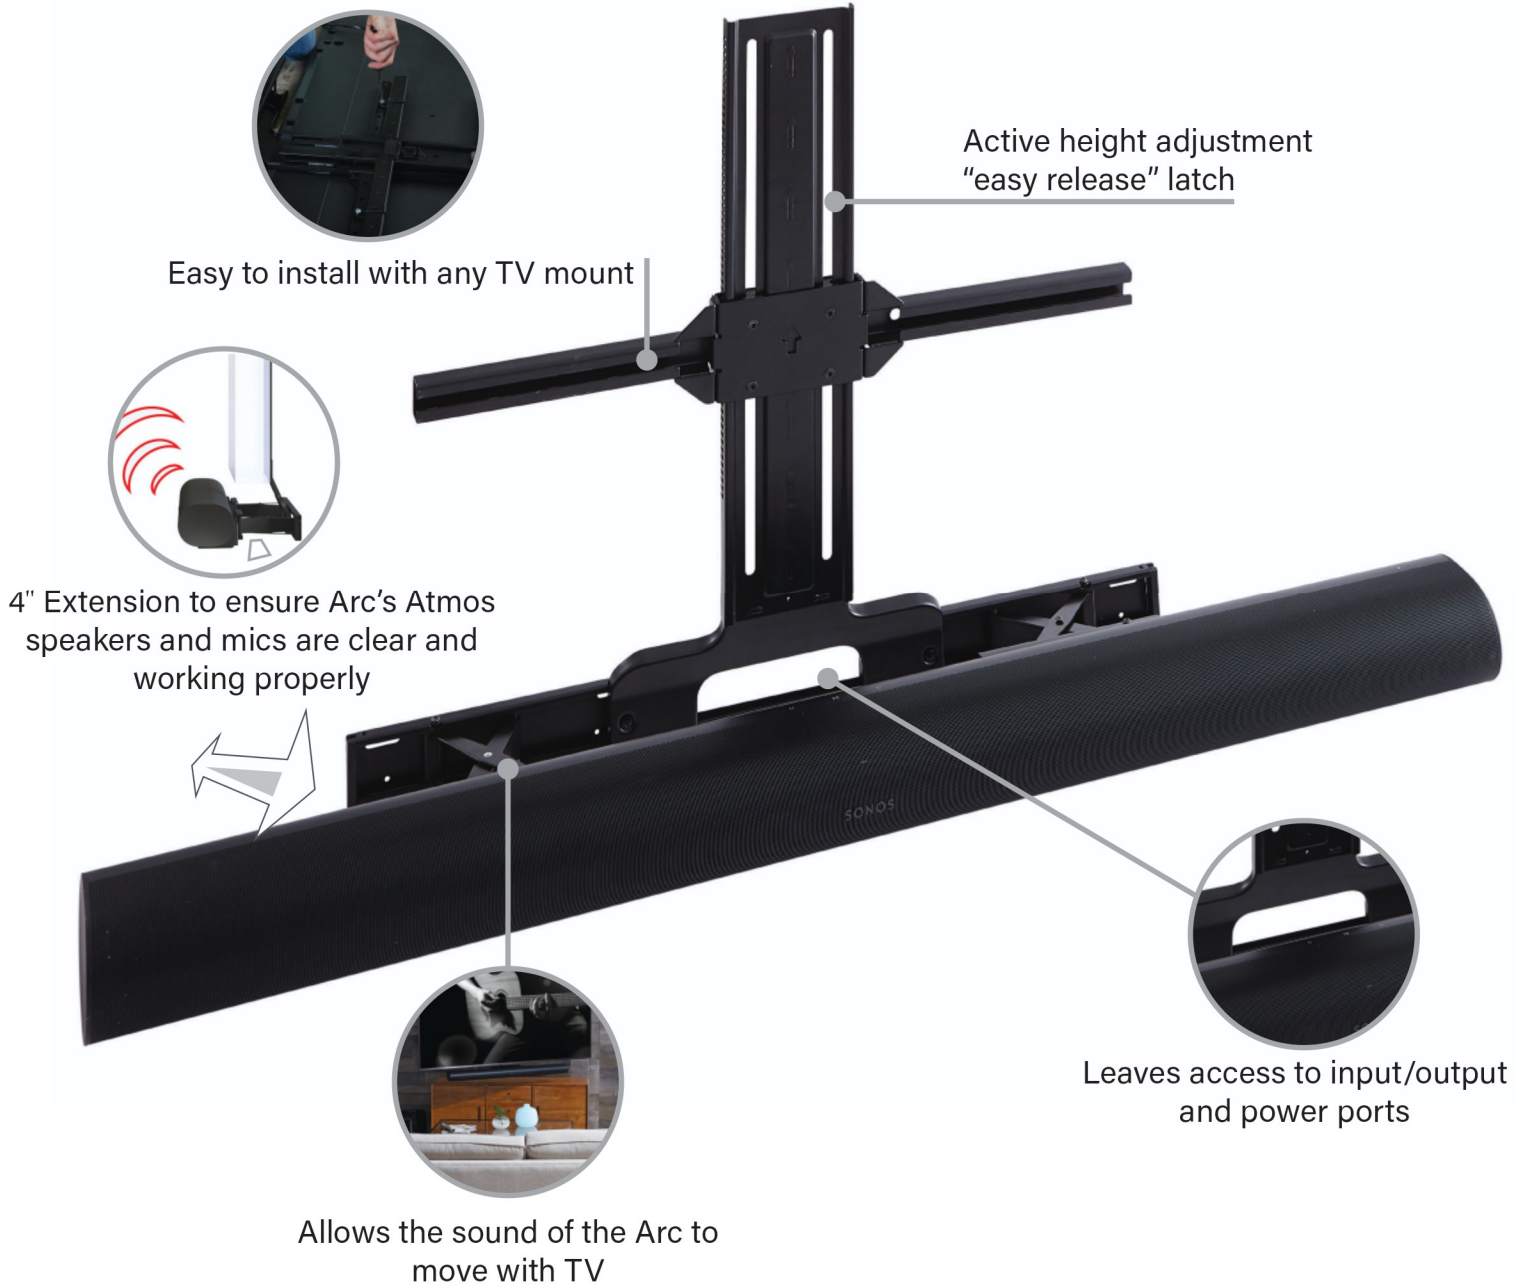

DESIGNED FOR **SONOS ARC™** AND **ARC ULTRA™**

MASTER PACK QTY
2

UPC
793795534859

PRODUCT DIMENSIONS (W X D X H)
28.4" x 1.6" x 24" / 72.1cm x 4.1cm x 61.02cm

PACKAGE DIMENSIONS (W X D X H)
29.409" x 13.045" x 2.717" / 74.70cm x 33.13cm x 6.90cm

MASTER PACK DIMENSIONS (W X D X H)
30.118" x 13.583" x 5.906" / 76.50cm x 34.50cm x 15.00cm

WEIGHT CAPACITY
14 lbs / 6.35kg

PACKAGE WEIGHT
11.39 lbs / 5.17kg

MASTER PACK WEIGHT
24.67 lbs / 11.19kg