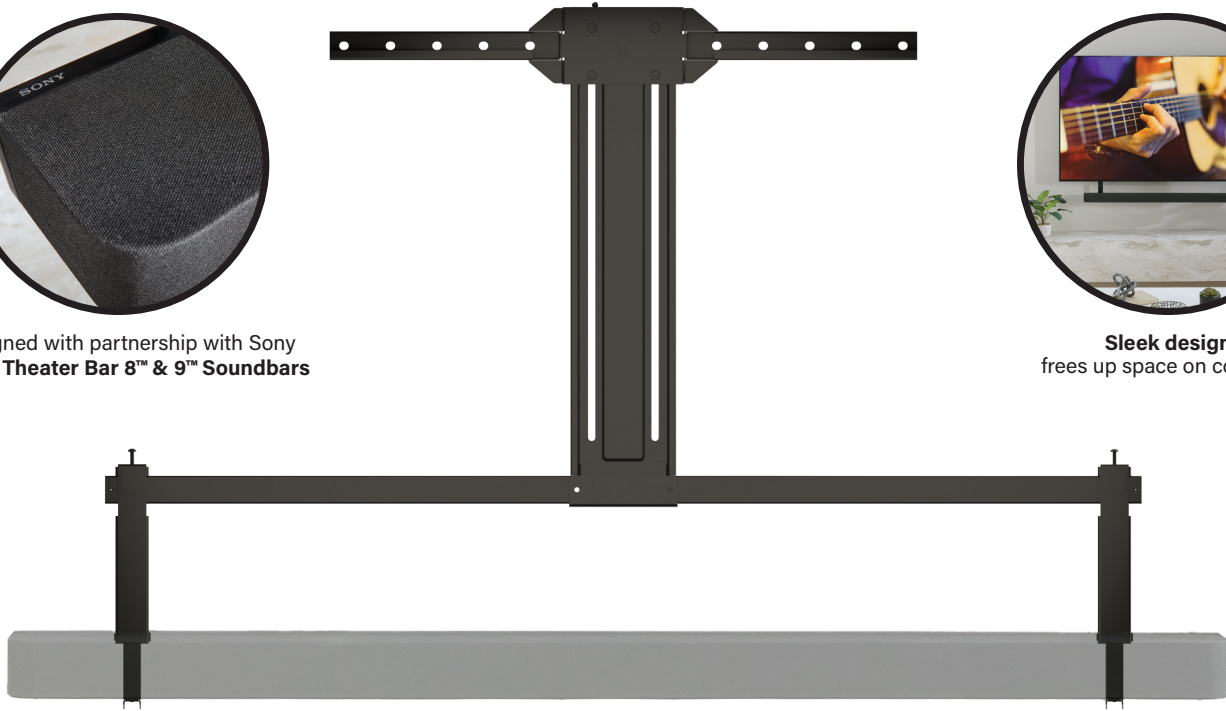

# HEIGHT-ADJUSTABLE TV SOUNDBAR MOUNT

DESIGNED FOR SONY BRAVIA  
THEATER BAR 8™ & 9™

The SANUS Height-Adjustable TV Soundbar Mount Designed for Sony BRAVIA Theater Bar 8™ & Bar 9™ delivers a sleek, integrated solution for your home entertainment setup. Built in collaboration with Sony, this mount attaches directly to most TVs (50"-90") and offers adjustable depth, height, and leveling for perfect alignment and optimal sound performance. By attaching the soundbar to your mounted TV, it maintains your seamless viewing experience while creating an optimized audio experience by allowing the sound to follow the viewing angle(s) of your TV

Model **WSBSBTV1-B2**

**SANUS**  
A brand of **Legrand**

Designed with partnership with Sony  
Bravia Theater Bar 8" & 9" Soundbars

**Sleek design**  
frees up space on consoles

**Optimal listening experience**  
1.7" of depth adjustment

**Perfect placement**  
15" of height adjustment

**Easy leveling**  
for perfect position

**MODEL**  
WSBSBTV1-B2

**UPC**  
793795540416

**PRODUCT DIMENSIONS (W X D X H)**  
43.89"W x 3.3"D x 27.73"H / 111.4 cm x 9.15 cm x 70.45 cm