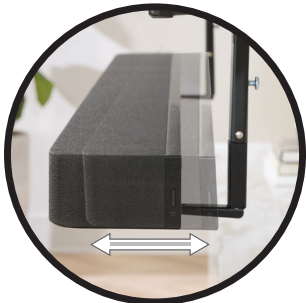

Optimal listening experience
1.7" of depth adjustment