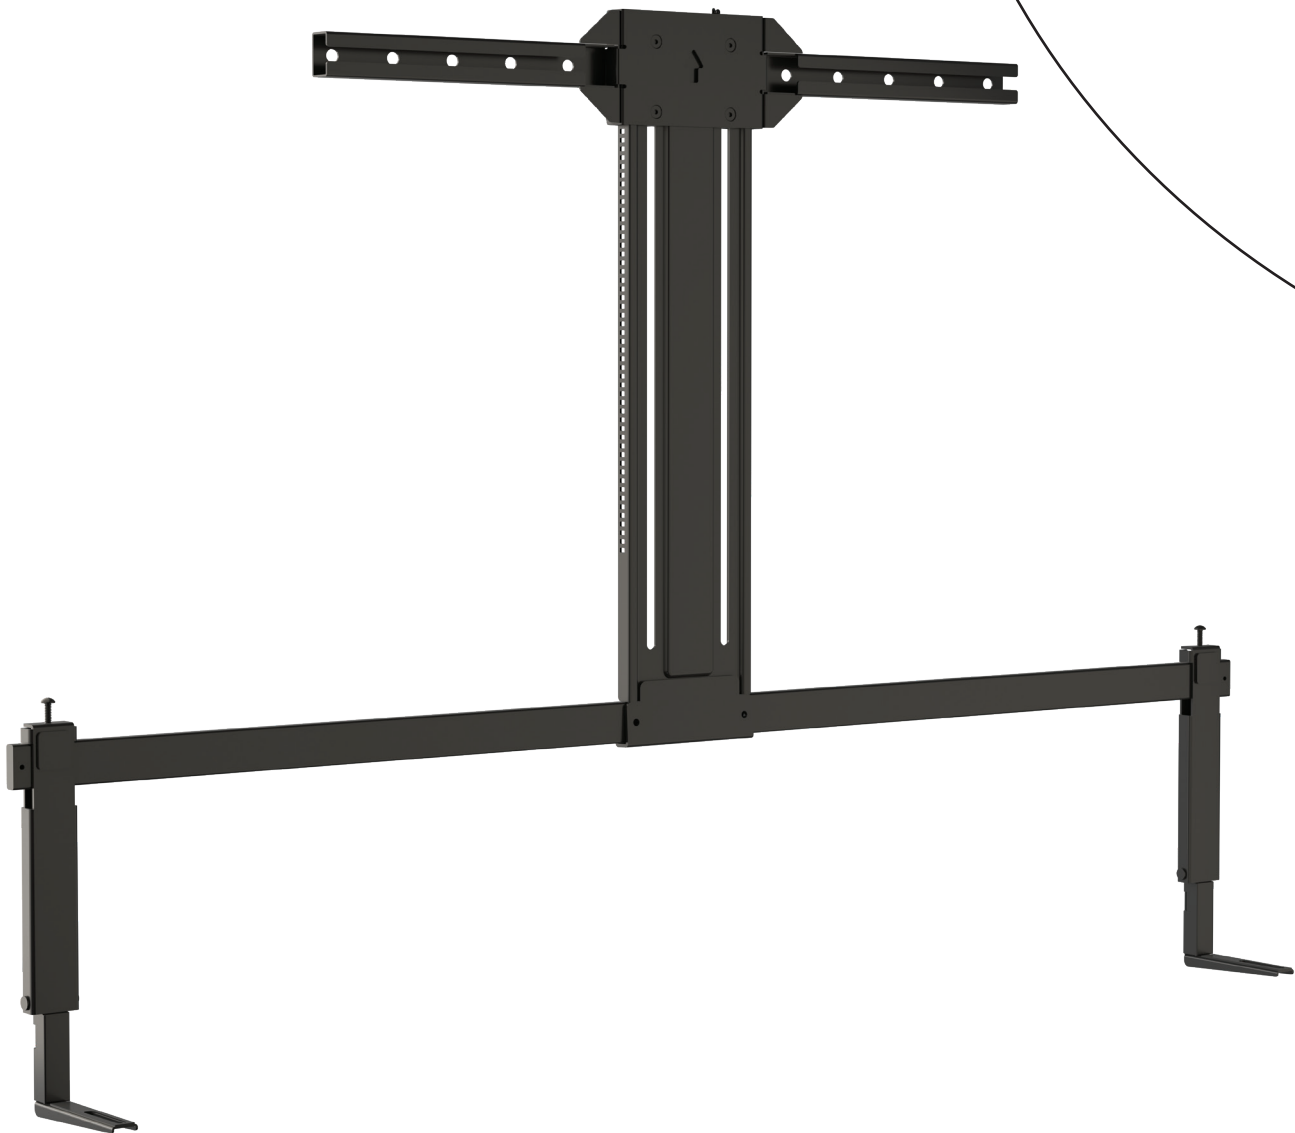

# HEIGHT-ADJUSTABLE TV SOUNDBAR MOUNT

DESIGNED FOR SONY BRAVIA  
THEATER BAR 8™ & 9™

The SANUS Height-Adjustable TV Soundbar Mount Designed for Sony BRAVIA Theater Bar 8™ & Bar 9™ delivers a sleek, integrated solution for your home entertainment setup. Built in collaboration with Sony, this mount attaches directly to most TVs (50"-90") and offers adjustable depth, height, and leveling for perfect alignment and optimal sound performance. By attaching the soundbar to your mounted TV, it maintains your seamless viewing experience while creating an optimized audio experience by allowing the sound to follow the viewing angle(s) of your TV

Model **WSBSBTV1-B2**

**SANUS**  
A brand of **Legrand**

Designed with partnership with Sony  
Bravia Theater Bar 8" & 9" Soundbars

**Sleek design**  
frees up space on consoles

**Optimal listening experience**  
1.7" of depth adjustment

**Perfect placement**  
15" of height adjustment

**Easy leveling**  
for perfect position

**MODEL**  
WSBSBTV1-B2

**UPC**  
793795540416

**PRODUCT DIMENSIONS (W X D X H)**  
43.89"W x 3.3"D x 27.73"H / 111.4 cm x 9.15 cm x 70.45 cm

**PACKAGE DIMENSIONS (W X D X H)**  
27.56"W x 9.97"D x 1.97"H / 70 cm x 25.32 cm x 5 cm

**MASTER PACK DIMENSIONS (W X D X H)**  
28.55"W x 10.63"D x 5.20"H / 72.51 cm x 27 cm x 13.20 cm

**PACKAGING WEIGHT**  
9.33 lbs. / 4.23 kgs.