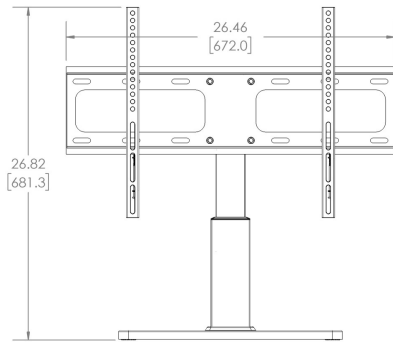

TV INTERFACE

TV STAND 6805-002232-XXX

THE INFORMATION AND DESIGNS CONTAINED IN THIS DRAWING ARE CONFIDENTIAL AND THE PROPRIETARY PROPERTY OF MILESTONE AV TECHNOLOGIES NEITHER THIS DESIGN NOR ANY INFORMATION CONTAINED IN THIS DRAWING MAY BE REPRODUCED OR DISCLOSED TO OTHERS WITHOUT THE EXPRESS WRITTEN CONSENT OF MILESTONE AV TECHNOLOGIES. 本图纸所包含的信息和设计均系 Milestone 机密和知识产权, 本图纸包含的设计和信息在未经 Milestone 允许情况下均不得复制或泄露

3-D

MAX DIMENSIONS

TOP VIEW - EXTENDED

SIDE VIEW - EXTENDED

FULLY ASSEMBLED MOUNT

TOP VIEW - RETRACTED

SIDE VIEW - RETRACTED