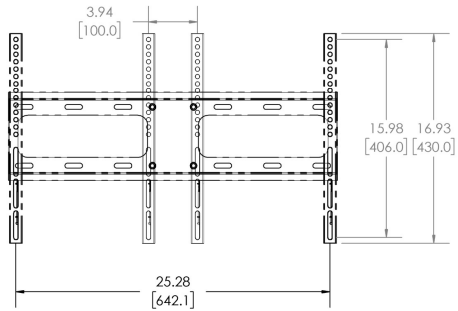

TV INTERFACE

TV STAND 6805-002232-XXX

THE INFORMATION AND DESIGNS CONTAINED IN THIS DRAWING ARE CONFIDENTIAL AND THE PROPRIETARY PROPERTY OF MILESTONE AV TECHNOLOGIES NEITHER THIS DESIGN NOR ANY INFORMATION CONTAINED IN THIS DRAWING MAY BE REPRODUCED OR DISCLOSED TO OTHERS WITHOUT THE EXPRESS WRITTEN CONSENT OF MILESTONE AV TECHNOLOGIES. 本图纸所包含的信息和设计均系 Milestone 机密和知识产权, 本图纸包含的设计和信息在未经 Milestone 允许情况下均不得复制或泄露

3-D

MAX DIMENSIONS

TOP VIEW - EXTENDED

SIDE VIEW - EXTENDED

FULLY ASSEMBLED MOUNT

TOP VIEW - RETRACTED

SIDE VIEW - RETRACTED