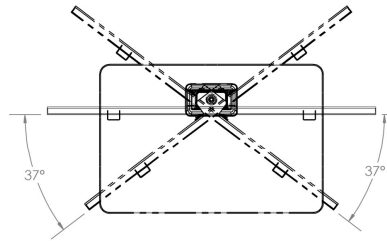

TV INTERFACE

TV STAND 6805-002232-XXX

THE INFORMATION AND DESIGNS CONTAINED IN THIS DRAWING ARE CONFIDENTIAL AND THE PROPRIETARY PROPERTY OF MILESTONE AV TECHNOLOGIES NEITHER THIS DESIGN NOR ANY INFORMATION CONTAINED IN THIS DRAWING MAY BE REPRODUCED OR DISCLOSED TO OTHERS WITHOUT THE EXPRESS WRITTEN CONSENT OF MILESTONE AV TECHNOLOGIES. 本图纸所包含的信息和设计均系 Milestone 机密和知识产权, 本图纸包含的设计和信息在未经 Milestone 允许情况下均不得复制或泄露

3-D

MAX DIMENSIONS

TOP VIEW - EXTENDED

SIDE VIEW - EXTENDED

FULLY ASSEMBLED MOUNT

TOP VIEW - RETRACTED

SIDE VIEW - RETRACTED