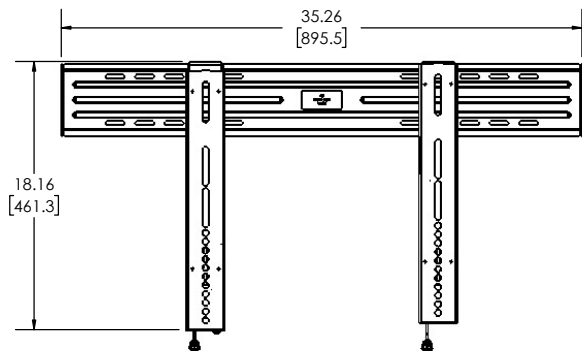

## Large Low Profile 6805-002370

THE INFORMATION AND DESIGNS CONTAINED IN THIS DRAWING ARE CONFIDENTIAL AND THE PROPRIETARY PROPERTY OF MILESTONE AV TECHNOLOGIES NEITHER THIS DESIGN NOR ANY INFORMATION CONTAINED IN THIS DRAWING MAY BE REPRODUCED OR DISCLOSED TO OTHERS WITHOUT THE EXPRESS WRITTEN CONSENT OF MILESTONE AV TECHNOLOGIES. 本图纸所包含的信息和设计均系 Milestone 机密和知识产权, 本图纸包含的设计和信在未经 Milestone 允许情况下均不得复制或泄露

# LL11 CUTSHEET 6805-002370