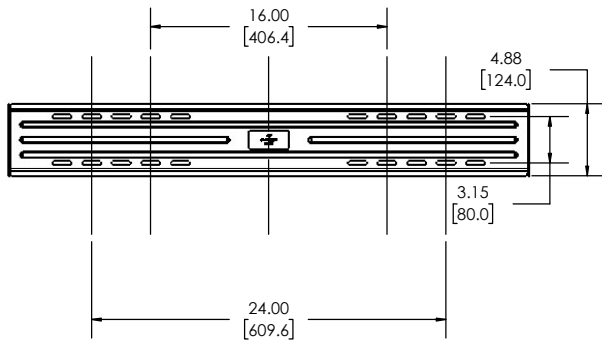

## Large Low Profile 6805-002370

THE INFORMATION AND DESIGNS CONTAINED IN THIS DRAWING ARE CONFIDENTIAL AND THE PROPRIETARY PROPERTY OF MILESTONE AV TECHNOLOGIES NEITHER THIS DESIGN NOR ANY INFORMATION CONTAINED IN THIS DRAWING MAY BE REPRODUCED OR DISCLOSED TO OTHERS WITHOUT THE EXPRESS WRITTEN CONSENT OF MILESTONE AV TECHNOLOGIES. 本图纸所包含的信息和设计均系 Milestone 机密和知识产权, 本图纸包含的设计和信在未经 Milestone 允许情况下均不得复制或泄露

# LL11 CUTSHEET 6805-002370