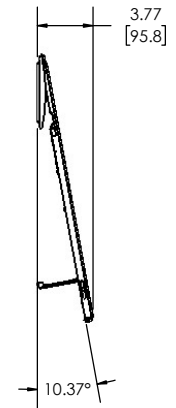

## Large Low Profile 6805-002370

THE INFORMATION AND DESIGNS CONTAINED IN THIS DRAWING ARE CONFIDENTIAL AND THE PROPRIETARY PROPERTY OF MILESTONE AV TECHNOLOGIES NEITHER THIS DESIGN NOR ANY INFORMATION CONTAINED IN THIS DRAWING MAY BE REPRODUCED OR DISCLOSED TO OTHERS WITHOUT THE EXPRESS WRITTEN CONSENT OF MILESTONE AV TECHNOLOGIES. 本图纸所包含的信息和设计均系 Milestone 机密和知识产权, 本图纸包含的设计和信在未经 Milestone 允许情况下均不得复制或泄露

# LL11 CUTSHEET 6805-002370