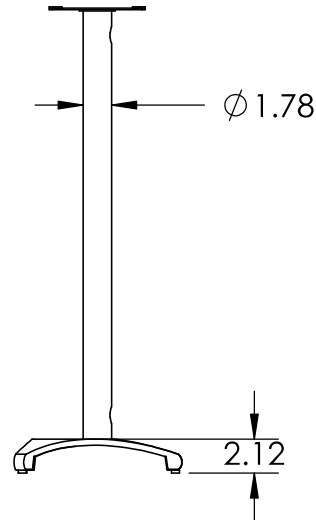

Maximum Speaker Capacity 25lbs (9.3kg)

Model	Height (in)
EF20	20
EF24	24
EF28	28

	NAME	DATE	<b>SANUS SYSTEMS</b> TITLE: <b>EF20, EF24, EF28</b>
DRAWN	NAS	9/27/05	
CHECKED			
ENG APPR.			
MFG APPR.			
Q.A.			
PROPRIETARY AND CONFIDENTIAL THE INFORMATION CONTAINED IN THIS DRAWING IS THE SOLE PROPERTY OF SANUS SYSTEMS. ANY REPRODUCTION IN PART OR AS A WHOLE WITHOUT THE WRITTEN PERMISSION OF SANUS SYSTEMS IS PROHIBITED.			Euro Foundations
SCALE: 1:12		SHEET 1 OF 1	