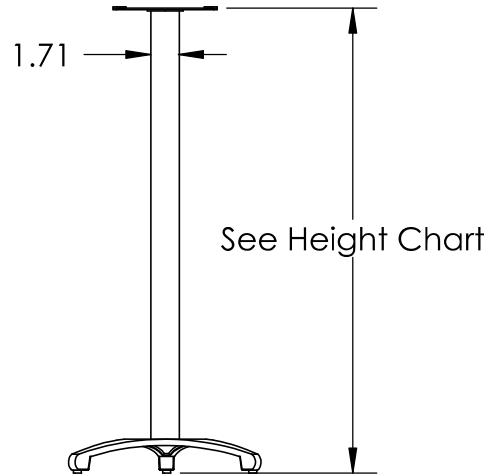

Maximum Speaker Capacity 25lbs (9.3kg)

Model	Height (in)
EF20	20
EF24	24
EF28	28

	NAME	DATE	<b>SANUS SYSTEMS</b> TITLE: <b>EF20, EF24, EF28</b>
DRAWN	NAS	9/27/05	
CHECKED			
ENG APPR.			
MFG APPR.			
Q.A.			
PROPRIETARY AND CONFIDENTIAL THE INFORMATION CONTAINED IN THIS DRAWING IS THE SOLE PROPERTY OF SANUS SYSTEMS. ANY REPRODUCTION IN PART OR AS A WHOLE WITHOUT THE WRITTEN PERMISSION OF SANUS SYSTEMS IS PROHIBITED.			Euro Foundations
SCALE: 1:12		SHEET 1 OF 1	