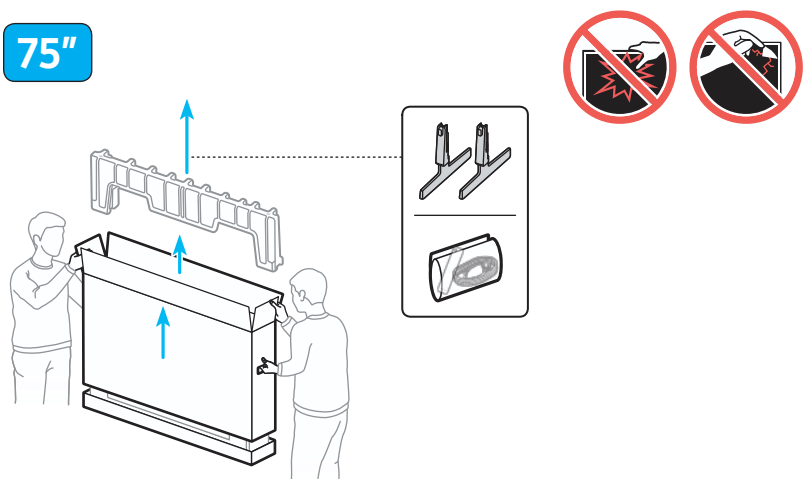

# Unpacking and Installation Guide

Remote Control /  
Battery (AAA) x2

Power Cable

Simple User Guide /  
Remote control guide /  
Regulatory Guide

Scan this QR code with your smart phone to see helpful videos.

BN68-20949A-00

**1**

**43"- 58"**

**65"- 70"**

**75"**

**85"**

**2**

**43"- 70"**

**75"- 85"**

**3**

**43"- 70"**

75"-85"

	A	B	C	D	E	F	G	H
43U7***F 43U8***F	37.7 inches (957.8 mm)	22.0 inches (558.8 mm)	3.0 inches (76.3 mm)	24.0 inches (609.0 mm)	6.2 inches (157.0 mm)	42.5 inches	14.1 lbs (6.4 kg)	14.6 lbs (6.6 kg)
50U7***F 50U8***F	43.7 inches (1110.8 mm)	25.3 inches (643.8 mm)	3.0 inches (76.4 mm)	27.4 inches (695.1 mm)	7.8 inches (199.0 mm)	49.5 inches	17.6 lbs (8.0 kg)	18.3 lbs (8.3 kg)
55U7***F 55U8***F	48.2 inches (1224.6 mm)	27.9 inches (707.8 mm)	3.0 inches (76.6 mm)	29.9 inches (759.1 mm)	7.8 inches (199.0 mm)	54.6 inches	24.9 lbs (11.3 kg)	25.6 lbs (11.6 kg)
58U7***F 58U8***F	50.6 inches (1285.7 mm)	29.5 inches (749.0 mm)	3.0 inches (76.8 mm)	31.5 inches (800.2 mm)	8.7 inches (222.0 mm)	57.5 inches	26.5 lbs (12.0 kg)	27.1 lbs (12.3 kg)
65U7***F 65U8***F	56.9 inches (1444.1 mm)	32.7 inches (831.2 mm)	3.0 inches (76.8 mm)	34.7 inches (882.2 mm)	8.7 inches (222.0 mm)	64.5 inches	31.3 lbs (14.2 kg)	32.0 lbs (14.5 kg)
70U7***F 70U8***F	61.7 inches (1567.2 mm)	34.5 inches (875.5 mm)	3.0 inches (77.2 mm)	36.4 inches (925.8 mm)	11.0 inches (280.0 mm)	69.5 inches	41.9 lbs (19.0 kg)	42.8 lbs (19.4 kg)
75U7***F 75U8***F	65.7 inches (1668.1 mm)	37.7 inches (957.8 mm)	3.0 inches (77.0 mm)	39.6 inches (1005.9 mm)	11.0 inches (280.0 mm)	74.5 inches	49.4 lbs (22.4 kg)	50.3 lbs (22.8 kg)
85U7***F 85U8***F	74.4 inches (1889.9 mm)	42.7 inches (1083.5 mm)	3.0 inches (77.0 mm)	44.6 inches (1132.8 mm)	12.8 inches (326.0 mm)	84.5 inches	63.3 lbs (28.7 kg)	64.4 lbs (29.2 kg)