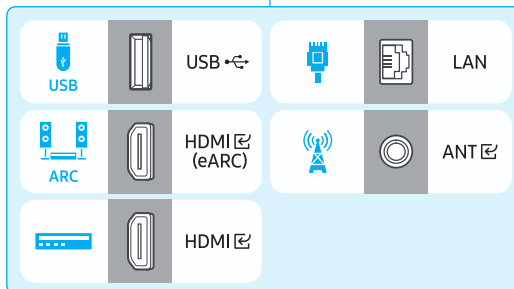

Remote Control /
Battery (AAA) x2

Power Cable

Simple User Guide /
Remote control guide /
Regulatory Guide

Scan this QR code with your smart phone to see helpful videos.

BN68-20949A-00