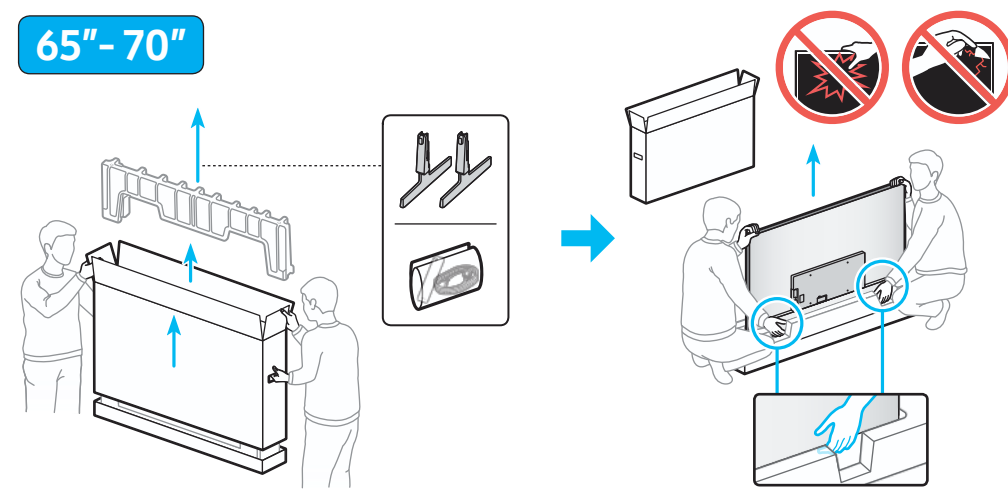

# Unpacking and Installation Guide

Remote Control /  
Battery (AAA) x2

Power Cable

Simple User Guide /  
Remote control guide /  
Regulatory Guide

Scan this QR code with your smart phone to see helpful videos.

BN68-20949A-00

**1**

**43"- 58"**

**65"- 70"**

**75"**

**85"**

**2**

**43"- 70"**