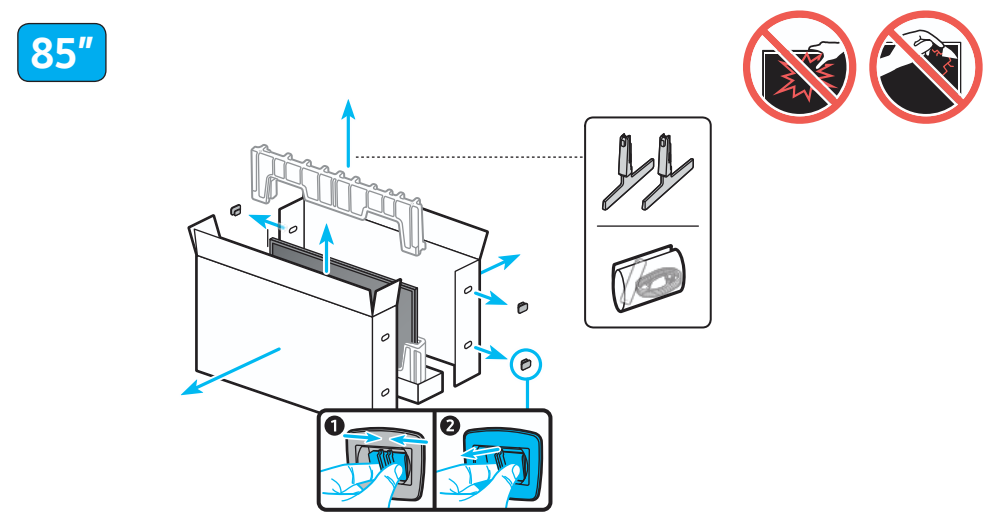

# Unpacking and Installation Guide

Remote Control /  
Battery (AAA) x2

Power Cable

Simple User Guide /  
Remote control guide /  
Regulatory Guide

Scan this QR code with your smart phone to see helpful videos.

BN68-20949A-00

**1**

**43"- 58"**

**65"- 70"**

**75"**

**85"**

**2**

**43"- 70"**