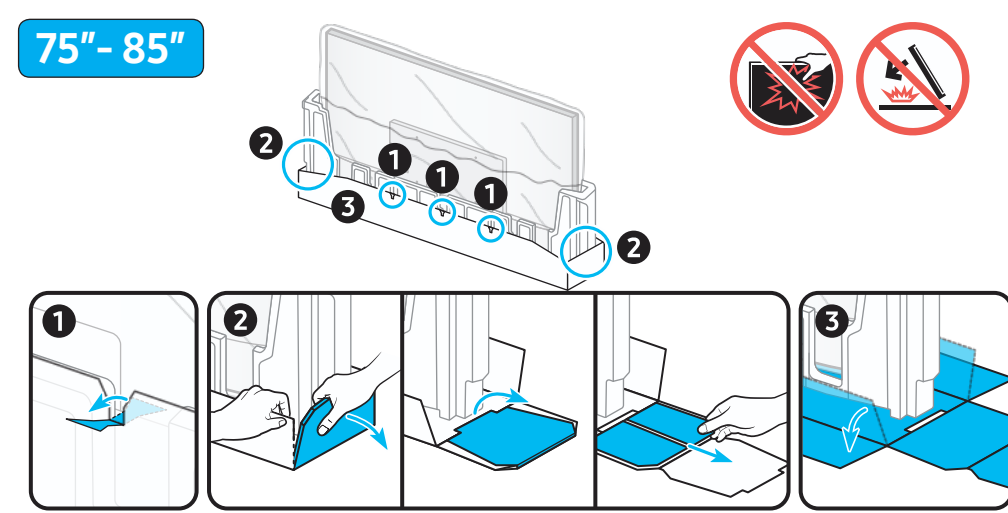

SAMSUNG

Unpacking and Installation Guide

Remote Control /
Battery (AAA) x2

Power Cable

Simple User Guide /
Remote control guide /
Regulatory Guide

Scan this QR code with your smart phone to see helpful videos.

BN68-20949A-00

1

43"- 58"

65"- 70"

75"

85"

2

43"- 70"

75"- 85"

3

43"- 70"