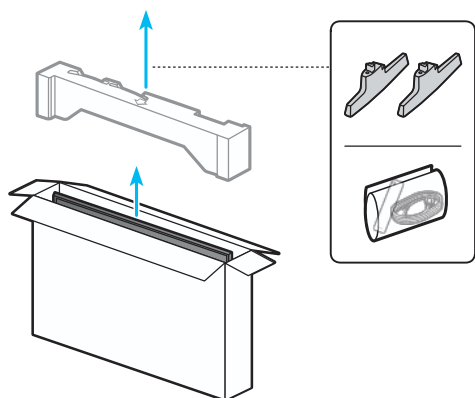

SAMSUNG

Unpacking and Installation Guide

Scan this QR code with your smart phone to see helpful videos.

BN68-20947A-01

1

2

3

4

5

	A	B	C	D	E	F	G	H
32H5***F	28.9 inches (733.2 mm)	17.3 inches (438.9 mm)	2.8 inches (72.2 mm)	17.8 inches (451.8 mm)	4.6 inches (117.3 mm)	31.5 inches	8.4 lbs (3.8 kg)	8.4 lbs (3.8 kg)
32F6***F	28.9 inches (732.9 mm)	17.3 inches (438.7 mm)	2.9 inches (73.2 mm)	17.8 inches (451.5 mm)	4.6 inches (117.3 mm)	31.5 inches	8.4 lbs (3.8 kg)	8.6 lbs (3.9 kg)
40F6***F	35.7 inches (906.3 mm)	20.4 inches (519.3 mm)	2.9 inches (74.8 mm)	21.5 inches (546.0 mm)	6.2 inches (157.6 mm)	39.5 inches	12.8 lbs (5.8 kg)	13.0 lbs (5.9 kg)

*: 0-9, A-Z

	VESA A x B (mm)	C (mm)	D	E x 4	F (mm)	G (inches)	H (inches)	I (inches)
32H5***F	200 x 200	21-23	C + ★	M8	1.25	4.8	10.5	4.6
32F6***F						4.8	10.5	4.6
40F6***F						6.2	13.9	6.4

*: 0-9, A-Z

★: Wall-Mount Bracket