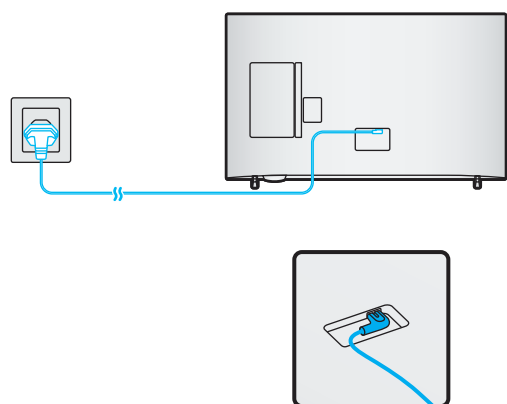

SAMSUNG

Unpacking and Installation Guide

Scan this QR code with your smart phone to see helpful videos.

BN68-20947A-01

1

2

3

4

5

	A	B	C	D	E	F	G	H
32H5***F	28.9 inches (733.2 mm)	17.3 inches (438.9 mm)	2.8 inches (72.2 mm)	17.8 inches (451.8 mm)	4.6 inches (117.3 mm)	31.5 inches	8.4 lbs (3.8 kg)	8.4 lbs (3.8 kg)
32F6***F	28.9 inches (732.9 mm)	17.3 inches (438.7 mm)	2.9 inches (73.2 mm)	17.8 inches (451.5 mm)	4.6 inches (117.3 mm)	31.5 inches	8.4 lbs (3.8 kg)	8.6 lbs (3.9 kg)
40F6***F	35.7 inches (906.3 mm)	20.4 inches (519.3 mm)	2.9 inches (74.8 mm)	21.5 inches (546.0 mm)	6.2 inches (157.6 mm)	39.5 inches	12.8 lbs (5.8 kg)	13.0 lbs (5.9 kg)

*: 0-9, A-Z

	VESA A x B (mm)	C (mm)	D	E x 4	F (mm)	G (inches)	H (inches)	I (inches)
32H5***F	200 x 200	21-23	C + ★	M8	1.25	4.8	10.5	4.6
32F6***F						4.8	10.5	4.6
40F6***F						6.2	13.9	6.4

*: 0-9, A-Z

★: Wall-Mount Bracket