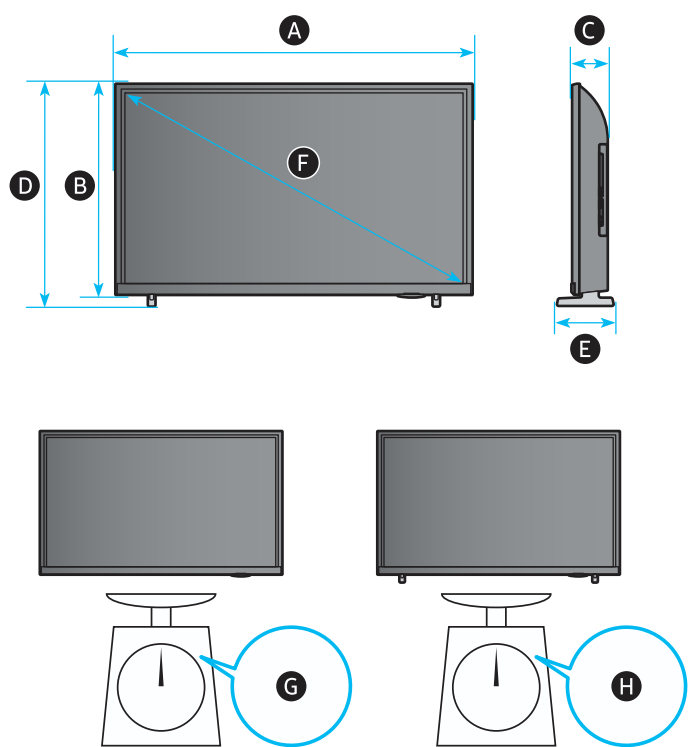

SAMSUNG

Unpacking and Installation Guide

Scan this QR code with your smart phone to see helpful videos.

BN68-20947A-01

1

2

3

4

5

	A	B	C	D	E	F	G	H
32H5***F	28.9 inches (733.2 mm)	17.3 inches (438.9 mm)	2.8 inches (72.2 mm)	17.8 inches (451.8 mm)	4.6 inches (117.3 mm)	31.5 inches	8.4 lbs (3.8 kg)	8.4 lbs (3.8 kg)
32F6***F	28.9 inches (732.9 mm)	17.3 inches (438.7 mm)	2.9 inches (73.2 mm)	17.8 inches (451.5 mm)	4.6 inches (117.3 mm)	31.5 inches	8.4 lbs (3.8 kg)	8.6 lbs (3.9 kg)
40F6***F	35.7 inches (906.3 mm)	20.4 inches (519.3 mm)	2.9 inches (74.8 mm)	21.5 inches (546.0 mm)	6.2 inches (157.6 mm)	39.5 inches	12.8 lbs (5.8 kg)	13.0 lbs (5.9 kg)

*: 0-9, A-Z

	VESA A x B (mm)	C (mm)	D	E x 4	F (mm)	G (inches)	H (inches)	I (inches)
32H5***F	200 x 200	21-23	C + ★	M8	1.25	4.8	10.5	4.6
32F6***F						4.8	10.5	4.6
40F6***F						6.2	13.9	6.4

*: 0-9, A-Z

★: Wall-Mount Bracket