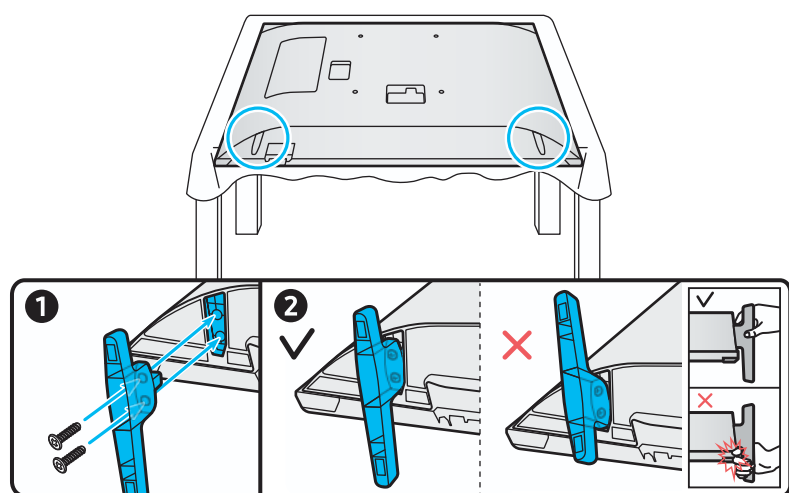

SAMSUNG

Unpacking and Installation Guide

Scan this QR code with your smart phone to see helpful videos.

BN68-20947A-01

1

2

3

4

5

	A	B	C	D	E	F	G	H
32H5***F	28.9 inches (733.2 mm)	17.3 inches (438.9 mm)	2.8 inches (72.2 mm)	17.8 inches (451.8 mm)	4.6 inches (117.3 mm)	31.5 inches	8.4 lbs (3.8 kg)	8.4 lbs (3.8 kg)
32F6***F	28.9 inches (732.9 mm)	17.3 inches (438.7 mm)	2.9 inches (73.2 mm)	17.8 inches (451.5 mm)	4.6 inches (117.3 mm)	31.5 inches	8.4 lbs (3.8 kg)	8.6 lbs (3.9 kg)
40F6***F	35.7 inches (906.3 mm)	20.4 inches (519.3 mm)	2.9 inches (74.8 mm)	21.5 inches (546.0 mm)	6.2 inches (157.6 mm)	39.5 inches	12.8 lbs (5.8 kg)	13.0 lbs (5.9 kg)

*: 0-9, A-Z

	VESA A x B (mm)	C (mm)	D	E x 4	F (mm)	G (inches)	H (inches)	I (inches)
32H5***F	200 x 200	21-23	C + ★	M8	1.25	4.8	10.5	4.6
32F6***F						4.8	10.5	4.6
40F6***F						6.2	13.9	6.4

*: 0-9, A-Z

★: Wall-Mount Bracket