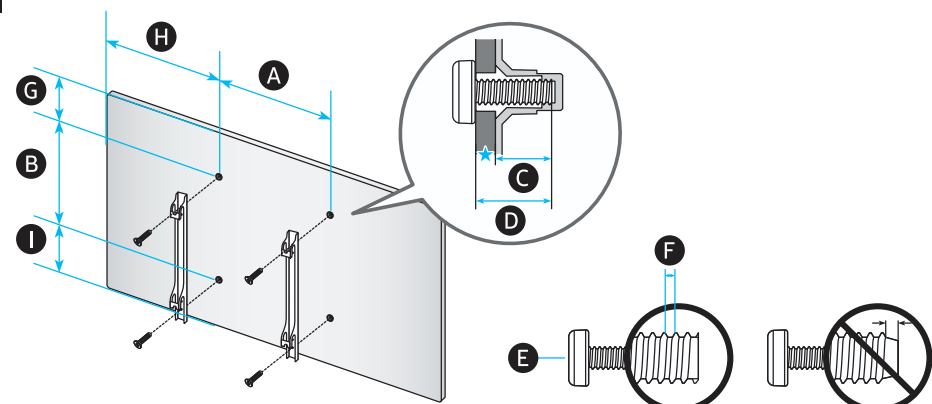

SAMSUNG

Unpacking and Installation Guide

Scan this QR code with your smart phone to see helpful videos.

BN68-20947A-01

1

2

3

4

5

	A	B	C	D	E	F	G	H
32H5***F	28.9 inches (733.2 mm)	17.3 inches (438.9 mm)	2.8 inches (72.2 mm)	17.8 inches (451.8 mm)	4.6 inches (117.3 mm)	31.5 inches	8.4 lbs (3.8 kg)	8.4 lbs (3.8 kg)
32F6***F	28.9 inches (732.9 mm)	17.3 inches (438.7 mm)	2.9 inches (73.2 mm)	17.8 inches (451.5 mm)	4.6 inches (117.3 mm)	31.5 inches	8.4 lbs (3.8 kg)	8.6 lbs (3.9 kg)
40F6***F	35.7 inches (906.3 mm)	20.4 inches (519.3 mm)	2.9 inches (74.8 mm)	21.5 inches (546.0 mm)	6.2 inches (157.6 mm)	39.5 inches	12.8 lbs (5.8 kg)	13.0 lbs (5.9 kg)

*: 0-9, A-Z

	VESA A x B (mm)	C (mm)	D	E x 4	F (mm)	G (inches)	H (inches)	I (inches)
32H5***F	200 x 200	21-23	C + ★	M8	1.25	4.8	10.5	4.6
32F6***F						4.8	10.5	4.6
40F6***F						6.2	13.9	6.4

*: 0-9, A-Z

★: Wall-Mount Bracket