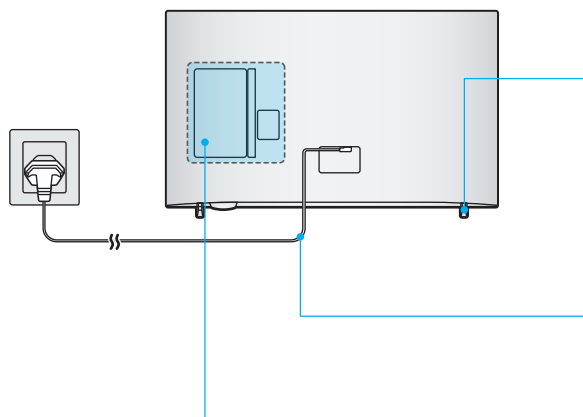

SAMSUNG

Unpacking and Installation Guide

Scan this QR code with your smart phone to see helpful videos.

BN68-20947A-01

1

2

3

4

5

	A	B	C	D	E	F	G	H
32H5***F	28.9 inches (733.2 mm)	17.3 inches (438.9 mm)	2.8 inches (72.2 mm)	17.8 inches (451.8 mm)	4.6 inches (117.3 mm)	31.5 inches	8.4 lbs (3.8 kg)	8.4 lbs (3.8 kg)
32F6***F	28.9 inches (732.9 mm)	17.3 inches (438.7 mm)	2.9 inches (73.2 mm)	17.8 inches (451.5 mm)	4.6 inches (117.3 mm)	31.5 inches	8.4 lbs (3.8 kg)	8.6 lbs (3.9 kg)
40F6***F	35.7 inches (906.3 mm)	20.4 inches (519.3 mm)	2.9 inches (74.8 mm)	21.5 inches (546.0 mm)	6.2 inches (157.6 mm)	39.5 inches	12.8 lbs (5.8 kg)	13.0 lbs (5.9 kg)

*: 0-9, A-Z

	VESA A x B (mm)	C (mm)	D	E x 4	F (mm)	G (inches)	H (inches)	I (inches)
32H5***F	200 x 200	21-23	C + ★	M8	1.25	4.8	10.5	4.6
32F6***F						4.8	10.5	4.6
40F6***F						6.2	13.9	6.4

*: 0-9, A-Z

★: Wall-Mount Bracket