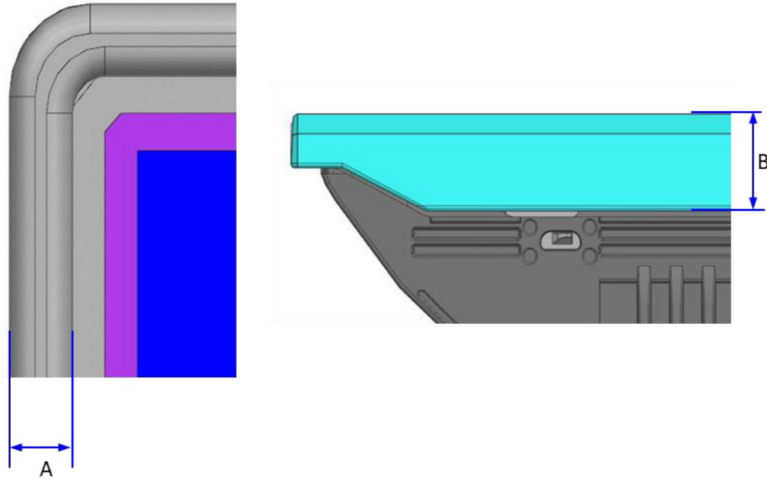

## U8000F Cover and Rear-View Dimensions

	U8000F							
	43"	50"	55"	58"	65"	70"	75"	85"
<b>WALL MOUNT(AXD)</b>	200 * 200	200 * 200	200 * 200	200 * 200	200 * 200	400 * 300	400 * 300	400 * 300
<b>B</b>	378.9	455.4	512.3	548.8	622.0	583.6	634.1	745.0
<b>C</b>	145.5	210.5	274.2	311.8	398.0	365.3	448.1	573.4
<b>E</b>	213.2	233.3	233.5	237.1	233.2	210.2	210.2	210.2
<b>X</b>	957.8	1110.8	1224.6	1285.7	1444.1	1567.2	1668.1	1889.9
<b>Y</b>	558.8	643.8	707.8	749.0	831.2	875.5	957.8	1083.5
<b>Screw Depth</b>	23-25	23-25	23-25	23-25	23-25	10-12	10-12	10-12

※ X,Y  
1) SET's Outermost. ( C/Rear )  
\* E , Y : From LOGO

*SAMSUNG IS NOT RESPONSIBLE FOR INACCURACIES. FOR CRITICAL INSTALLATIONS, IT IS STRONGLY RECOMMENDED TO CONFIRM ALL MEASURES BY USING AN ACTUAL SAMPLE MODEL INTENDED FOR A SPECIFIC INSTALLATION.*

# U8000F

*\*Dimensions in millimeters (+ / - 0.1 mm)*

**U8000F Bezel Dimensions**

	U8000F															
	43"		50"		55"		58"		65"		70"		75"		85"	
	T/L/R	Bottom	T/L/R	Bottom	T/L/R	Bottom	T/L/R	Bottom	T/L/R	Bottom	T/L/R	Bottom	T/L/R	Bottom	T/L/R	Bottom
<b>A</b>	1.4	16.9	1.5	15.7	1.5	15.7	1.8	15.8	1.8	15.7	1.9	16.8	2.0	17.0	2.0	17.5
<b>B</b>	7.9	17.2	8.0	17.3	8.0	17.3	8.2	17.4	8.2	17.4	8.6	17.6	8.4	17.4	8.4	17.4