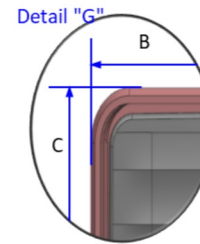

U8000F

*Dimensions in millimeters (+ / - 0.1 mm)

U8000F Cover and Rear-View Dimensions

	U8000F							
	43"	50"	55"	58"	65"	70"	75"	85"
WALL MOUNT(AXD)	200 * 200	200 * 200	200 * 200	200 * 200	200 * 200	400 * 300	400 * 300	400 * 300
B	378.9	455.4	512.3	548.8	622.0	583.6	634.1	745.0
C	145.5	210.5	274.2	311.8	398.0	365.3	448.1	573.4
E	213.2	233.3	233.5	237.1	233.2	210.2	210.2	210.2
X	957.8	1110.8	1224.6	1285.7	1444.1	1567.2	1668.1	1889.9
Y	558.8	643.8	707.8	749.0	831.2	875.5	957.8	1083.5
Screw Depth	23-25	23-25	23-25	23-25	23-25	10-12	10-12	10-12

※ X,Y
1) SET's Outermost. (C/Rear)
* E , Y : From LOGO

SAMSUNG IS NOT RESPONSIBLE FOR INACCURACIES. FOR CRITICAL INSTALLATIONS, IT IS STRONGLY RECOMMENDED TO CONFIRM ALL MEASURES BY USING AN ACTUAL SAMPLE MODEL INTENDED FOR A SPECIFIC INSTALLATION.