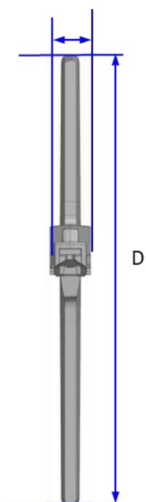

U8000F

*Dimensions in millimeters (+ / - 0.1 mm)

U8000F Stand Dimensions

	U8000F				
	43"	50" / 55"	58" / 65"	70" / 75"	85"
STAND (W*H*D)	25.0 * 161.6 * 157.0	25.0 * 167.0 * 199.0	25 * 173.7 * 222.0	25 * 183.6 * 280.0	25 * 201.4 * 326

Distance Between Feet