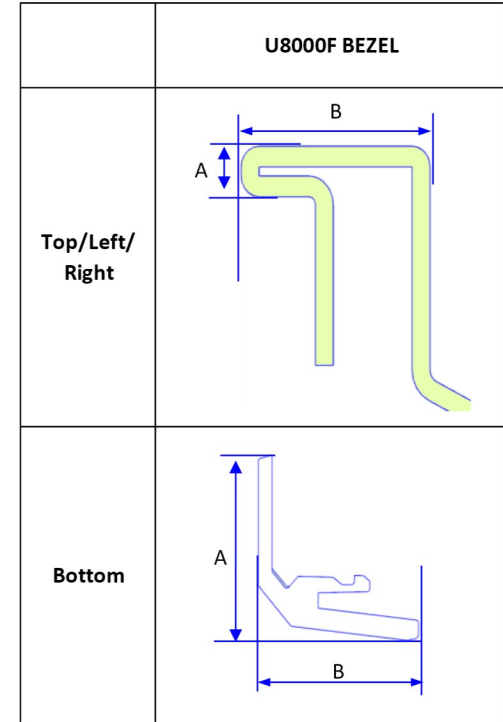

## U8000F Cover and Rear-View Dimensions

	U8000F							
	43"	50"	55"	58"	65"	70"	75"	85"
<b>WALL MOUNT(AXD)</b>	200 * 200	200 * 200	200 * 200	200 * 200	200 * 200	400 * 300	400 * 300	400 * 300
<b>B</b>	378.9	455.4	512.3	548.8	622.0	583.6	634.1	745.0
<b>C</b>	145.5	210.5	274.2	311.8	398.0	365.3	448.1	573.4
<b>E</b>	213.2	233.3	233.5	237.1	233.2	210.2	210.2	210.2
<b>X</b>	957.8	1110.8	1224.6	1285.7	1444.1	1567.2	1668.1	1889.9
<b>Y</b>	558.8	643.8	707.8	749.0	831.2	875.5	957.8	1083.5
<b>Screw Depth</b>	23-25	23-25	23-25	23-25	23-25	10-12	10-12	10-12

※ X,Y  
1) SET's Outermost. ( C/Rear )  
\* E , Y : From LOGO

*SAMSUNG IS NOT RESPONSIBLE FOR INACCURACIES. FOR CRITICAL INSTALLATIONS, IT IS STRONGLY RECOMMENDED TO CONFIRM ALL MEASURES BY USING AN ACTUAL SAMPLE MODEL INTENDED FOR A SPECIFIC INSTALLATION.*

# U8000F

*\*Dimensions in millimeters (+ / - 0.1 mm)*

**U8000F Bezel Dimensions**

	U8000F															
	43"		50"		55"		58"		65"		70"		75"		85"	
	T/L/R	Bottom	T/L/R	Bottom	T/L/R	Bottom	T/L/R	Bottom	T/L/R	Bottom	T/L/R	Bottom	T/L/R	Bottom	T/L/R	Bottom
<b>A</b>	1.4	16.9	1.5	15.7	1.5	15.7	1.8	15.8	1.8	15.7	1.9	16.8	2.0	17.0	2.0	17.5
<b>B</b>	7.9	17.2	8.0	17.3	8.0	17.3	8.2	17.4	8.2	17.4	8.6	17.6	8.4	17.4	8.4	17.4

*\*Dimensions in millimeters (+ / - 0.1 mm)*