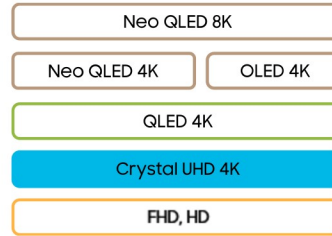

CLASS HIERARCHY

SIZE CLASS

85"	UN85U8000FFXZA
75"	UN75U8000FFXZA
60"	UN70U8000FFXZA
65"	UN65U8000FFXZA
58"	UN58U8000FFXZA
55"	UN55U8000FFXZA
50"	UN50U8000FFXZA
43"	UN43U8000FFXZA

With elegant metal housing, this essential 4K TV delivers an element of style along with a crisp and vibrant picture. Take advantage of more than 2700 free channels on Samsung TV Plus¹ and enjoy peace of mind as our proprietary triple-layer security protects your personal data².

MODELS

MODEL: UN58U8000F
ORDER CODE: UN58U8000FFXZA

SCREEN SIZE CLASS: 58"

SCREEN DIAGONAL MEASUREMENT: 57.5"

UPC CODE: 887276948928

COUNTRY OF ORIGIN: MEXICO

DIMENSIONS (INCHES W X H X D):

- TV WITHOUT STAND: 50.6 X 29.5 X 3
- TV WITH STAND (LOWEST): 50.6 X 31.5 X 8.7
- SHIPPING: 55.9 X 33.3 X 5.3
- STAND FOOTPRINT: 1 X 6.8 X 8.7

WARRANTY: [CLICK HERE](#)

MODEL: UN50U8000F
ORDER CODE: UN50U8000FFXZA

SCREEN SIZE CLASS: 50"

SCREEN DIAGONAL MEASUREMENT: 49.5"

UPC CODE: 887276948904

COUNTRY OF ORIGIN: MEXICO

DIMENSIONS (INCHES W X H X D):

SCREEN DIAGONAL MEASUREMENT: 54.6"

UPC CODE: 887276948911

COUNTRY OF ORIGIN: MEXICO

DIMENSIONS (INCHES W X H X D):

- TV WITHOUT STAND: 48.2 X 27.9 X 3
- TV WITH STAND (LOWEST): 48.2 X 29.9 X 7.8
- SHIPPING: 53.3 X 31.9 X 5
- STAND FOOTPRINT: 1 X 6.6 X 7.8