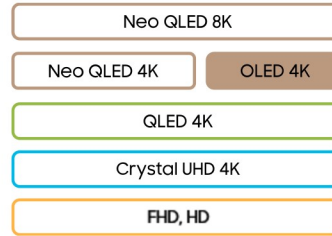

CLASS HIERARCHY

SIZE CLASS

83"	QN83S95F
77"	QN77S95F
65"	QN65S95F
55"	QN55S95F

Lorem ipsum dolor sit amet, consectetur adipiscing elit, sed do eiusmod tempor incididunt ut labore et dolore magna aliqua.

TOP 10 KEY FEATURES

1. NQ4 AI Gen3 Processor
2. Glare Free
3. OLED HDR Pro
4. Motion Xcelerator 165Hz
5. 4K AI Upscaling Pro
6. Auto HDR Remastering
7. Dolby Atmos and Object Tracking Sound+
8. Active Voice Amplifier Pro and Adaptive Sound Pro
9. Endless Free Content / Samsung Tizen OS
10. AI Motion Enhancer Pro

PICTURE (PANEL)

- Display Type: OLED
- Refresh Rate: 120Hz (Up to 4K 165Hz)
- Lighting Technology: Self-illuminating pixels
- Display Resolution: 4K (3,840 x 2,160)
- Anti Reflection: OLED Glare Free
- Viewing Angle: Ultra Viewing Angle
- Dimming Technology: N/A

PICTURE (PROCESSING)

- Processor: NQ4 AI Gen3 Processor
- Upscaling: 4K AI Upscaling Pro¹
- Variable Refresh Rate (VRR): Yes
- Motion Handling²: Motion Xcelerator 165Hz
- Contrast Enhancer: Real Depth Enhancer
- Object Motion Enhancing: AI Motion Enhancer Pro
- Color: Color Booster Pro
- HDR (High Dynamic Range): OLED HDR Pro
- HDR10+: Yes (Adaptive/Gaming)
- Auto HDR Remastering: Yes
- Adaptive Picture: Yes
- Supersize Picture Enhancer: N/A

AUDIO

- Speaker Type: 4.2.2CH
- Output Power: 70W
- Dolby Atmos: Yes
- Object Tracking Sound (OTS): OTS+
- Q-Symphony: Pro
- Active Voice Amplifier (AVA): AVA Pro
- Adaptive Sound: Pro
- Bluetooth Audio: Yes
- 360 Audio: Yes

DESIGN

- TV Design: Infinity One
- Bezel Type: 4 Bezel-less
- Front Color: Graphite Black
- Stand Type: Slim OC Stand
- Stand Color: Titan Black
- Adjustable Stand: N/A

CONNECTIVITY

- Wi-Fi: Yes (Wi-Fi 5)
- Bluetooth: Yes (BT5.3)
- One Connect Box: Yes
- HDMI Input: 4³
- HDMI Maximum Input Rate: 4K 165Hz (For HDMI 1/2/3/4)
- HDMI Audio Return Channel: eARC
- HDMI-CEC: Yes
- USB Ports: 3 x USB-A, 1 x USB-C
- Ethernet (LAN): 1
- Digital Audio Out (Optical): 1
- RF Connection: 1
- RS-232C Input: 1

SAMSUNG VISION AI⁴

- Live Translate: Yes
- Click to Search: Yes
- Generative Wallpaper: N/A
- Pet & Family Care: Yes
- Home Insight: Yes
- Universal Gesture/Quick Control: Yes

TV ART FEATURES

- Art Mode: N/A
- Art Store: Yes⁴

SMART TV FEATURES⁵

- Operating System: Samsung Tizen OS
- AI TV: Samsung Vision AI⁴
- Free Ad Supported TV: Samsung TV Plus
- Smart Home Connectivity: SmartThings, Matter, IoT- Sensor Functionality⁵
- Smart Assistants (Built-In): Bixby, Alexa
- Smart Assistants (Works with): Google Assistant
- Far-Field Voice Interactions: Yes
- Web Browser: Yes
- Samsung Health: Yes⁶
- Multi Device Experience: TV to Mobile, Mobile to TV, TV initiate mirroring, Sound Mirroring, Wireless TV On, Tap View
- Multi-View: Up to 2 Videos
- Ambient Mode: Yes
- Buds Auto Switch: Yes
- Works with Apple Airplay: Yes
- Works with Google Cast: Yes
- Daily+: Yes
- Daily Board: Voice/User Detection
- Workout Tracker: Yes
- Karaoke Mic: Yes
- Multi-Control: Yes
- ConnecTime: Yes
- Screen Vitals: Yes
- Storage Share: Yes

GAMING