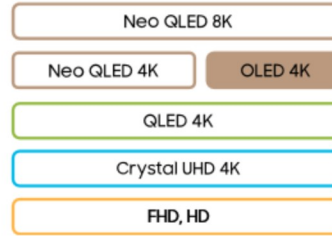

CLASS HIERARCHY

SIZE CLASS

83"	QN83S90F
77"	QN77S90F
65"	QN65S90F
55"	QN55S90F
48"	QN48S90F
42"	QN42S90F

Our fastest 4K processor powers Samsung Vision AI^{1,2} to upscale your content³, while powerful brightness and deep contrast deliver a phenomenal Pantone® Validated picture. Whether you're streaming or gaming, motion enhancement delivers ultra-smooth action with virtually no lagging or blur.

TOP 10 KEY FEATURES

1. NQ4 AI Gen3 Processor³
2. 4K AI Upscaling Pro³
3. OLED HDR⁴
4. Motion Xcelerator 144Hz⁵
5. AI Motion Enhancer Pro⁶
6. Auto HDR Remastering
7. Dolby Atmos and Object Tracking Sound Lite
8. Active Voice Amplifier Pro and Adaptive Sound Pro
9. Endless Free Content / One UI Tizen⁷
10. AI Customization Mode⁸

PICTURE (PANEL)

- Display Type: OLED
- Refresh Rate: 120Hz (Up to 4K 144Hz)
- Lighting Technology: Self-illuminating pixels
- Display Resolution: 4K (3,840 x 2,160)
- Anti Reflection: Yes
- Viewing Angle: Ultra Viewing Angle
- Dimming Technology: N/A

WARRANTY: [CLICK HERE](#)

MODEL: QN42S90F
ORDER CODE: QN42S90FAEXZA

SCREEN SIZE CLASS: 42"

SCREEN DIAGONAL MEASUREMENT: 41.5"

UPC CODE: 887276946061

COUNTRY OF ORIGIN: MEXICO

DIMENSIONS (INCHES W X H X D):

- TV WITHOUT STAND: 36.8 X 21.4 X 1.6
- TV WITH STAND (LOWEST): 36.8 X 23.9 X 8.1
- SHIPPING: 41.4 X 25.9 X 5.2
- STAND FOOTPRINT: 1.3 X 7.7 X 8.1
- DISTANCE BETWEEN STANDS (STANDARD): 24.4"