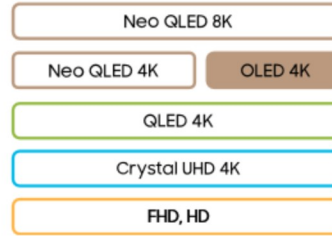

CLASS HIERARCHY

SIZE CLASS

83"	QN83S85F
77"	QN77S85F
65"	QN65S85F
55"	QN55S85F

Self-illuminating pixels deliver vibrant, expert-validated color and unmistakable OLED contrast enhanced by Samsung Vision AI¹. A flowing design complements the bold brightness and depth on-screen, and enhanced sound.

TOP 10 KEY FEATURES

1. NQ4 AI Gen2 Processor²
2. 4K AI Upscaling²
3. OLED HDR
4. Pantone Validated⁹
5. Contour Design
6. Motion Xcelerator 120Hz
7. Color Booster Pro³
8. Dolby Atmos and Object Tracking Sound Lite
9. Endless Free Content / One UI Tizen⁴
10. Active Voice Amplifier Pro and Adaptive Sound Pro

PICTURE (PANEL)

- Display Type: OLED
- Refresh Rate: 120Hz
- Lighting Technology: Self-illuminating pixels
- Display Resolution: 4K (3,840 x 2,160)
- Anti Reflection: Yes
- Viewing Angle: Ultra Viewing Angle
- Dimming Technology: N/A

DESIGN

- TV Design: Contour
- Bezel Type: 4 Bezel-less
- Front Color: Graphite Black
- Stand Type: Simple Linear
- Stand Color: Black
- Adjustable Stand: Yes (See next page)

CONNECTIVITY

- Wi-Fi: Yes (Wi-Fi 5)
- Bluetooth: Yes (BT5.3)
- One Connect Box: N/A
- HDMI Input: 4 Ports
- HDMI Maximum Input Rate: 4K120Hz (For HDMI 1/2/3/4)
- HDMI Audio Return Channel: eARC
- HDMI-CEC: Yes
- USB Ports: 2 x USB-A
- Ethernet (LAN): 1
- Digital Audio Out (Optical): 1
- RF Connection: 1
- RS-232C Input: 1