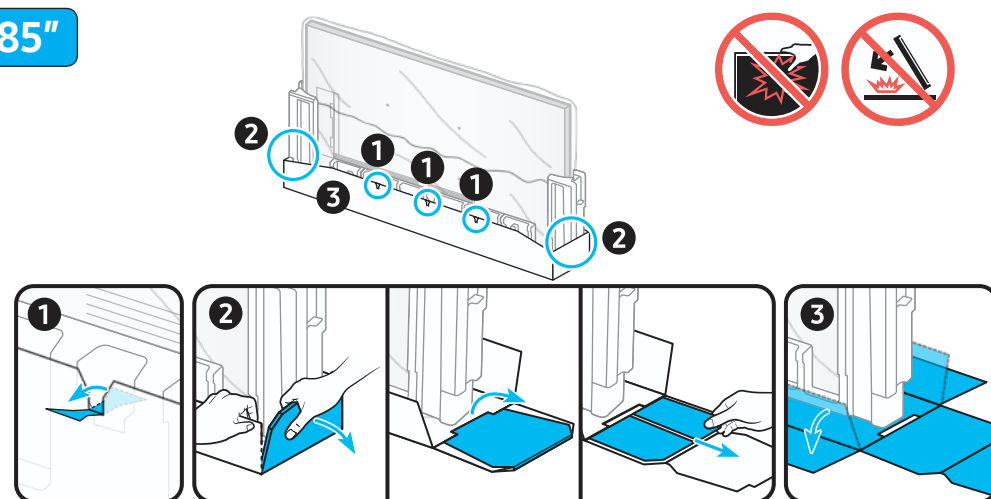

SAMSUNG

Unpacking and Installation Guide

USB	USB +	OPTICAL
ARC	HDMI (eARC)	LAN
	HDMI	ANT

Scan this QR code with your smart phone to see helpful videos.

1 55"

65"

75"

85"

2 55" - 65"

75" - 85"

3

4