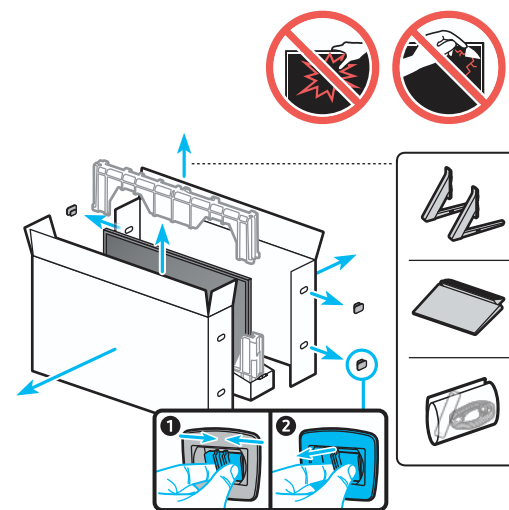

SAMSUNG

Unpacking and Installation Guide

USB	USB +	OPTICAL
ARC	HDMI (eARC)	LAN
	HDMI	ANT

Scan this QR code with your smart phone to see helpful videos.

1 55"

65"

75"

85"