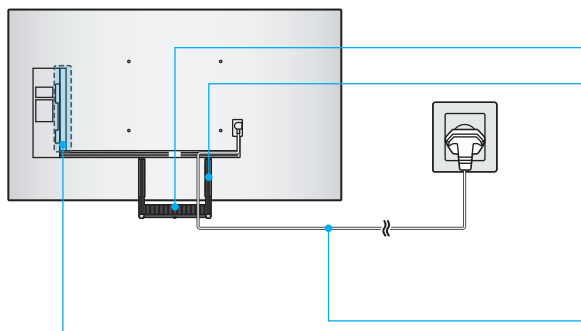

SAMSUNG

Unpacking and Installation Guide

USB	USB +	OPTICAL
ARC	HDMI (eARC)	LAN
	HDMI	ANT

Scan this QR code with your smart phone to see helpful videos.

1 55"

65"

75"

85"

2 55" - 65"

75" - 85"

3

4

4

75" - 85"

5

55" - 65"

* : 0-9, A-Z

	VESA A x B (mm)	C (mm)	D	E x 4	F (mm)	G (inches)	H (inches)	I (inches)
55QN7*F	200 x 200	11-13	C + ★	M8	1.25	10.5	20.3	9.4
65QN7*F	400 x 300					10.4	20.7	10.4
75QN7*F	400 x 400					10.2	25.1	11.7
85QN7*F	600 x 400					14.0	25.6	12.9
55QN8*F	200 x 200	17-19				8.2	20.2	11.6
65QN8*F	400 x 300					8.8	20.6	11.8
75QN8*F	400 x 400					8.3	25.0	13.5
85QN8*F	600 x 400					8.3	25.4	18.4