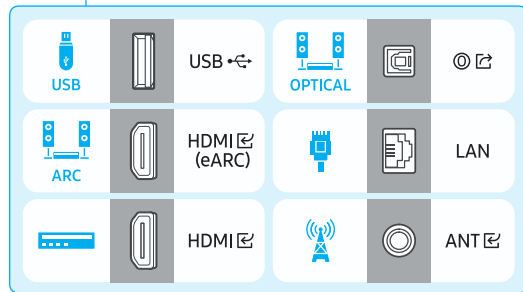

SAMSUNG

Unpacking and Installation Guide

Scan this QR code with your smart phone to see helpful videos.

	A	B	C	D	E	F	G	H
43QN9*D 43QN9*F	37.8 inches (960.8 mm)	22.0 inches (558.9 mm)	1.1 inches (26.9 mm)	24.4 inches (619.9 mm)	8.7 inches (220.0 mm)	42.5 inches	20.7 lbs (9.4 kg)	29.5 lbs (13.4 kg)
50QN9*D 50QN9*F	43.8 inches (1113.6 mm)	25.4 inches (644.1 mm)	1.1 inches (26.9 mm)	27.8 inches (705.4 mm)	8.7 inches (220.0 mm)	49.5 inches	29.8 lbs (13.5 kg)	38.8 lbs (17.6 kg)
55QN9*D 55QN9*F	48.3 inches (1227.4 mm)	27.8 inches (705.6 mm)	1.1 inches (26.9 mm)	30.2 inches (768.2 mm)	9.3 inches (237.0 mm)	54.6 inches	39.0 lbs (17.7 kg)	45.4 lbs (20.6 kg)
65QN9*D 65QN9*F	56.9 inches (1446.3 mm)	32.6 inches (828.7 mm)	1.1 inches (26.9 mm)	35.1 inches (891.3 mm)	10.7 inches (270.6 mm)	64.5 inches	53.4 lbs (24.2 kg)	60.6 lbs (27.5 kg)
75QN9*D 75QN9*F	65.7 inches (1670.0 mm)	37.7 inches (957.4 mm)	1.1 inches (27.7 mm)	40.0 inches (1017.2 mm)	11.9 inches (301.2 mm)	74.5 inches	75.2 lbs (34.1 kg)	87.5 lbs (39.7 kg)
85QN9*D 85QN9*F	74.5 inches (1892.2 mm)	42.6 inches (1081.9 mm)	1.1 inches (27.9 mm)	45.0 inches (1143.0 mm)	12.6 inches (321.3 mm)	84.5 inches	96.0 lbs (43.5 kg)	110.0 lbs (49.9 kg)