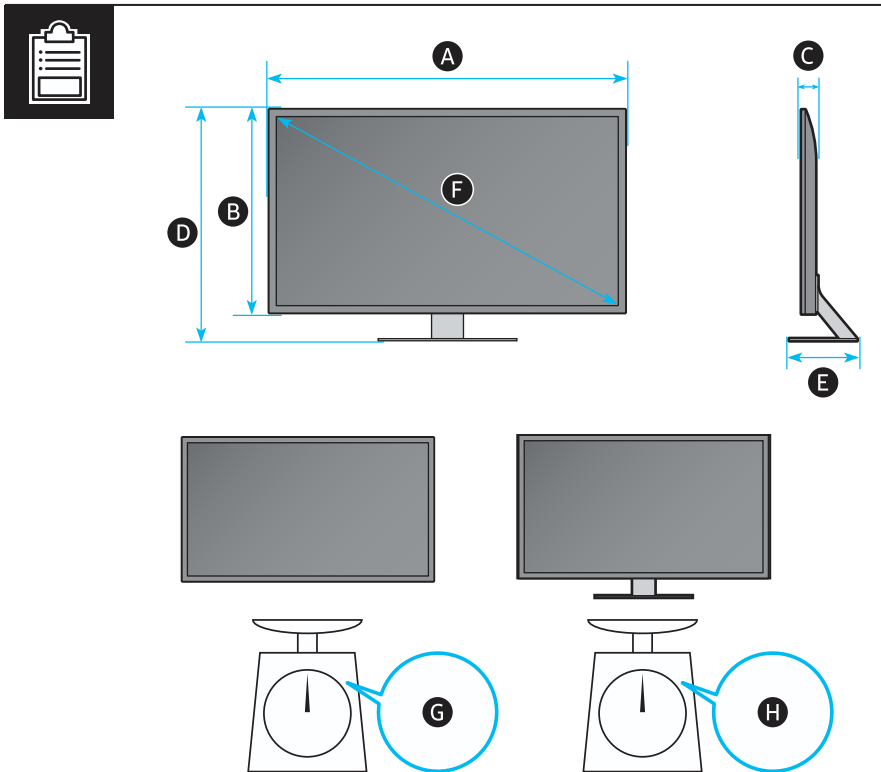

SAMSUNG

Unpacking and Installation Guide

Scan this QR code with your smart phone to see helpful videos.

	A	B	C	D	E	F	G	H
43QN9*D 43QN9*F	37.8 inches (960.8 mm)	22.0 inches (558.9 mm)	1.1 inches (26.9 mm)	24.4 inches (619.9 mm)	8.7 inches (220.0 mm)	42.5 inches	20.7 lbs (9.4 kg)	29.5 lbs (13.4 kg)
50QN9*D 50QN9*F	43.8 inches (1113.6 mm)	25.4 inches (644.1 mm)	1.1 inches (26.9 mm)	27.8 inches (705.4 mm)	8.7 inches (220.0 mm)	49.5 inches	29.8 lbs (13.5 kg)	38.8 lbs (17.6 kg)
55QN9*D 55QN9*F	48.3 inches (1227.4 mm)	27.8 inches (705.6 mm)	1.1 inches (26.9 mm)	30.2 inches (768.2 mm)	9.3 inches (237.0 mm)	54.6 inches	39.0 lbs (17.7 kg)	45.4 lbs (20.6 kg)
65QN9*D 65QN9*F	56.9 inches (1446.3 mm)	32.6 inches (828.7 mm)	1.1 inches (26.9 mm)	35.1 inches (891.3 mm)	10.7 inches (270.6 mm)	64.5 inches	53.4 lbs (24.2 kg)	60.6 lbs (27.5 kg)
75QN9*D 75QN9*F	65.7 inches (1670.0 mm)	37.7 inches (957.4 mm)	1.1 inches (27.7 mm)	40.0 inches (1017.2 mm)	11.9 inches (301.2 mm)	74.5 inches	75.2 lbs (34.1 kg)	87.5 lbs (39.7 kg)
85QN9*D 85QN9*F	74.5 inches (1892.2 mm)	42.6 inches (1081.9 mm)	1.1 inches (27.9 mm)	45.0 inches (1143.0 mm)	12.6 inches (321.3 mm)	84.5 inches	96.0 lbs (43.5 kg)	110.0 lbs (49.9 kg)

*: 0-9, A-Z

	VESA A x B (mm)	C (mm)	D	E x 4	F (mm)	G (inches)	H (inches)	I (inches)
43QN9*D 43QN9*F	200 x 200	11-13	C + ★	M8	1.25	7.5	15.0	6.7
50QN9*D 50QN9*F						8.2	18.0	9.3
55QN9*D 55QN9*F	400 x 300	11-13	C + ★	M8	1.25	9.4	20.2	10.5
65QN9*D 65QN9*F						8.4	20.6	12.4
75QN9*D 75QN9*F	400 x 400	11-13	C + ★	M8	1.25	9.6	25.0	12.3
85QN9*D 85QN9*F	600 x 400					8.7	25.4	18.2