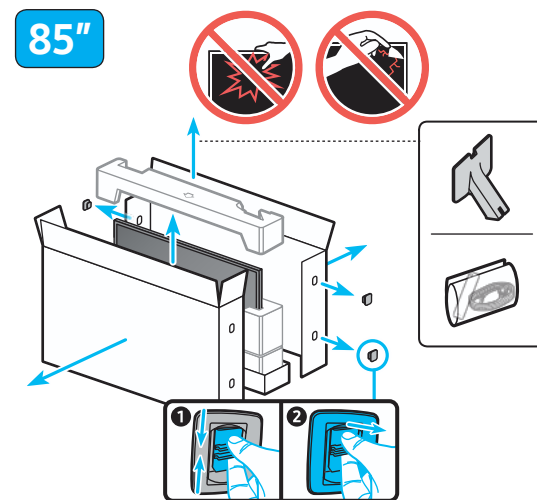

SAMSUNG

Unpacking and Installation Guide

Scan this QR code with your smart phone to see helpful videos.

	A	B	C	D	E	F	G	H
43QN9*D 43QN9*F	37.8 inches (960.8 mm)	22.0 inches (558.9 mm)	1.1 inches (26.9 mm)	24.4 inches (619.9 mm)	8.7 inches (220.0 mm)	42.5 inches	20.7 lbs (9.4 kg)	29.5 lbs (13.4 kg)
50QN9*D 50QN9*F	43.8 inches (1113.6 mm)	25.4 inches (644.1 mm)	1.1 inches (26.9 mm)	27.8 inches (705.4 mm)	8.7 inches (220.0 mm)	49.5 inches	29.8 lbs (13.5 kg)	38.8 lbs (17.6 kg)
55QN9*D 55QN9*F	48.3 inches (1227.4 mm)	27.8 inches (705.6 mm)	1.1 inches (26.9 mm)	30.2 inches (768.2 mm)	9.3 inches (237.0 mm)	54.6 inches	39.0 lbs (17.7 kg)	45.4 lbs (20.6 kg)
65QN9*D 65QN9*F	56.9 inches (1446.3 mm)	32.6 inches (828.7 mm)	1.1 inches (26.9 mm)	35.1 inches (891.3 mm)	10.7 inches (270.6 mm)	64.5 inches	53.4 lbs (24.2 kg)	60.6 lbs (27.5 kg)
75QN9*D 75QN9*F	65.7 inches (1670.0 mm)	37.7 inches (957.4 mm)	1.1 inches (27.7 mm)	40.0 inches (1017.2 mm)	11.9 inches (301.2 mm)	74.5 inches	75.2 lbs (34.1 kg)	87.5 lbs (39.7 kg)
85QN9*D 85QN9*F	74.5 inches (1892.2 mm)	42.6 inches (1081.9 mm)	1.1 inches (27.9 mm)	45.0 inches (1143.0 mm)	12.6 inches (321.3 mm)	84.5 inches	96.0 lbs (43.5 kg)	110.0 lbs (49.9 kg)

*: 0-9, A-Z

	VESA A x B (mm)	C (mm)	D	E x 4	F (mm)	G (inches)	H (inches)	I (inches)
43QN9*D 43QN9*F	200 x 200	11-13	C + ★	M8	1.25	7.5	15.0	6.7
50QN9*D 50QN9*F						8.2	18.0	9.3
55QN9*D 55QN9*F	400 x 300	11-13	C + ★	M8	1.25	9.4	20.2	10.5
65QN9*D 65QN9*F						8.4	20.6	12.4
75QN9*D 75QN9*F	400 x 400	11-13	C + ★	M8	1.25	9.6	25.0	12.3
85QN9*D 85QN9*F	600 x 400					8.7	25.4	18.2