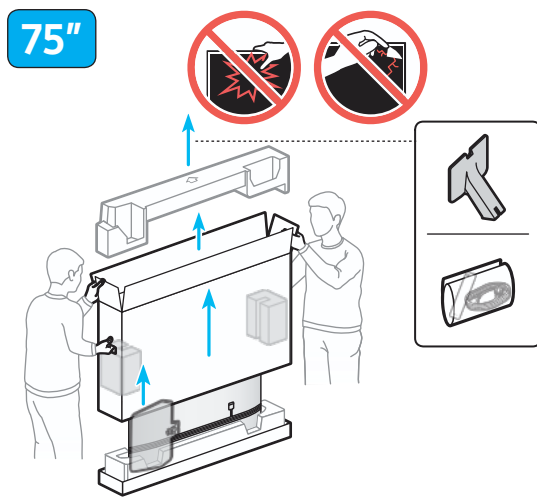

SAMSUNG

Unpacking and Installation Guide

Scan this QR code with your smart phone to see helpful videos.

	A	B	C	D	E	F	G	H
43QN9*D 43QN9*F	37.8 inches (960.8 mm)	22.0 inches (558.9 mm)	1.1 inches (26.9 mm)	24.4 inches (619.9 mm)	8.7 inches (220.0 mm)	42.5 inches	20.7 lbs (9.4 kg)	29.5 lbs (13.4 kg)
50QN9*D 50QN9*F	43.8 inches (1113.6 mm)	25.4 inches (644.1 mm)	1.1 inches (26.9 mm)	27.8 inches (705.4 mm)	8.7 inches (220.0 mm)	49.5 inches	29.8 lbs (13.5 kg)	38.8 lbs (17.6 kg)
55QN9*D 55QN9*F	48.3 inches (1227.4 mm)	27.8 inches (705.6 mm)	1.1 inches (26.9 mm)	30.2 inches (768.2 mm)	9.3 inches (237.0 mm)	54.6 inches	39.0 lbs (17.7 kg)	45.4 lbs (20.6 kg)
65QN9*D 65QN9*F	56.9 inches (1446.3 mm)	32.6 inches (828.7 mm)	1.1 inches (26.9 mm)	35.1 inches (891.3 mm)	10.7 inches (270.6 mm)	64.5 inches	53.4 lbs (24.2 kg)	60.6 lbs (27.5 kg)
75QN9*D 75QN9*F	65.7 inches (1670.0 mm)	37.7 inches (957.4 mm)	1.1 inches (27.7 mm)	40.0 inches (1017.2 mm)	11.9 inches (301.2 mm)	74.5 inches	75.2 lbs (34.1 kg)	87.5 lbs (39.7 kg)
85QN9*D 85QN9*F	74.5 inches (1892.2 mm)	42.6 inches (1081.9 mm)	1.1 inches (27.9 mm)	45.0 inches (1143.0 mm)	12.6 inches (321.3 mm)	84.5 inches	96.0 lbs (43.5 kg)	110.0 lbs (49.9 kg)

*: 0-9, A-Z

	VESA A x B (mm)	C (mm)	D	E x 4	F (mm)	G (inches)	H (inches)	I (inches)
43QN9*D 43QN9*F	200 x 200	11-13	C + ★	M8	1.25	7.5	15.0	6.7
50QN9*D 50QN9*F						8.2	18.0	9.3
55QN9*D 55QN9*F	400 x 300	11-13	C + ★	M8	1.25	9.4	20.2	10.5
65QN9*D 65QN9*F						8.4	20.6	12.4
75QN9*D 75QN9*F	400 x 400	11-13	C + ★	M8	1.25	9.6	25.0	12.3
85QN9*D 85QN9*F	600 x 400					8.7	25.4	18.2