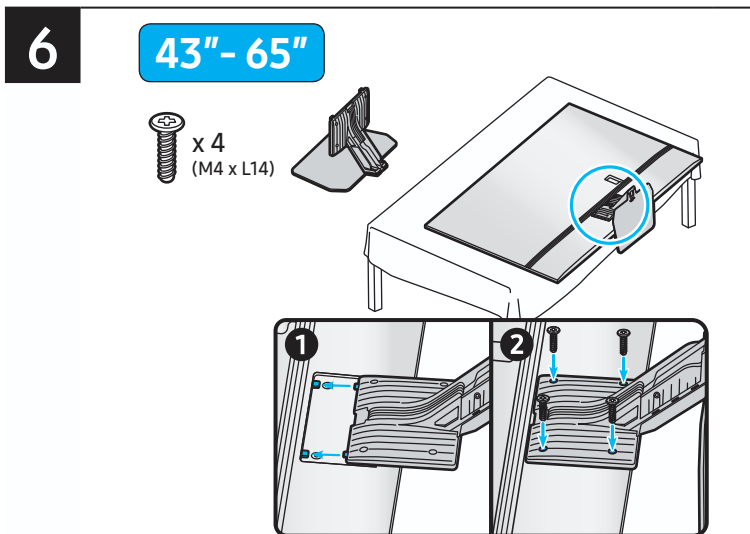

SAMSUNG

Unpacking and Installation Guide

Scan this QR code with your smart phone to see helpful videos.

	A	B	C	D	E	F	G	H
43QN9*D 43QN9*F	37.8 inches (960.8 mm)	22.0 inches (558.9 mm)	1.1 inches (26.9 mm)	24.4 inches (619.9 mm)	8.7 inches (220.0 mm)	42.5 inches	20.7 lbs (9.4 kg)	29.5 lbs (13.4 kg)
50QN9*D 50QN9*F	43.8 inches (1113.6 mm)	25.4 inches (644.1 mm)	1.1 inches (26.9 mm)	27.8 inches (705.4 mm)	8.7 inches (220.0 mm)	49.5 inches	29.8 lbs (13.5 kg)	38.8 lbs (17.6 kg)
55QN9*D 55QN9*F	48.3 inches (1227.4 mm)	27.8 inches (705.6 mm)	1.1 inches (26.9 mm)	30.2 inches (768.2 mm)	9.3 inches (237.0 mm)	54.6 inches	39.0 lbs (17.7 kg)	45.4 lbs (20.6 kg)
65QN9*D 65QN9*F	56.9 inches (1446.3 mm)	32.6 inches (828.7 mm)	1.1 inches (26.9 mm)	35.1 inches (891.3 mm)	10.7 inches (270.6 mm)	64.5 inches	53.4 lbs (24.2 kg)	60.6 lbs (27.5 kg)
75QN9*D 75QN9*F	65.7 inches (1670.0 mm)	37.7 inches (957.4 mm)	1.1 inches (27.7 mm)	40.0 inches (1017.2 mm)	11.9 inches (301.2 mm)	74.5 inches	75.2 lbs (34.1 kg)	87.5 lbs (39.7 kg)
85QN9*D 85QN9*F	74.5 inches (1892.2 mm)	42.6 inches (1081.9 mm)	1.1 inches (27.9 mm)	45.0 inches (1143.0 mm)	12.6 inches (321.3 mm)	84.5 inches	96.0 lbs (43.5 kg)	110.0 lbs (49.9 kg)

*: 0-9, A-Z

	VESA A x B (mm)	C (mm)	D	E x 4	F (mm)	G (inches)	H (inches)	I (inches)
43QN9*D 43QN9*F	200 x 200	11-13	C + ★	M8	1.25	7.5	15.0	6.7
50QN9*D 50QN9*F						8.2	18.0	9.3
55QN9*D 55QN9*F	400 x 300	11-13	C + ★	M8	1.25	9.4	20.2	10.5
65QN9*D 65QN9*F						8.4	20.6	12.4
75QN9*D 75QN9*F	400 x 400	11-13	C + ★	M8	1.25	9.6	25.0	12.3
85QN9*D 85QN9*F	600 x 400					8.7	25.4	18.2