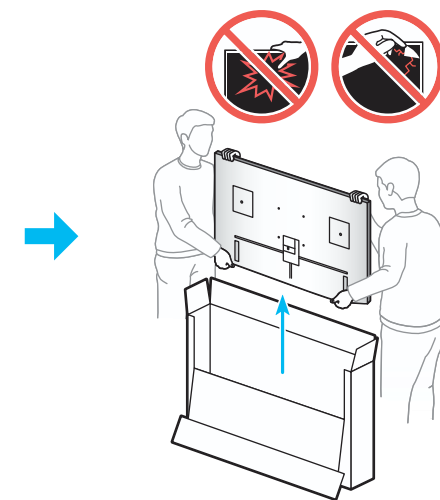

SAMSUNG

Unpacking and Installation Guide

BN68-21916A-00

Scan this QR code with your smart phone to see helpful videos.

Samsung Smart Remote

Simple User Guide / Remote control guide / Regulatory Guide

Wall Mount

1 43"

50"-55"

65"

2

3

4