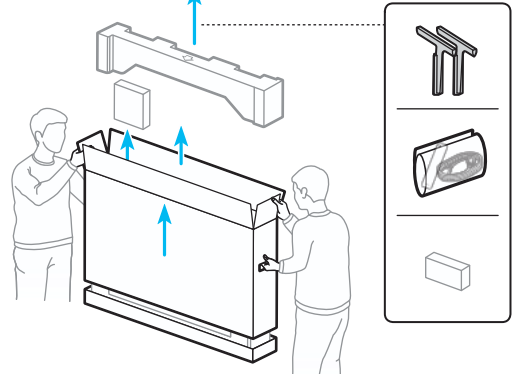

SAMSUNG

Unpacking and Installation Guide

BN68-21916A-00

Scan this QR code with your smart phone to see helpful videos.

Samsung Smart Remote

Simple User Guide / Remote control guide / Regulatory Guide

Wall Mount

1 43"

50"-55"

65"

2

3

4