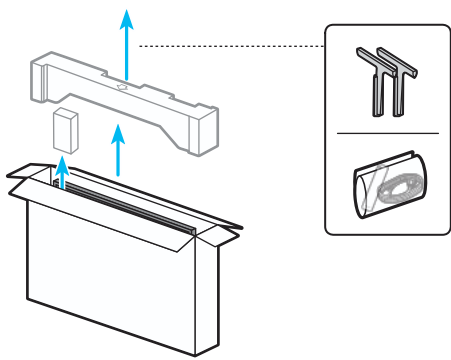

SAMSUNG

Unpacking and Installation Guide

BN68-21916A-00

Scan this QR code with your smart phone to see helpful videos.

Samsung Smart Remote

Simple User Guide / Remote control guide / Regulatory Guide

Wall Mount

1 43"

50"-55"

65"

2

3

4