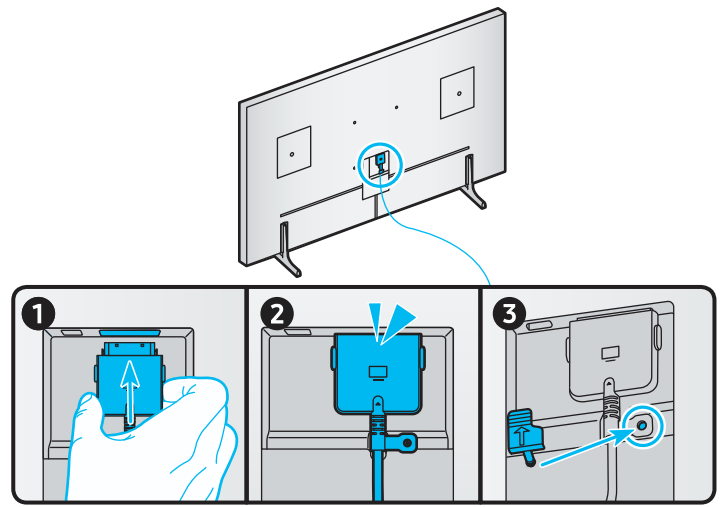

5

6

7

43"-50"

55"-65"

8

	A	B	C	D	E	F	G	H	I
43LS03D 43LS03F	38.2 inches (969.5 mm)	22.0 inches (557.8 mm)	1.0 inches (24.9 mm)	23.3 inches (591.9 mm)	24.3 inches (616.9 mm)	7.7 inches (196.8 mm)	42.5 inches	19.0 lbs (8.6 kg)	19.6 lbs (8.9 kg)
50LS03D 50LS03F	44.3 inches (1124.1 mm)	25.4 inches (644.9 mm)	1.0 inches (24.9 mm)	26.7 inches (679.2 mm)	27.7 inches (704.2 mm)	9.0 inches (227.8 mm)	49.5 inches	26.0 lbs (11.8 kg)	26.9 lbs (12.2 kg)
55LS03D 55LS03F	48.7 inches (1237.9 mm)	27.9 inches (708.8 mm)	1.0 inches (24.9 mm)	29.3 inches (743.4 mm)	30.3 inches (768.4 mm)	9.0 inches (227.8 mm)	54.6 inches	37.3 lbs (16.9 kg)	38.1 lbs (17.3 kg)
65LS03D 65LS03F	57.4 inches (1456.8 mm)	32.8 inches (831.9 mm)	1.0 inches (24.9 mm)	34.2 inches (868.9 mm)	35.2 inches (893.9 mm)	10.3 inches (260.9 mm)	64.5 inches	49.4 lbs (22.4 kg)	50.3 lbs (22.8 kg)

*: 0-9, A-Z

	VESA A x B (mm)	C (mm)	D	E x 4	F (mm)	G (inches)	H (inches)	I (inches)
43LS03D 43LS03F	200 x 200	9-11	C + ★	M8	1.25	7.6	15.1	6.5
50LS03D 50LS03F		10-12				8.3	18.2	9.2
55LS03D 55LS03F	400 x 300	10-12	C + ★	M8	1.25	9.5	20.4	10.5
65LS03D 65LS03F						10.5	20.8	10.4

*: 0-9, A-Z

★: Wall-Mount Bracket