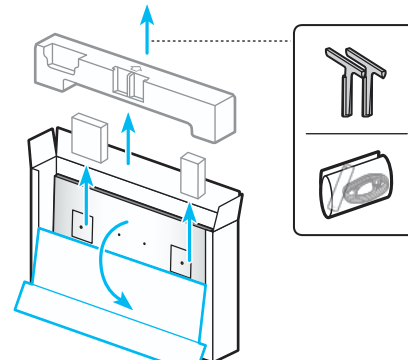

SAMSUNG

Unpacking and Installation Guide

BN68-21916A-00

Scan this QR code with your smart phone to see helpful videos.

Samsung Smart Remote

Simple User Guide / Remote control guide / Regulatory Guide

Wall Mount

1 43"

50"-55"

65"

2

3

4