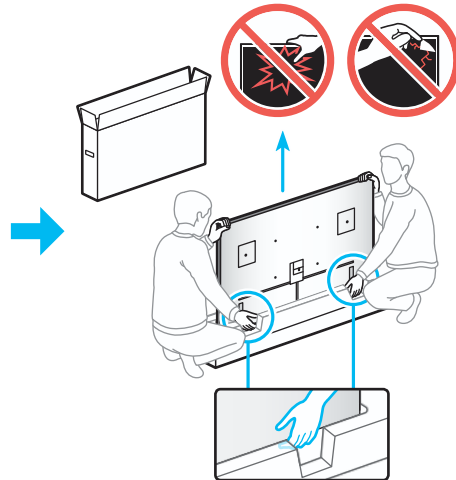

SAMSUNG

Unpacking and Installation Guide

BN68-21916A-00

Scan this QR code with your smart phone to see helpful videos.

Samsung Smart Remote

Simple User Guide / Remote control guide / Regulatory Guide

Wall Mount

1 43"

50"-55"

65"

2

3

4