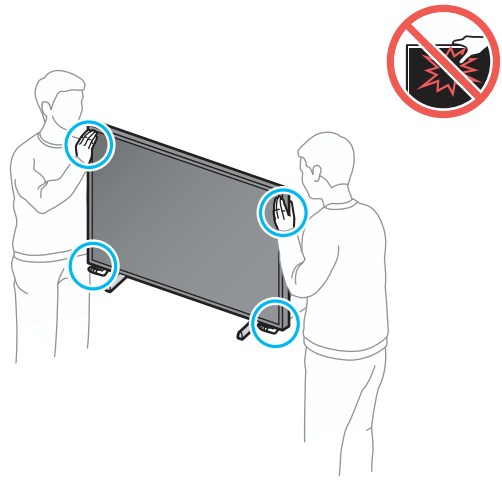

5

6

7

43"-50"

55"-65"

8

	A	B	C	D	E	F	G	H	I
43LS03D 43LS03F	38.2 inches (969.5 mm)	22.0 inches (557.8 mm)	1.0 inches (24.9 mm)	23.3 inches (591.9 mm)	24.3 inches (616.9 mm)	7.7 inches (196.8 mm)	42.5 inches	19.0 lbs (8.6 kg)	19.6 lbs (8.9 kg)
50LS03D 50LS03F	44.3 inches (1124.1 mm)	25.4 inches (644.9 mm)	1.0 inches (24.9 mm)	26.7 inches (679.2 mm)	27.7 inches (704.2 mm)	9.0 inches (227.8 mm)	49.5 inches	26.0 lbs (11.8 kg)	26.9 lbs (12.2 kg)
55LS03D 55LS03F	48.7 inches (1237.9 mm)	27.9 inches (708.8 mm)	1.0 inches (24.9 mm)	29.3 inches (743.4 mm)	30.3 inches (768.4 mm)	9.0 inches (227.8 mm)	54.6 inches	37.3 lbs (16.9 kg)	38.1 lbs (17.3 kg)
65LS03D 65LS03F	57.4 inches (1456.8 mm)	32.8 inches (831.9 mm)	1.0 inches (24.9 mm)	34.2 inches (868.9 mm)	35.2 inches (893.9 mm)	10.3 inches (260.9 mm)	64.5 inches	49.4 lbs (22.4 kg)	50.3 lbs (22.8 kg)

*: 0-9, A-Z

	VESA A x B (mm)	C (mm)	D	E x 4	F (mm)	G (inches)	H (inches)	I (inches)
43LS03D 43LS03F	200 x 200	9-11	C + ★	M8	1.25	7.6	15.1	6.5
50LS03D 50LS03F		10-12				8.3	18.2	9.2
55LS03D 55LS03F	400 x 300	10-12	C + ★	M8	1.25	9.5	20.4	10.5
65LS03D 65LS03F						10.5	20.8	10.4

*: 0-9, A-Z

★: Wall-Mount Bracket