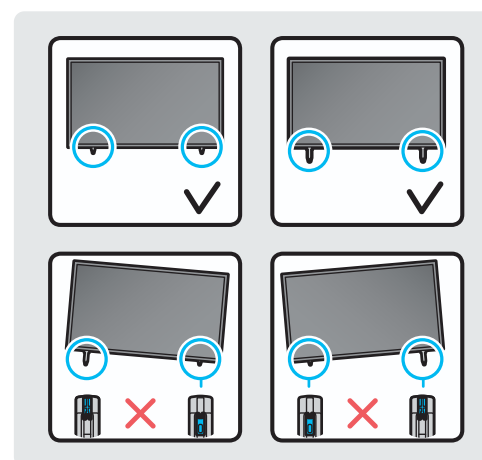

SAMSUNG

Unpacking and Installation Guide

BN68-21916A-00

Scan this QR code with your smart phone to see helpful videos.

Samsung Smart Remote

Simple User Guide / Remote control guide / Regulatory Guide

Wall Mount

1 43"

50"-55"

65"

2

3

4