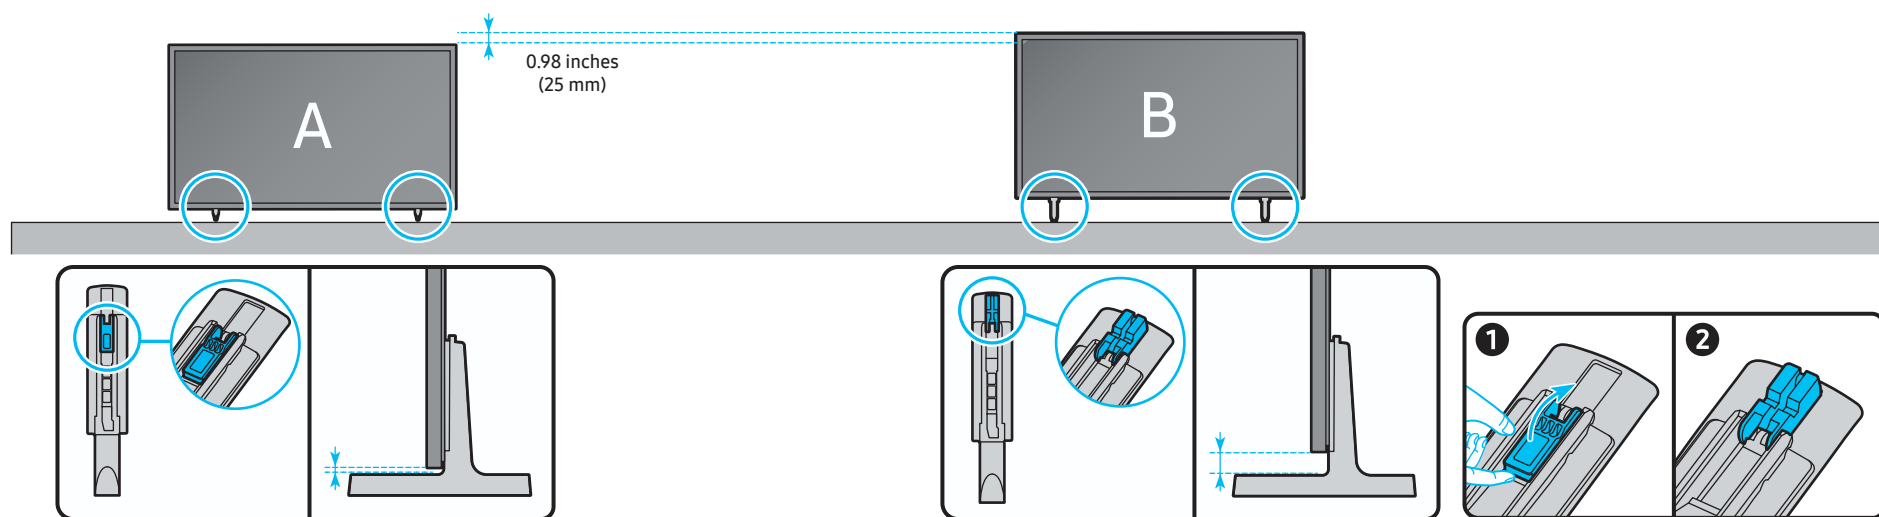

SAMSUNG

Unpacking and Installation Guide

BN68-21916A-00

Scan this QR code with your smart phone to see helpful videos.

Samsung Smart Remote

Simple User Guide / Remote control guide / Regulatory Guide

Wall Mount

1 43"

50"-55"

65"

2

3

4