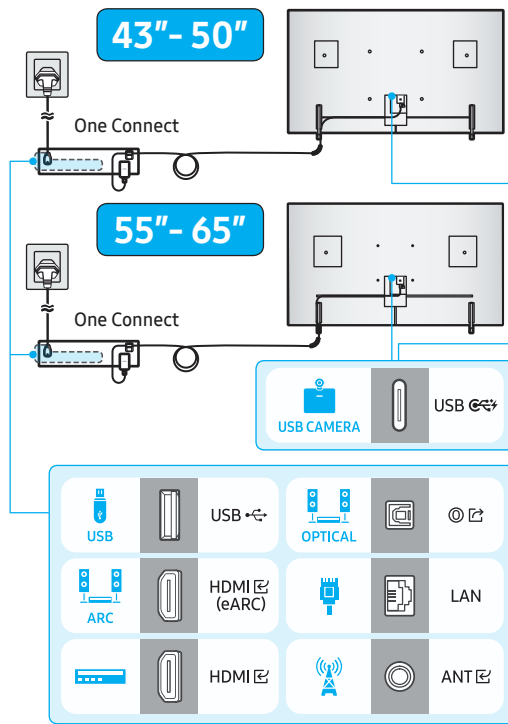

SAMSUNG

Unpacking and Installation Guide

BN68-21916A-00

Scan this QR code with your smart phone to see helpful videos.

Samsung Smart Remote

Simple User Guide / Remote control guide / Regulatory Guide

Wall Mount