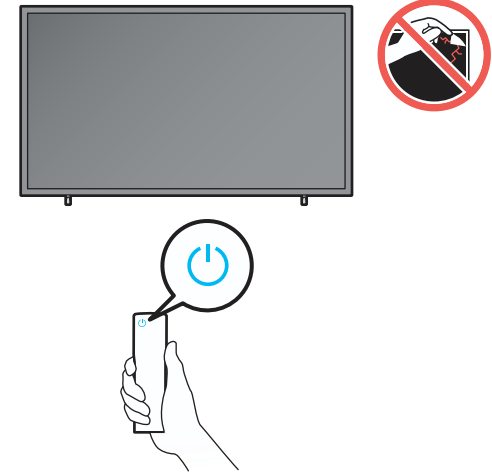

8

	A	B	C	D	E	F	G	H	I
43LS03D 43LS03F	38.2 inches (969.5 mm)	22.0 inches (557.8 mm)	1.0 inches (24.9 mm)	23.3 inches (591.9 mm)	24.3 inches (616.9 mm)	7.7 inches (196.8 mm)	42.5 inches	19.0 lbs (8.6 kg)	19.6 lbs (8.9 kg)
50LS03D 50LS03F	44.3 inches (1124.1 mm)	25.4 inches (644.9 mm)	1.0 inches (24.9 mm)	26.7 inches (679.2 mm)	27.7 inches (704.2 mm)	9.0 inches (227.8 mm)	49.5 inches	26.0 lbs (11.8 kg)	26.9 lbs (12.2 kg)
55LS03D 55LS03F	48.7 inches (1237.9 mm)	27.9 inches (708.8 mm)	1.0 inches (24.9 mm)	29.3 inches (743.4 mm)	30.3 inches (768.4 mm)	9.0 inches (227.8 mm)	54.6 inches	37.3 lbs (16.9 kg)	38.1 lbs (17.3 kg)
65LS03D 65LS03F	57.4 inches (1456.8 mm)	32.8 inches (831.9 mm)	1.0 inches (24.9 mm)	34.2 inches (868.9 mm)	35.2 inches (893.9 mm)	10.3 inches (260.9 mm)	64.5 inches	49.4 lbs (22.4 kg)	50.3 lbs (22.8 kg)

*: 0-9, A-Z