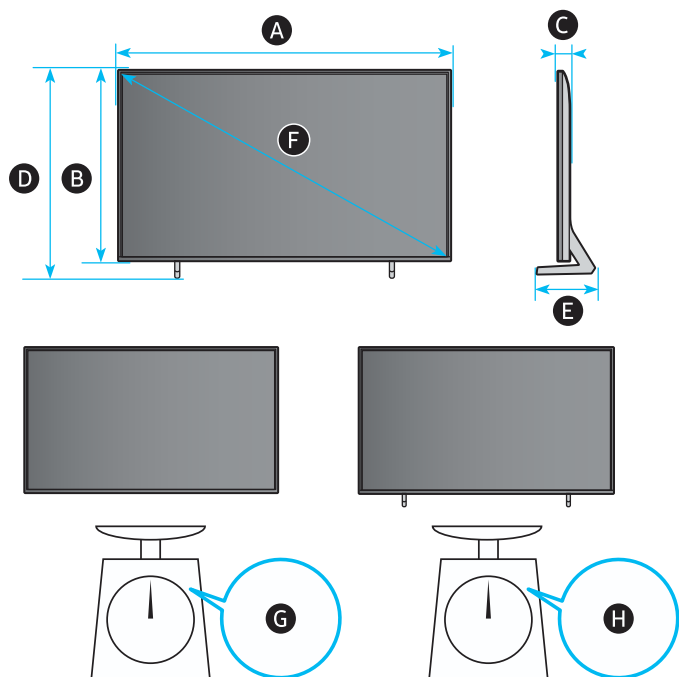

1 **75"**

85"

2

3

A **L**

R

B

4

5

6

	A	B	C	D	E	F	G	H
75Q8F	66.0 inches (1676.7 mm)	37.8 inches (960.3 mm)	1.0 inches (26.6 mm)	40.1 inches (1017.5 mm)	12.9 inches (327.7 mm)	74.5 inches	64.2 lbs (29.1 kg)	65.5 lbs (29.7 kg)
85Q8F	74.8 inches (1900.9 mm)	42.8 inches (1086.1 mm)	1.1 inches (26.9 mm)	45.0 inches (1141.9 mm)	14.4 inches (365.6 mm)	84.5 inches	89.1 lbs (40.4 kg)	91.1 lbs (41.3 kg)

	VESA A x B (mm)	C (mm)	D	E x 4	F (mm)	G (inches)	H (inches)	I (inches)
75Q8F	400 x 400	11-13	C + ★	M8	1.25	10.2	25.1	11.8
85Q8F	600 x 400	11-13	C + ★	M8	1.25	14.0	25.6	13.0

★ : Wall-Mount Bracket
★ : Fixation pour le support mural