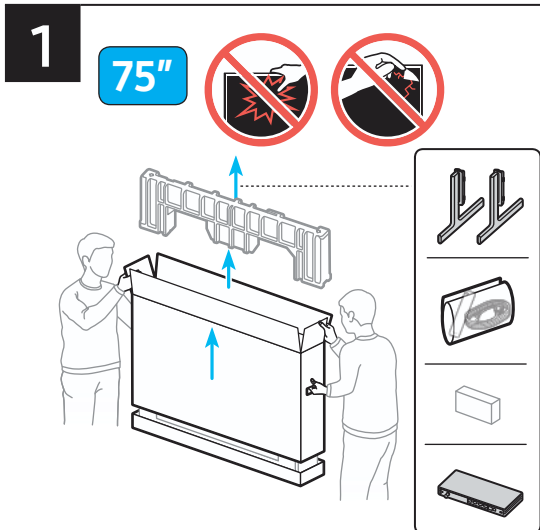

Scan this QR code with your smart phone to see helpful videos.
Scannez le code QR à l'aide de votre téléphone intelligent pour voir des vidéos utiles.