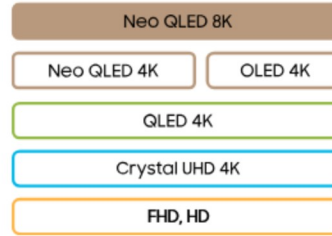

CLASS HIERARCHY

SIZE CLASS

98"	QN98QN990F
85"	QN85QN990F
75"	QN75QN990F
65"	QN65QN990F

Our best 8K TV features phenomenally sharp picture with immersive sound and breakthrough experiences powered by our most advanced processor and Samsung Vision AI¹. Nearly edgeless design and a glare-free screen are complemented by a wireless connection hub² for a clutter-free, modern design.

PICTURE (PANEL)

Display Type: Neo QLED 8K
 Refresh Rate:
 98": 120Hz
 85"-65": 120Hz (Up to 4K 240Hz)
 Lighting Technology: Quantum Matrix Technology Pro
 Display Resolution: 8K (7,680 x 4,320)
 Anti Reflection: Glare Free
 Viewing Angle: Ultra Viewing Angle
 Dimming Technology: Ultimate 8K Dimming Pro