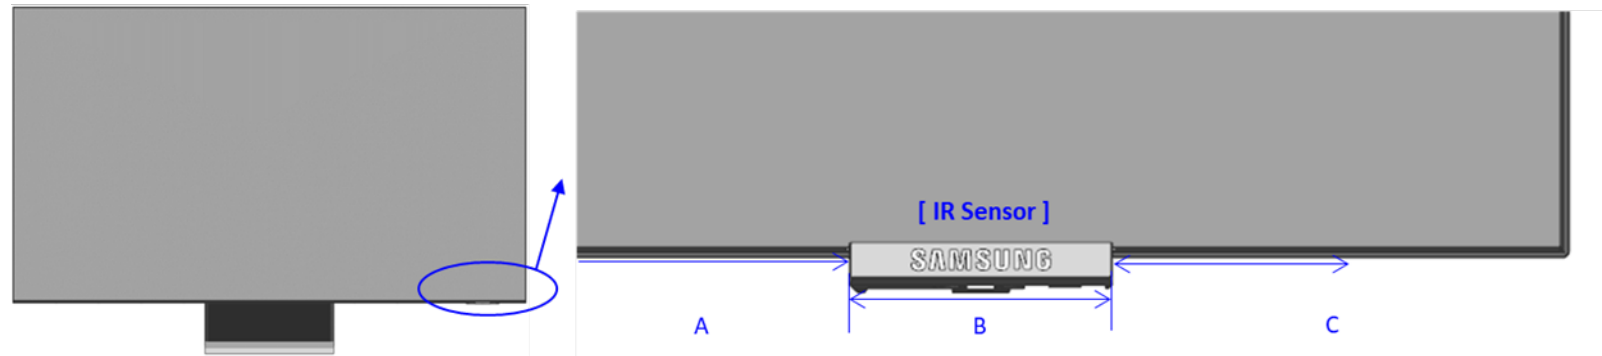

LST7D / LST9D Terrace TV

*Dimensions in millimeters (+ / - 0.1 mm)

2024 New Model IR Sensor Information

Product	Series	Inch	Item	Sensor Position	DIMENSION		
					A	B	C
	Terrace	75	QN75LST9DAFXZA	RIGHT	1580	57.6	54.4
		65	QN65LST9DAFXZA	RIGHT	1354.1	57.6	54.6
		75	QN75LST7DAFXZA	RIGHT	1580	57.6	54.4
		65	QN65LST7DAFXZA	RIGHT	1354.1	57.6	54.6
		55	QN55LST7DAFXZA	RIGHT	1135.3	57.6	54.5