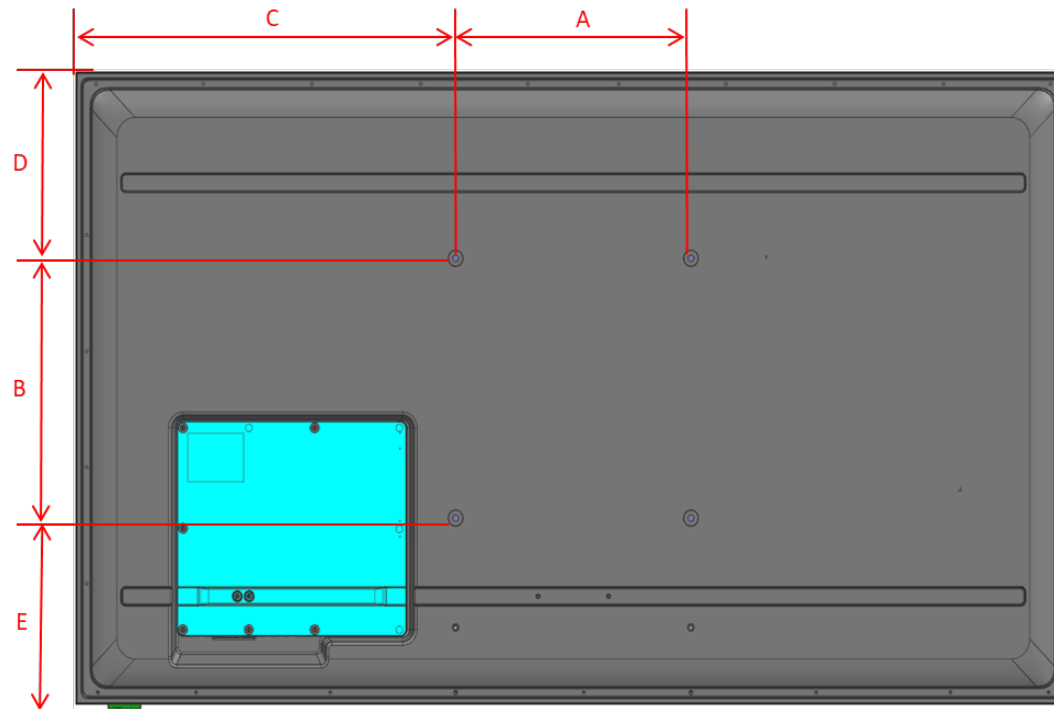

LST7D / LST9D Terrace TV

**Dimensions in millimeters (+ / - 0.1 mm)*

LST7D/LST9D 55/65/75" Set Dimension

	55"	65"	75"
SET(With stand) (W * H * D)	N/A	N/A	N/A
SET(Without stand) (W * H1(H2) * D1(D2))	1247.4 * 720.9(728) * 69.8(59.8)	1466.3 * 844.0(851.1) * 69.8(59.8)	1692 * 974.5(981.6) * 69.8(59.8)
Front Opening Area (A * B * C)	1211.6 * 682.4 * 1390.6	1430.5 * 805.5 * 1641.7	1652.2 * 930.3 * 1896.1
Wall Mount (a * b)	200 * 200	400 * 400	400 * 400
Packing Out (W * H * D)	1404 * 846 * 208	1710 * 1035 * 215	1859 * 1141 * 215
Net Weight (With stand) Kg	N/A	N/A	N/A
Net Weight (Without stand) Kg	29.3 kg	38.9 kg	50.3 kg
Gross Weight (Package) Kg	37.2 kg	48.2 kg	61.8 kg

LST7D / LST9D Terrace TV

**Dimensions in millimeters (+ / - 0.1 mm)*

LST7D/LST9D 55/65/75" Cover / Rear Dimensions

	55"	65"	75"
WALL MOUNT(A*B)	200 * 200	400 * 400	400 * 400
C	523.7	533.2	646.0
D	253.4	179.9	287.3
E	267.5	264.2	287.3

LST7D / LST9D Terrace TV

**Dimensions in millimeters (+ / - 0.1 mm)*

LST7D/LST9D 55/65/75" Bezel Size

	LST7D/LST9D		
	55"	65"	75"
Top/Left/Right	17.9	17.9	19.9
Bottom	20.6	20.6	24.3

LST7D / LST9D Terrace TV

**Dimensions in millimeters (+ / - 0.1 mm)*

2024 New Model IR Sensor Information

Product	Series	Inch	Item	Sensor Position	DIMENSION		
					A	B	C
	Terrace	75	QN75LST9DAFXZA	RIGHT	1580	57.6	54.4
		65	QN65LST9DAFXZA	RIGHT	1354.1	57.6	54.6
		75	QN75LST7DAFXZA	RIGHT	1580	57.6	54.4
		65	QN65LST7DAFXZA	RIGHT	1354.1	57.6	54.6
		55	QN55LST7DAFXZA	RIGHT	1135.3	57.6	54.5