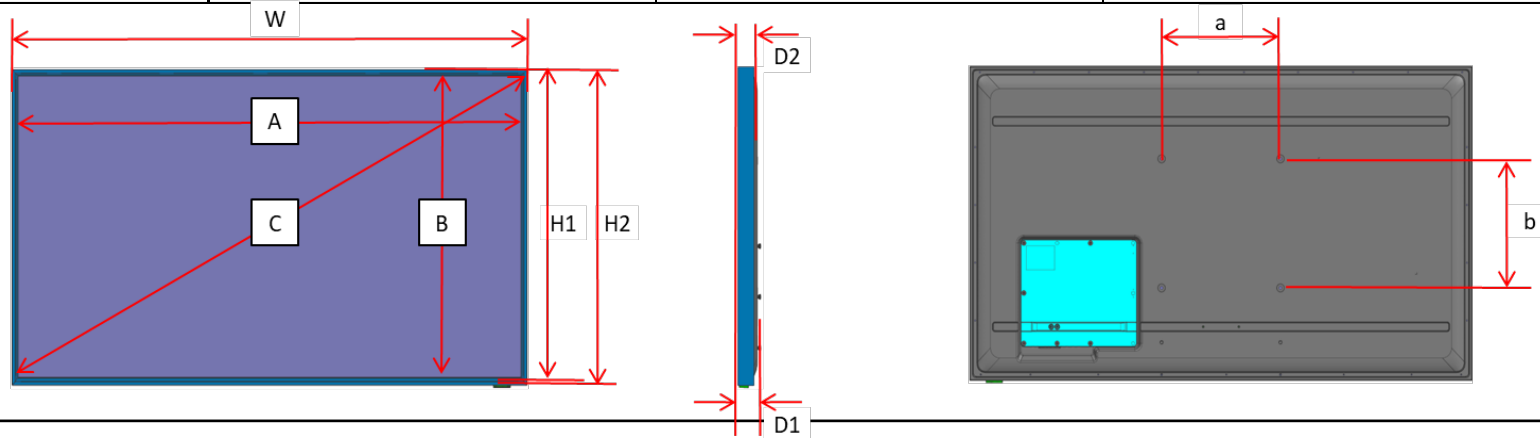

LST7D / LST9D Terrace TV

**Dimensions in millimeters (+ / - 0.1 mm)*

LST7D/LST9D 55/65/75" Set Dimension

	55"	65"	75"
SET(With stand) (W * H * D)	N/A	N/A	N/A
SET(Without stand) (W * H1(H2) * D1(D2))	1247.4 * 720.9(728) * 69.8(59.8)	1466.3 * 844.0(851.1) * 69.8(59.8)	1692 * 974.5(981.6) * 69.8(59.8)
Front Opening Area (A * B * C)	1211.6 * 682.4 * 1390.6	1430.5 * 805.5 * 1641.7	1652.2 * 930.3 * 1896.1
Wall Mount (a * b)	200 * 200	400 * 400	400 * 400
Packing Out (W * H * D)	1404 * 846 * 208	1710 * 1035 * 215	1859 * 1141 * 215
Net Weight (With stand) Kg	N/A	N/A	N/A
Net Weight (Without stand) Kg	29.3 kg	38.9 kg	50.3 kg
Gross Weight (Package) Kg	37.2 kg	48.2 kg	61.8 kg

LST7D / LST9D Terrace TV

**Dimensions in millimeters (+ / - 0.1 mm)*

LST7D/LST9D 55/65/75" Cover / Rear Dimensions

	55"	65"	75"
WALL MOUNT(A*B)	200 * 200	400 * 400	400 * 400
C	523.7	533.2	646.0
D	253.4	179.9	287.3
E	267.5	264.2	287.3

LST7D / LST9D Terrace TV

**Dimensions in millimeters (+ / - 0.1 mm)*

LST7D/LST9D 55/65/75" Bezel Size

	LST7D/LST9D		
	55"	65"	75"
Top/Left/Right	17.9	17.9	19.9
Bottom	20.6	20.6	24.3

LST7D / LST9D Terrace TV

**Dimensions in millimeters (+ / - 0.1 mm)*

2024 New Model IR Sensor Information

Product	Series	Inch	Item	Sensor Position	DIMENSION		
					A	B	C
	Terrace	75	QN75LST9DAFXZA	RIGHT	1580	57.6	54.4
		65	QN65LST9DAFXZA	RIGHT	1354.1	57.6	54.6
		75	QN75LST7DAFXZA	RIGHT	1580	57.6	54.4
		65	QN65LST7DAFXZA	RIGHT	1354.1	57.6	54.6
		55	QN55LST7DAFXZA	RIGHT	1135.3	57.6	54.5