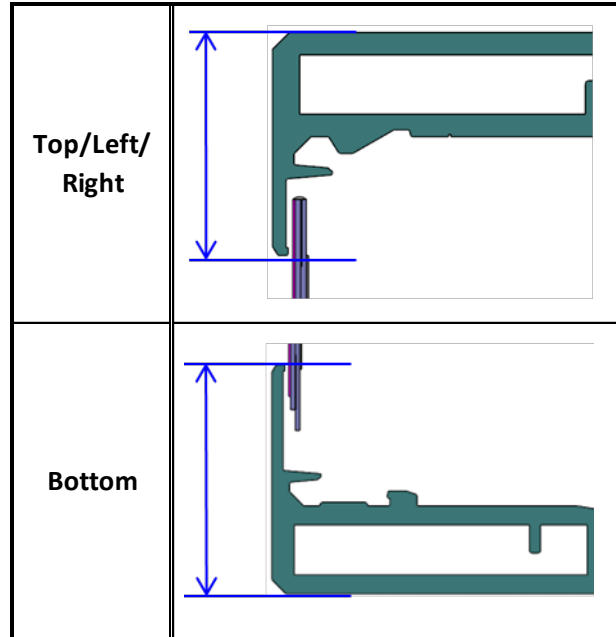

LST7D / LST9D Terrace TV

**Dimensions in millimeters (+ / - 0.1 mm)*

LST7D/LST9D 55/65/75" Set Dimension

	55"	65"	75"
SET(With stand) (W * H * D)	N/A	N/A	N/A
SET(Without stand) (W * H1(H2) * D1(D2))	1247.4 * 720.9(728) * 69.8(59.8)	1466.3 * 844.0(851.1) * 69.8(59.8)	1692 * 974.5(981.6) * 69.8(59.8)
Front Opening Area (A * B * C)	1211.6 * 682.4 * 1390.6	1430.5 * 805.5 * 1641.7	1652.2 * 930.3 * 1896.1
Wall Mount (a * b)	200 * 200	400 * 400	400 * 400
Packing Out (W * H * D)	1404 * 846 * 208	1710 * 1035 * 215	1859 * 1141 * 215
Net Weight (With stand) Kg	N/A	N/A	N/A
Net Weight (Without stand) Kg	29.3 kg	38.9 kg	50.3 kg
Gross Weight (Package) Kg	37.2 kg	48.2 kg	61.8 kg

LST7D / LST9D Terrace TV

**Dimensions in millimeters (+ / - 0.1 mm)*

LST7D/LST9D 55/65/75" Cover / Rear Dimensions

	55"	65"	75"
WALL MOUNT(A*B)	200 * 200	400 * 400	400 * 400
C	523.7	533.2	646.0
D	253.4	179.9	287.3
E	267.5	264.2	287.3

LST7D / LST9D Terrace TV

**Dimensions in millimeters (+ / - 0.1 mm)*

LST7D/LST9D 55/65/75" Bezel Size

	LST7D/LST9D		
	55"	65"	75"
Top/Left/Right	17.9	17.9	19.9
Bottom	20.6	20.6	24.3

LST7D / LST9D Terrace TV

**Dimensions in millimeters (+ / - 0.1 mm)*

2024 New Model IR Sensor Information

Product	Series	Inch	Item	Sensor Position	DIMENSION		
					A	B	C
	Terrace	75	QN75LST9DAFXZA	RIGHT	1580	57.6	54.4
		65	QN65LST9DAFXZA	RIGHT	1354.1	57.6	54.6
		75	QN75LST7DAFXZA	RIGHT	1580	57.6	54.4
		65	QN65LST7DAFXZA	RIGHT	1354.1	57.6	54.6
		55	QN55LST7DAFXZA	RIGHT	1135.3	57.6	54.5