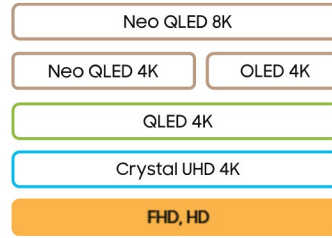

CLASS HIERARCHY

SIZE CLASS

40"	UN40F6000F
32"	UN32F6000F

Your smart, safe choice for a Full HD TV that offers rich darkness, brilliant light and a significantly clearer picture than regular HDTV.

TOP 10 KEY FEATURES

PICTURE (PANEL)

- Display Type: LCD
- Refresh Rate: 60Hz
- Lighting Technology: Mega Contrast
- Display Resolution: FHD 1920x1080
- Anti Reflection: N/A
- Viewing Angle: N/A
- Dimming Technology: N/A

PICTURE (PROCESSING)

MODELS

MODEL: UN40F6000F
ORDER CODE: UN40F6000FFXZA

SCREEN SIZE CLASS: 40"

SCREEN DIAGONAL MEASUREMENT: 39.5"

UPC CODE: 887276927565

COUNTRY OF ORIGIN: Mexico

DIMENSIONS (INCHES W x H x D):

- TV without Stand: 35.7 x 20.4 x 2.9
- TV with Stand: 35.7 x 21.5 x 2.9
- Shipping: 38.9 x 23.1 x 4.6
- Stand Footprint: 0.7 x 2.2 x 6.2
- Distance between stands (Standard): 25.5"
- Distance between stands (Minimum): 24.1"

MODEL: UN32F6000F
ORDER CODE: UN32F6000FFXZA

SCREEN SIZE CLASS: 32"

SCREEN DIAGONAL MEASUREMENT: 31.5"

UPC CODE: 887276927541

COUNTRY OF ORIGIN: Mexico

DIMENSIONS (INCHES W x H x D):

- TV without Stand: 28.9 x 17.3 x 2.9
- TV with Stand: 28.9 x 17.8 x 2.9
- Shipping: 31.5 x 19.7 x 4.5
- Stand Footprint: 0.8 x 1.5 x 5.9
- Distance between stands (Standard): 24"
- Distance between stands (Minimum): 22.4"