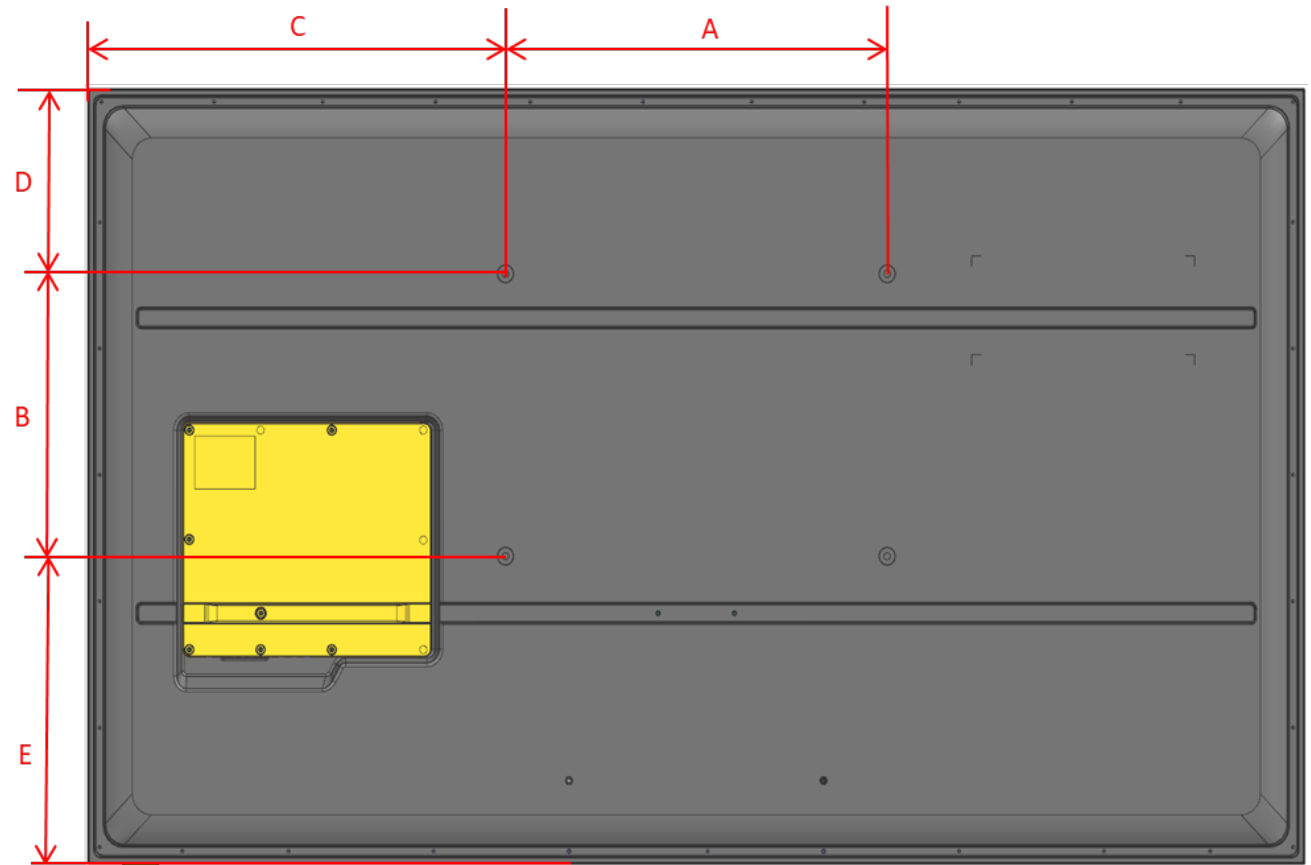

# 85" Terrace LST9C / LST7C

*\*Dimensions in millimeters (+ / - 0.1 mm)*

## LST9C / LST7C 85" Set Dimension

	85"
SET(With stand) (W * H * D)	N/A
SET(Without stand) (W * H1(H2) * D1(D2))	1913.8 * 1099.2(1104.8) * 69.8(49.8)
Front Opening Area (A * B * C)	1874.0 * 1055.0 * 2150.6
Wall Mount (a * b)	600 * 400
Packing Out (W * H * D)	2087 * 1256 * 265
Net Weight (With stand) Kg	N/A
Net Weight (Without stand) Kg	58.5
Gross Package Weight Kg	73.9

## LST9C / LST7C 85" Cover and Rear Dimension

	85"
WALL MOUNT(A*B)	600 * 400
C	654.6
D	260.3
E	434.3