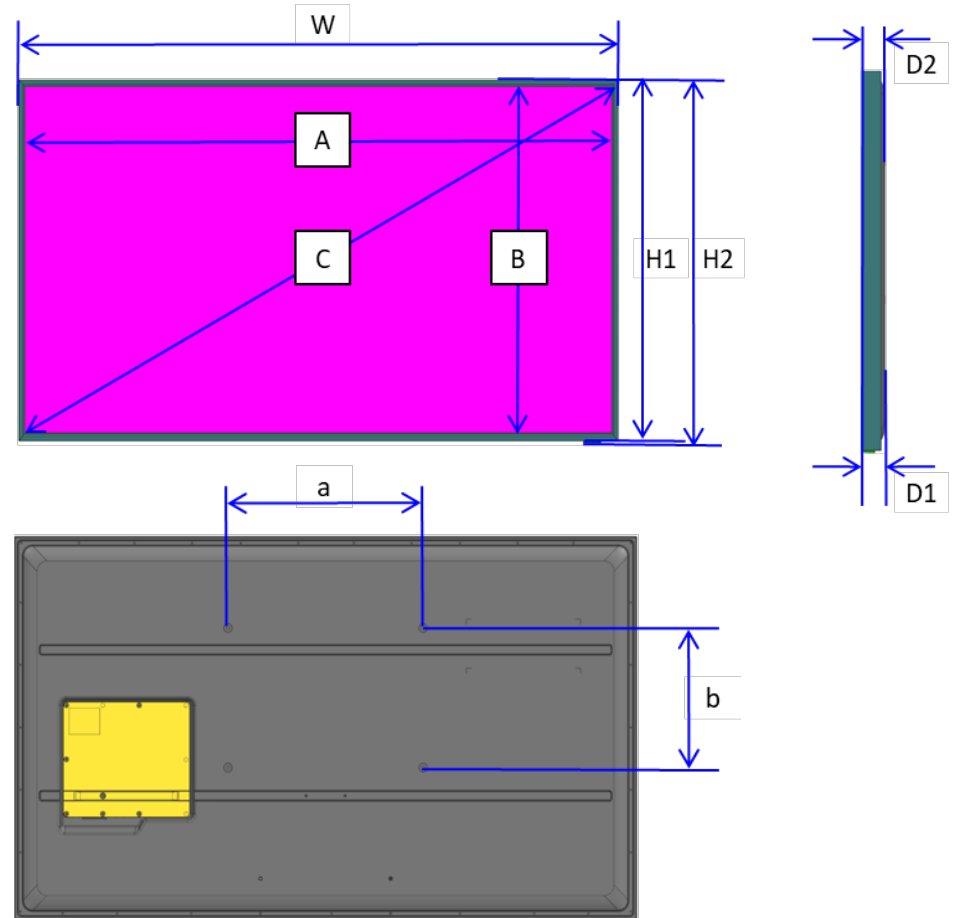

# 85" Terrace LST9C / LST7C

*\*Dimensions in millimeters (+ / - 0.1 mm)*

## LST9C / LST7C 85" Set Dimension

	85"
SET(With stand) (W * H * D)	N/A
SET(Without stand) (W * H1(H2) * D1(D2))	1913.8 * 1099.2(1104.8) * 69.8(49.8)
Front Opening Area (A * B * C)	1874.0 * 1055.0 * 2150.6
Wall Mount (a * b)	600 * 400
Packing Out (W * H * D)	2087 * 1256 * 265
Net Weight (With stand) Kg	N/A
Net Weight (Without stand) Kg	58.5
Gross Package Weight Kg	73.9

## LST9C / LST7C 85" Cover and Rear Dimension

	85"
WALL MOUNT(A*B)	600 * 400
C	654.6
D	260.3
E	434.3

# 85" Terrace LST9C / LST7C

*\*Dimensions in millimeters (+ / - 0.1 mm)*

**LST9C / LST7C 85" Rear View Dimension**