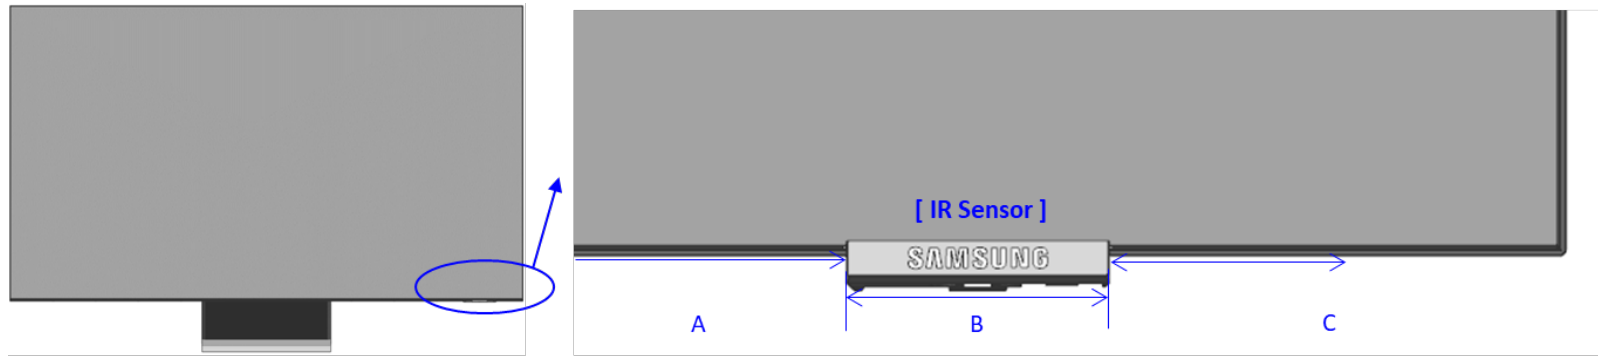

85" Terrace LST9C / LST7C

*Dimensions in millimeters (+ / - 0.1 mm)

2023 New Model IR Sensor Information

Product	Series	Inch	Item	Sensor Position	DIMENSION		
					A	B	C
	Terrace	85	QN85LST9CAFXZA	Right	1801.9	57.6	54.3
		85	QN85LST7CAFXZA	Right	1801.9	57.6	54.3