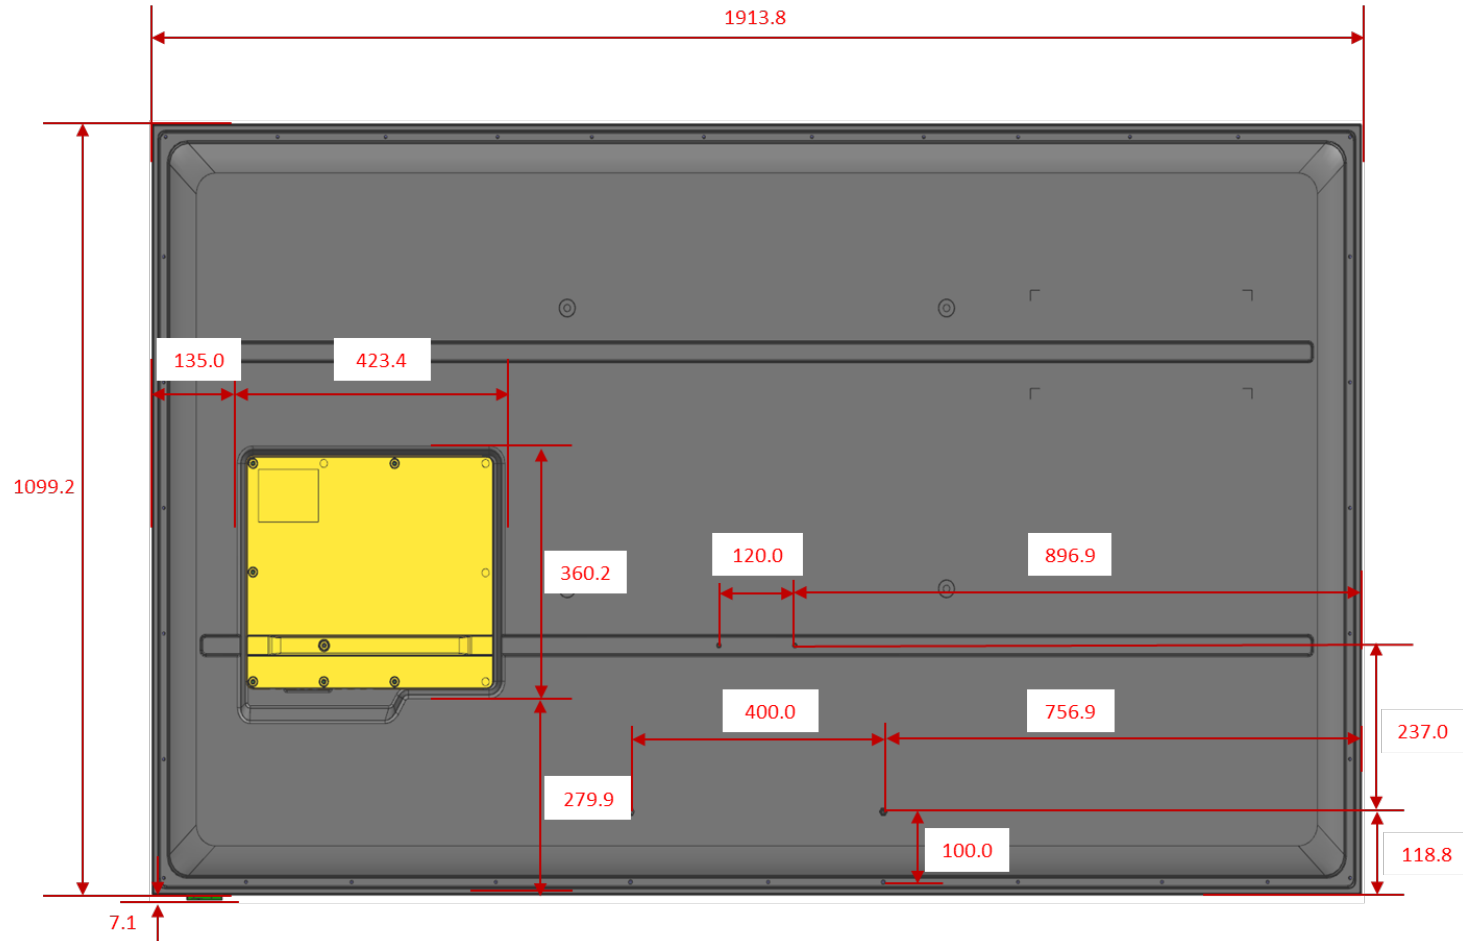

## LST9C / LST7C 85" Set Dimension

	85"
SET(With stand) (W * H * D)	N/A
SET(Without stand) (W * H1(H2) * D1(D2))	1913.8 * 1099.2(1104.8) * 69.8(49.8)
Front Opening Area (A * B * C)	1874.0 * 1055.0 * 2150.6
Wall Mount (a * b)	600 * 400
Packing Out (W * H * D)	2087 * 1256 * 265
Net Weight (With stand) Kg	N/A
Net Weight (Without stand) Kg	58.5
Gross Package Weight Kg	73.9

## LST9C / LST7C 85" Cover and Rear Dimension

	85"
WALL MOUNT(A*B)	600 * 400
C	654.6
D	260.3
E	434.3

# 85" Terrace LST9C / LST7C

*\*Dimensions in millimeters (+ / - 0.1 mm)*

**LST9C / LST7C 85" Rear View Dimension**

# 85" Terrace LST9C / LST7C

*\*Dimensions in millimeters (+ / - 0.1 mm)*

LST9C / LST7C 85" Bezel Size

	LST9C / LST7C
	85"
Top/Left/ Right	19.9
Bottom	24.3