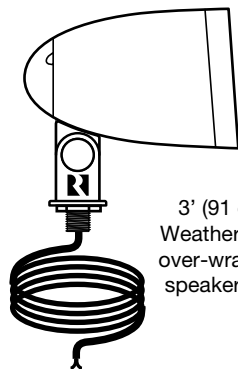

1 AW6-LS-BR
Landscape Speaker

3' (91 cm)
Weatherproof
over-wrapped
speaker wire