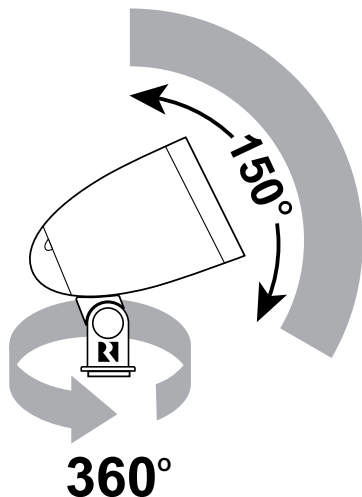

Flexible Mounting Options

The ½" threaded mount design of the satellite speaker works with the enclosed 11" mounting stake for mounting in the ground, but also utilizes the landscape lighting industry standard so that it will work with most common lighting mounts including options for mounting on any surface from a wall, to a post, or even a tree!

The custom mounting stake with a wire pass-through slot can be used in any soil from the fields of Kansas to the hardest clays of the Carolinas.

The pivoting design of the satellite allows a full 360° rotation and an angular adjustment of up to 150°. This allows precise positioning of the speaker to always provide the best sound to the preferred listening area.