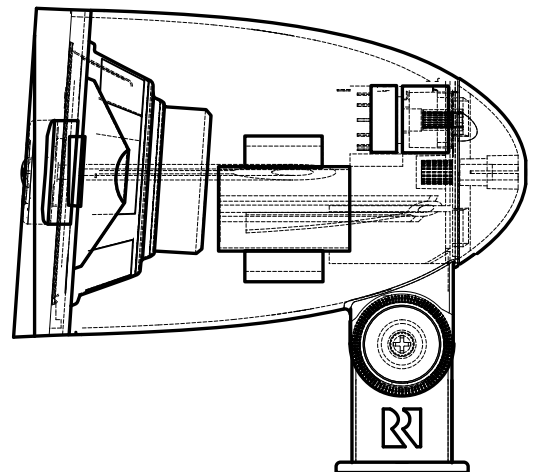

Key Features

Elegant, All-Weather Construction

The materials chosen for the AW6-LS-BR are designed to provide the high quality acoustic performance that Russound customers demand when inside their home in a gorgeous, durable package that enables the speakers to blend into the background of any landscape outside their home. The satellite speaker's ASA-based materials utilize a color-molded design that won't chip, peel, or fade over time. The marine-grade PEI dome tweeter and the polypropylene cone/butyl-rubber surround of the woofer can handle the extremes of Mother Nature, withstanding sun and storm, and temperatures ranging from Maine winters down to -15° F to desert-like highs all the way up to 160° F.

Impressive Audio

6.5" Woofer with a 3/4" Tweeter

By using a 2-way design that incorporates a 6.5" woofer, the AW6-LS-BR can reproduce better lows than many similar sized speakers and for the important mids and higher frequencies, where the competition may have only a smaller $\frac{1}{2}$ " tweeter or even no tweeter at all, the AW6-LS-BR utilizes a $\frac{3}{4}$ " marine-grade PEI dome for extremely accurate and detailed sonic performance.

The lightweight, rigid construction of the woofer's polypropylene cone complements the overall acoustic design to produce an impressive SPL level of 90dB (@1w/1m). The frequency response of this compact speaker covers an impressive range from 50Hz to 20kHz.