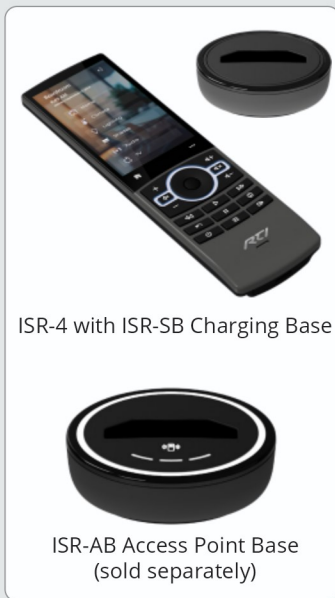

The ISR-4's brilliant 4" display delivers a smartphone-like user experience, with easy swipe and ample space for viewing cover art, camera feeds, lighting controls, and more. A fully customizable capacitive-touch home key and options key sits below the display, while the soft-touch backlit buttons deliver effortless control. The intuitive 5-way thumbpad, full transport controls, and real-time haptic feedback ensure every interaction is smooth and responsive, ideal for today's streaming world.

The ISR-4 features advanced Wi-Fi technology for instant and reliable network connectivity. Plus, its built-in accelerometer activates the remote as soon as it's picked up, ensuring it's always ready for action without any delay. Meanwhile, the ambient light sensor automatically adjusts the display brightness to match the room's lighting conditions for optimal visibility.

The ISR-4 intelligently hibernates when not in use, delivering up to 4-5 days of battery life between charges with typical use. Plus, the included ISR-SB charging base ensures the remote is always ready when you need it.

The ISR-4 programs with RTI Integration Designer® software to deliver a 100% customizable experience exclusive to RTI control and automation systems.