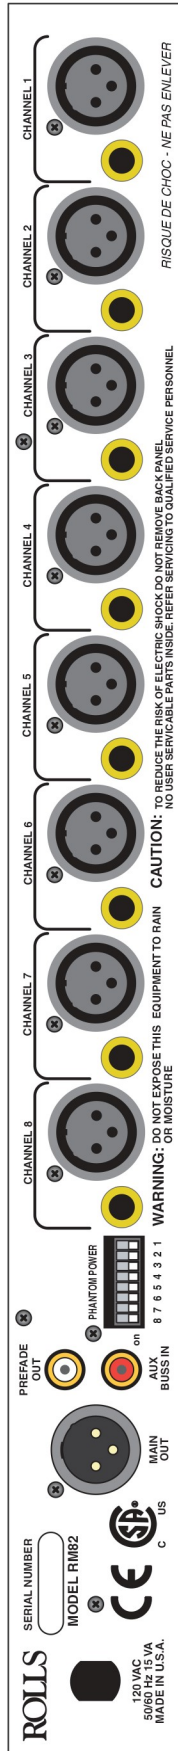

# RM82 Mic/Line Mixer

The RM82 is an eight channel mixer in a single rack space intended for a variety of sound reinforcement applications including board rooms, churches, mixing console expansion etc. Virtually any application where up to eight microphones need to be mixed together, and space is limited, is met by the RM82. Each of the eight channels has an XLR microphone input, as well as a 1/4" unbalanced input. The 1/4" jacks may be internally reconfigured to become channel Inserts or Direct Outputs. Inserts provide a way to get each individual channel signal in and out of the RM82 mainly for processing purposes. A Direct Output is simply taking the signal from the channel only. Each channel has individually switchable +48 VDC phantom power.

The RCA Prefade (pre Master Level) Output may be connected to the RCA Aux Buss Input for cascading two RM82 units together. This Output may also be used for recording purposes, and the Aux Buss Input .

The Main output for the RM82 is a balanced male XLR jack. This output may be internally jumpered for a Line or Mic level.