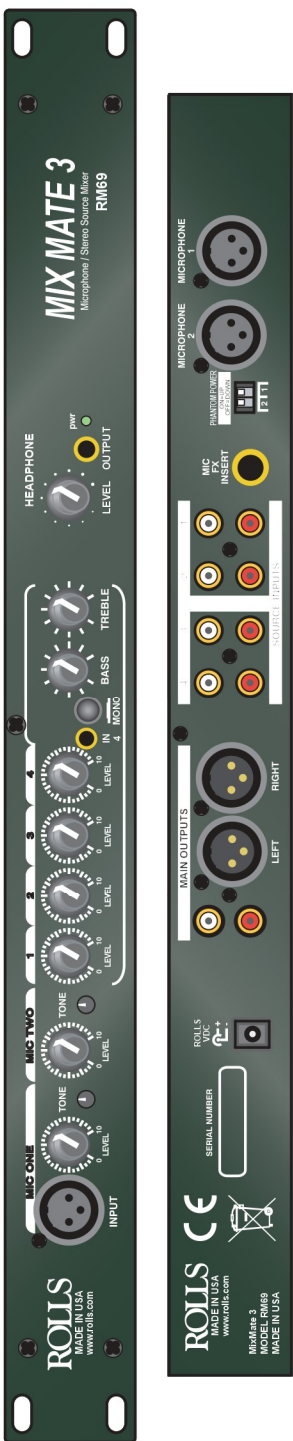

RM69

ROLLS

Six Channel Mic/Line Mixer

ROLLS SIX CHANNEL STEREO LINE/ Microphone Mixer

XLR OR RCA OUTPUTS

4 SOURCE INPUTS

2 MICROPHONE INPUTS

ROLLS

5968 SOUTH 350 WEST S.L.C., UT 84107

PHONE: 801-263-9053

FAX: 801-236-9068

The RM69 MixMate 3 is a six channel, single rack space, audio mixer with two microphone inputs and four stereo line inputs. The unit is ideal for installs such as restaurants or night clubs where space is a consideration, without compromising audio quality. A convenient front-panel 3.5mm jack has been included for connection to any standard MP3 player's output. High quality all metal chassis. MADE IN THE USA.

FEATURES:

- Two XLR Microphone Inputs (including a parallel front panel input)
- Individually switchable phantom power
- Four Stereo Source Inputs. Four RCA and one front panel stereo 3.5mm
- Stereo RCA Outputs or XLR Balanced
- 1/4" TRS Mic Insert jack

SPECIFICATIONS

Input Impedance:	Mic: 600 Ohms XLR balanced
	Source: 22K Ohms RCA
	Mic Insert: 22K Ohms 1/4" TRS insert
Max Input Level:	Mic: -14 dBV Mic level
	Source: 24 dBV
Headphone Output Impedance:	>8 Ohms
Total - In/Out Connectors:	5: XLR, 5: Stereo RCA, 1: 1/4" TRS, 2: 3.5mm
Phantom Power:	+15 VDC
Output Level:	+17 dBV max
Output Impedance:	100 Ohms Balanced
Max Gain:	Mic: 60 dB
	Source: 26 dB
Tone Controls:	+/-12 dB 100 Hz Bass
	+/-12 dB 11kHz Treble
Noise Floor:	- 80 dB, THD: <.025%,
S/N Ratio:	96 dB
Size:	19" x 1.75" x 4" (48.3 x 4.5 x 10 cm)
Weight:	5 lbs. (2.3 kg)