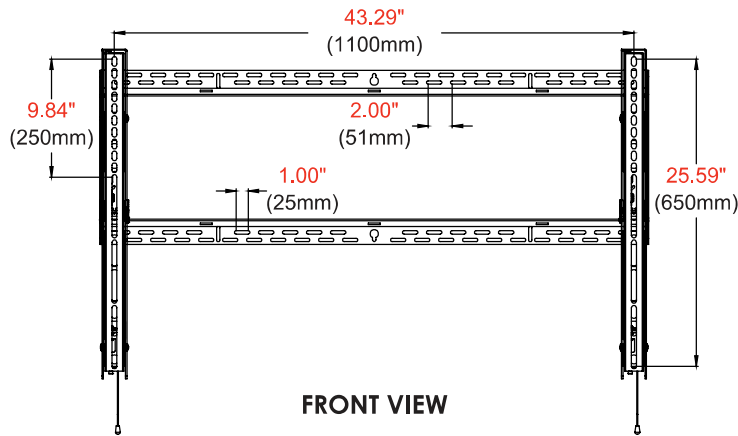

SF680P	SmartMount® Universal Flat Wall Mount for 60" to 98" Displays - Standard Models
SF680	SmartMount® Universal Flat Wall Mount for 60" to 98" Displays - Security Models

Product Specifications

	DIMENSIONS (W x H x D)	PRODUCT WEIGHT	LOAD CAPACITY	FINISH	AVAILABLE COLORS
SF680(P)	45.75" x 27.48" x 1.73" (1162 x 698 x 44mm)	17.30lb (7.8kg)	350lb (158kg)	Scratch Resistant Fused Epoxy	Semi-Gloss Black

Package Specifications

	PACKAGE SIZE (W x H x D)	PACKAGE SHIP WEIGHT	PACKAGE UPC CODE	PACKAGE CONTENTS	UNITS IN PACKAGE
SF680(P)	46.70" x 2.30" x 15.40" (1185 x 58 x 390mm)	20.30lb (9.21kg)	SF680: 735029242239 SF680P: 735029242246	Wall Mount, Wall and Display Installation Hardware, Installation Instructions	1

Accessories

- **ACC615:** 6-pack Metal Stud Fastener Kit
- **ACC309:** Video Conference Shelf
- **ACC-UCM:** Universal AV Component Mount
- **ACC-V1500X:** Adaptor for VESA® 1200mm or 1500mm Mounting Patterns
- **ESHV models:** AV Wall Shelves
- **IBA4-W:** Easy Mount Recessed Low Voltage Cable Plate

All dimensions = inch (mm)

Architect Specifications

The SmartMount® Universal Flat Wall Mount shall be a Peerless-AV model SF680(P) and shall be located where indicated on the plans. Assembly and installation shall be done according to instructions provided by the manufacturer.

Visit peerless-av.com to see the complete line of AV solutions from Peerless-AV, including outdoor displays, kiosks, display mounts, projector mounts, carts/stands, and a full assortment of accessories.

Peerless-AV
2300 White Oak Circle
Aurora, IL 60502
USA
(800) 865-2112
(630) 375-5100

Peerless-AV EMEA
Unit 2 Curo Park
Frogmore, St. Albans
Hertfordshire, AL2 2DD
United Kingdom
+44 (0) 1923 200 100

Peerless-AV B.V.
Papendorpseweg 75
3528 BJ Utrecht
The Netherlands
+31 (0) 70 770 8037

Peerless-AV Latin America
Av. de las Industrias 413
Parque Industrial Escobedo
General Escobedo, N.L.,
México, 66062
+52 (81) 8384-8300