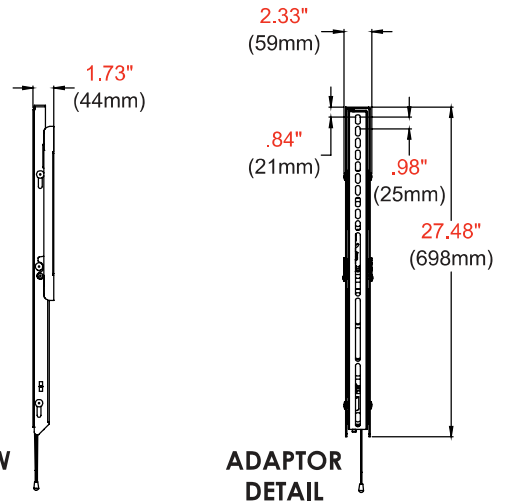

SF680P	SmartMount® Universal Flat Wall Mount for 60" to 98" Displays - Standard Models
SF680	SmartMount® Universal Flat Wall Mount for 60" to 98" Displays - Security Models

Product Specifications

	DIMENSIONS (W x H x D)	PRODUCT WEIGHT	LOAD CAPACITY	FINISH	AVAILABLE COLORS
SF680(P)	45.75" x 27.48" x 1.73" (1162 x 698 x 44mm)	17.30lb (7.8kg)	350lb (158kg)	Scratch Resistant Fused Epoxy	Semi-Gloss Black

Package Specifications

	PACKAGE SIZE (W x H x D)	PACKAGE SHIP WEIGHT	PACKAGE UPC CODE	PACKAGE CONTENTS	UNITS IN PACKAGE
SF680(P)	46.70" x 2.30" x 15.40" (1185 x 58 x 390mm)	20.30lb (9.21kg)	SF680: 735029242239 SF680P: 735029242246	Wall Mount, Wall and Display Installation Hardware, Installation Instructions	1

Accessories

- **ACC615:** 6-pack Metal Stud Fastener Kit
- **ACC309:** Video Conference Shelf
- **ACC-UCM:** Universal AV Component Mount
- **ACC-V1500X:** Adaptor for VESA® 1200mm or 1500mm Mounting Patterns
- **ESHV models:** AV Wall Shelves
- **IBA4-W:** Easy Mount Recessed Low Voltage Cable Plate

All dimensions = inch (mm)

Architect Specifications

The SmartMount® Universal Flat Wall Mount shall be a Peerless-AV model SF680(P) and shall be located where indicated on the plans. Assembly and installation shall be done according to instructions provided by the manufacturer.

Visit peerless-av.com to see the complete line of AV solutions from Peerless-AV, including outdoor displays, kiosks, display mounts, projector mounts, carts/stands, and a full assortment of accessories.

Peerless-AV
2300 White Oak Circle
Aurora, IL 60502
USA
(800) 865-2112
(630) 375-5100

Peerless-AV EMEA
Unit 2 Curo Park
Frogmore, St. Albans
Hertfordshire, AL2 2DD
United Kingdom
+44 (0) 1923 200 100

Peerless-AV B.V.
Papendorpseweg 75
3528 BJ Utrecht
The Netherlands
+31 (0) 70 770 8037

Peerless-AV Latin America
Av. de las Industrias 413
Parque Industrial Escobedo
General Escobedo, N.L.,
México, 66062
+52 (81) 8384-8300