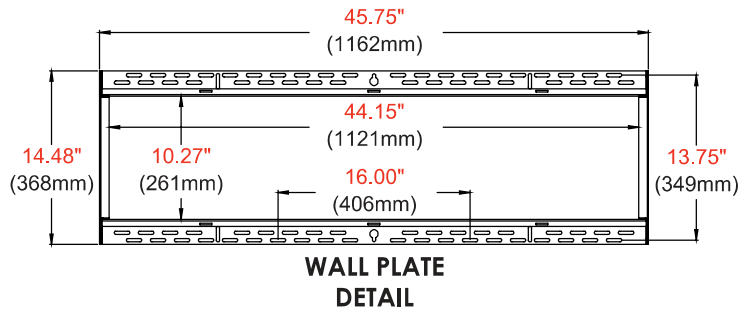

SF680P	SmartMount® Universal Flat Wall Mount for 60" to 98" Displays - Standard Models
SF680	SmartMount® Universal Flat Wall Mount for 60" to 98" Displays - Security Models

Product Specifications

	DIMENSIONS (W x H x D)	PRODUCT WEIGHT	LOAD CAPACITY	FINISH	AVAILABLE COLORS
SF680(P)	45.75" x 27.48" x 1.73" (1162 x 698 x 44mm)	17.30lb (7.8kg)	350lb (158kg)	Scratch Resistant Fused Epoxy	Semi-Gloss Black

Package Specifications

	PACKAGE SIZE (W x H x D)	PACKAGE SHIP WEIGHT	PACKAGE UPC CODE	PACKAGE CONTENTS	UNITS IN PACKAGE
SF680(P)	46.70" x 2.30" x 15.40" (1185 x 58 x 390mm)	20.30lb (9.21kg)	SF680: 735029242239 SF680P: 735029242246	Wall Mount, Wall and Display Installation Hardware, Installation Instructions	1

Accessories

- **ACC615:** 6-pack Metal Stud Fastener Kit
- **ACC309:** Video Conference Shelf
- **ACC-UCM:** Universal AV Component Mount
- **ACC-V1500X:** Adaptor for VESA® 1200mm or 1500mm Mounting Patterns
- **ESHV models:** AV Wall Shelves
- **IBA4-W:** Easy Mount Recessed Low Voltage Cable Plate

All dimensions = inch (mm)

Architect Specifications

The SmartMount® Universal Flat Wall Mount shall be a Peerless-AV model SF680(P) and shall be located where indicated on the plans. Assembly and installation shall be done according to instructions provided by the manufacturer.

Visit peerless-av.com to see the complete line of AV solutions from Peerless-AV, including outdoor displays, kiosks, display mounts, projector mounts, carts/stands, and a full assortment of accessories.

Peerless-AV
2300 White Oak Circle
Aurora, IL 60502
USA
(800) 865-2112
(630) 375-5100

Peerless-AV EMEA
Unit 2 Curo Park
Frogmore, St. Albans
Hertfordshire, AL2 2DD
United Kingdom
+44 (0) 1923 200 100

Peerless-AV B.V.
Papendorpseweg 75
3528 BJ Utrecht
The Netherlands
+31 (0) 70 770 8037

Peerless-AV Latin America
Av. de las Industrias 413
Parque Industrial Escobedo
General Escobedo, N.L.,
México, 66062
+52 (81) 8384-8300