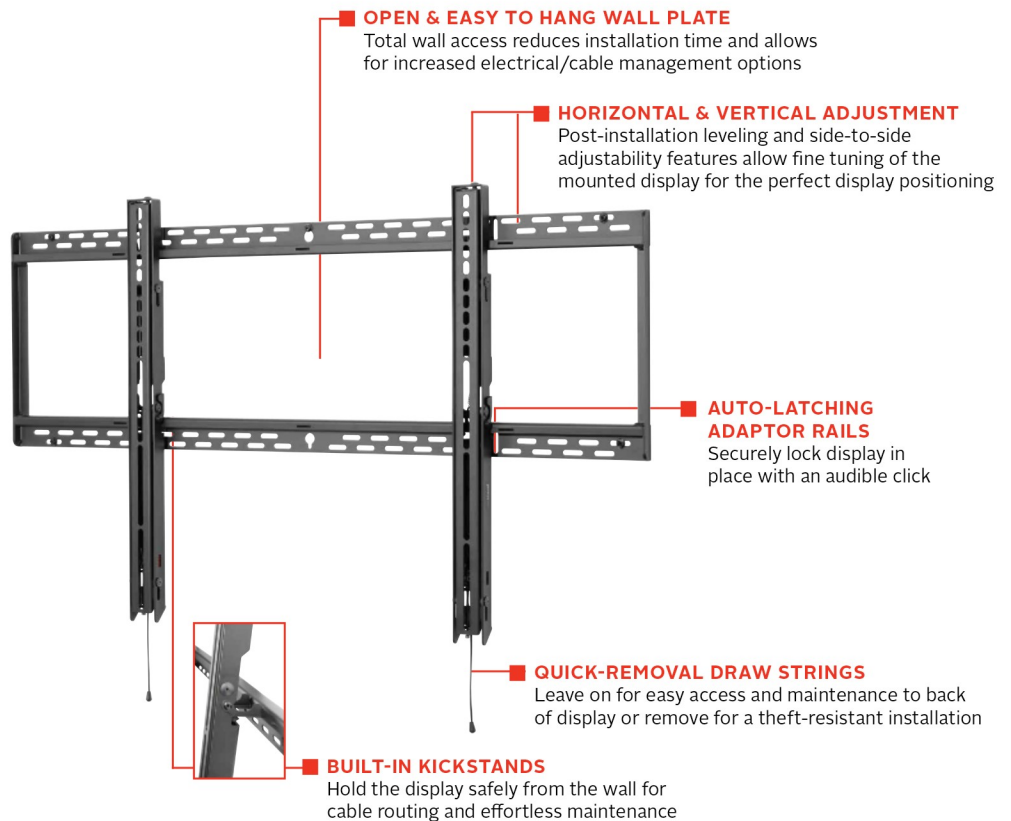

SF680(P)

Mounting Pattern
1100 x 650mm
(43.29" x 25.59")

Max Load
350lb
(158kg)

SMARTMOUNT.

Universal Flat Wall Mount

FOR 60" TO 98" DISPLAYS*

Peerless-AV's SmartMount® Universal Flat Wall Mount delivers an ultra-slim profile designed to hold large displays up to 350lb. Installation and maintenance are made easy with the SF680's robust feature set. Auto-latching adaptor rails automatically secure the display without the use of a tool. The mount's built-in kickstand holds the display safely from the wall during cable routing, while the open wall plate allows for increased electrical and cable management options. Horizontal and vertical display adjustment allow for quick fine-tuning of the mounted display.

- Universal mount fits displays with mounting patterns up to 1100 x 650mm (43.29" W x 25.59" H)
- Low-profile design holds display only 1.73" (44mm) from the wall
- Easy hang wall plate allows a bolt to be pre-installed to ease wall plate installation
- Lateral display adjustment up to 19.25" (489mm)
- 1" of post-installation vertical adjustment provides flexibility in the installation
- Includes fastener pack with all necessary mounting and display attachment hardware (including M10)
- For mounts requiring theft resistant hardware, installed with security tool (included), please purchase SF680
- For mounts requiring standard hardware, installed with a Philips screwdriver, please purchase SF680P

SF680P	SmartMount® Universal Flat Wall Mount for 60" to 98" Displays - Standard Models
SF680	SmartMount® Universal Flat Wall Mount for 60" to 98" Displays - Security Models

Product Specifications

	DIMENSIONS (W x H x D)	PRODUCT WEIGHT	LOAD CAPACITY	FINISH	AVAILABLE COLORS
SF680(P)	45.75" x 27.48" x 1.73" (1162 x 698 x 44mm)	17.30lb (7.8kg)	350lb (158kg)	Scratch Resistant Fused Epoxy	Semi-Gloss Black