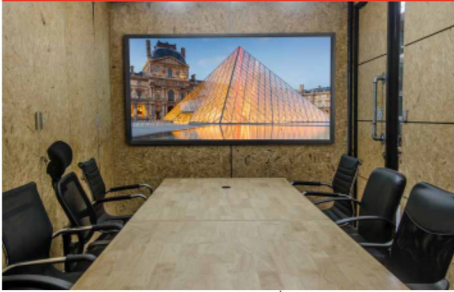

SF680(P)

Mounting Pattern
1100 x 650mm
(43.29" x 25.59")

Max Load
350lb
(158kg)

SMARTMOUNT.

Universal Flat Wall Mount

FOR 60" TO 98" DISPLAYS*

Peerless-AV's SmartMount® Universal Flat Wall Mount delivers an ultra-slim profile designed to hold large displays up to 350lb. Installation and maintenance are made easy with the SF680's robust feature set. Auto-latching adaptor rails automatically secure the display without the use of a tool. The mount's built-in kickstand holds the display safely from the wall during cable routing, while the open wall plate allows for increased electrical and cable management options. Horizontal and vertical display adjustment allow for quick fine-tuning of the mounted display.

- Universal mount fits displays with mounting patterns up to 1100 x 650mm (43.29" W x 25.59" H)
- Low-profile design holds display only 1.73" (44mm) from the wall
- Easy hang wall plate allows a bolt to be pre-installed to ease wall plate installation
- Lateral display adjustment up to 19.25" (489mm)
- 1" of post-installation vertical adjustment provides flexibility in the installation
- Includes fastener pack with all necessary mounting and display attachment hardware (including M10)
- For mounts requiring theft resistant hardware, installed with security tool (included), please purchase SF680
- For mounts requiring standard hardware, installed with a Philips screwdriver, please purchase SF680P